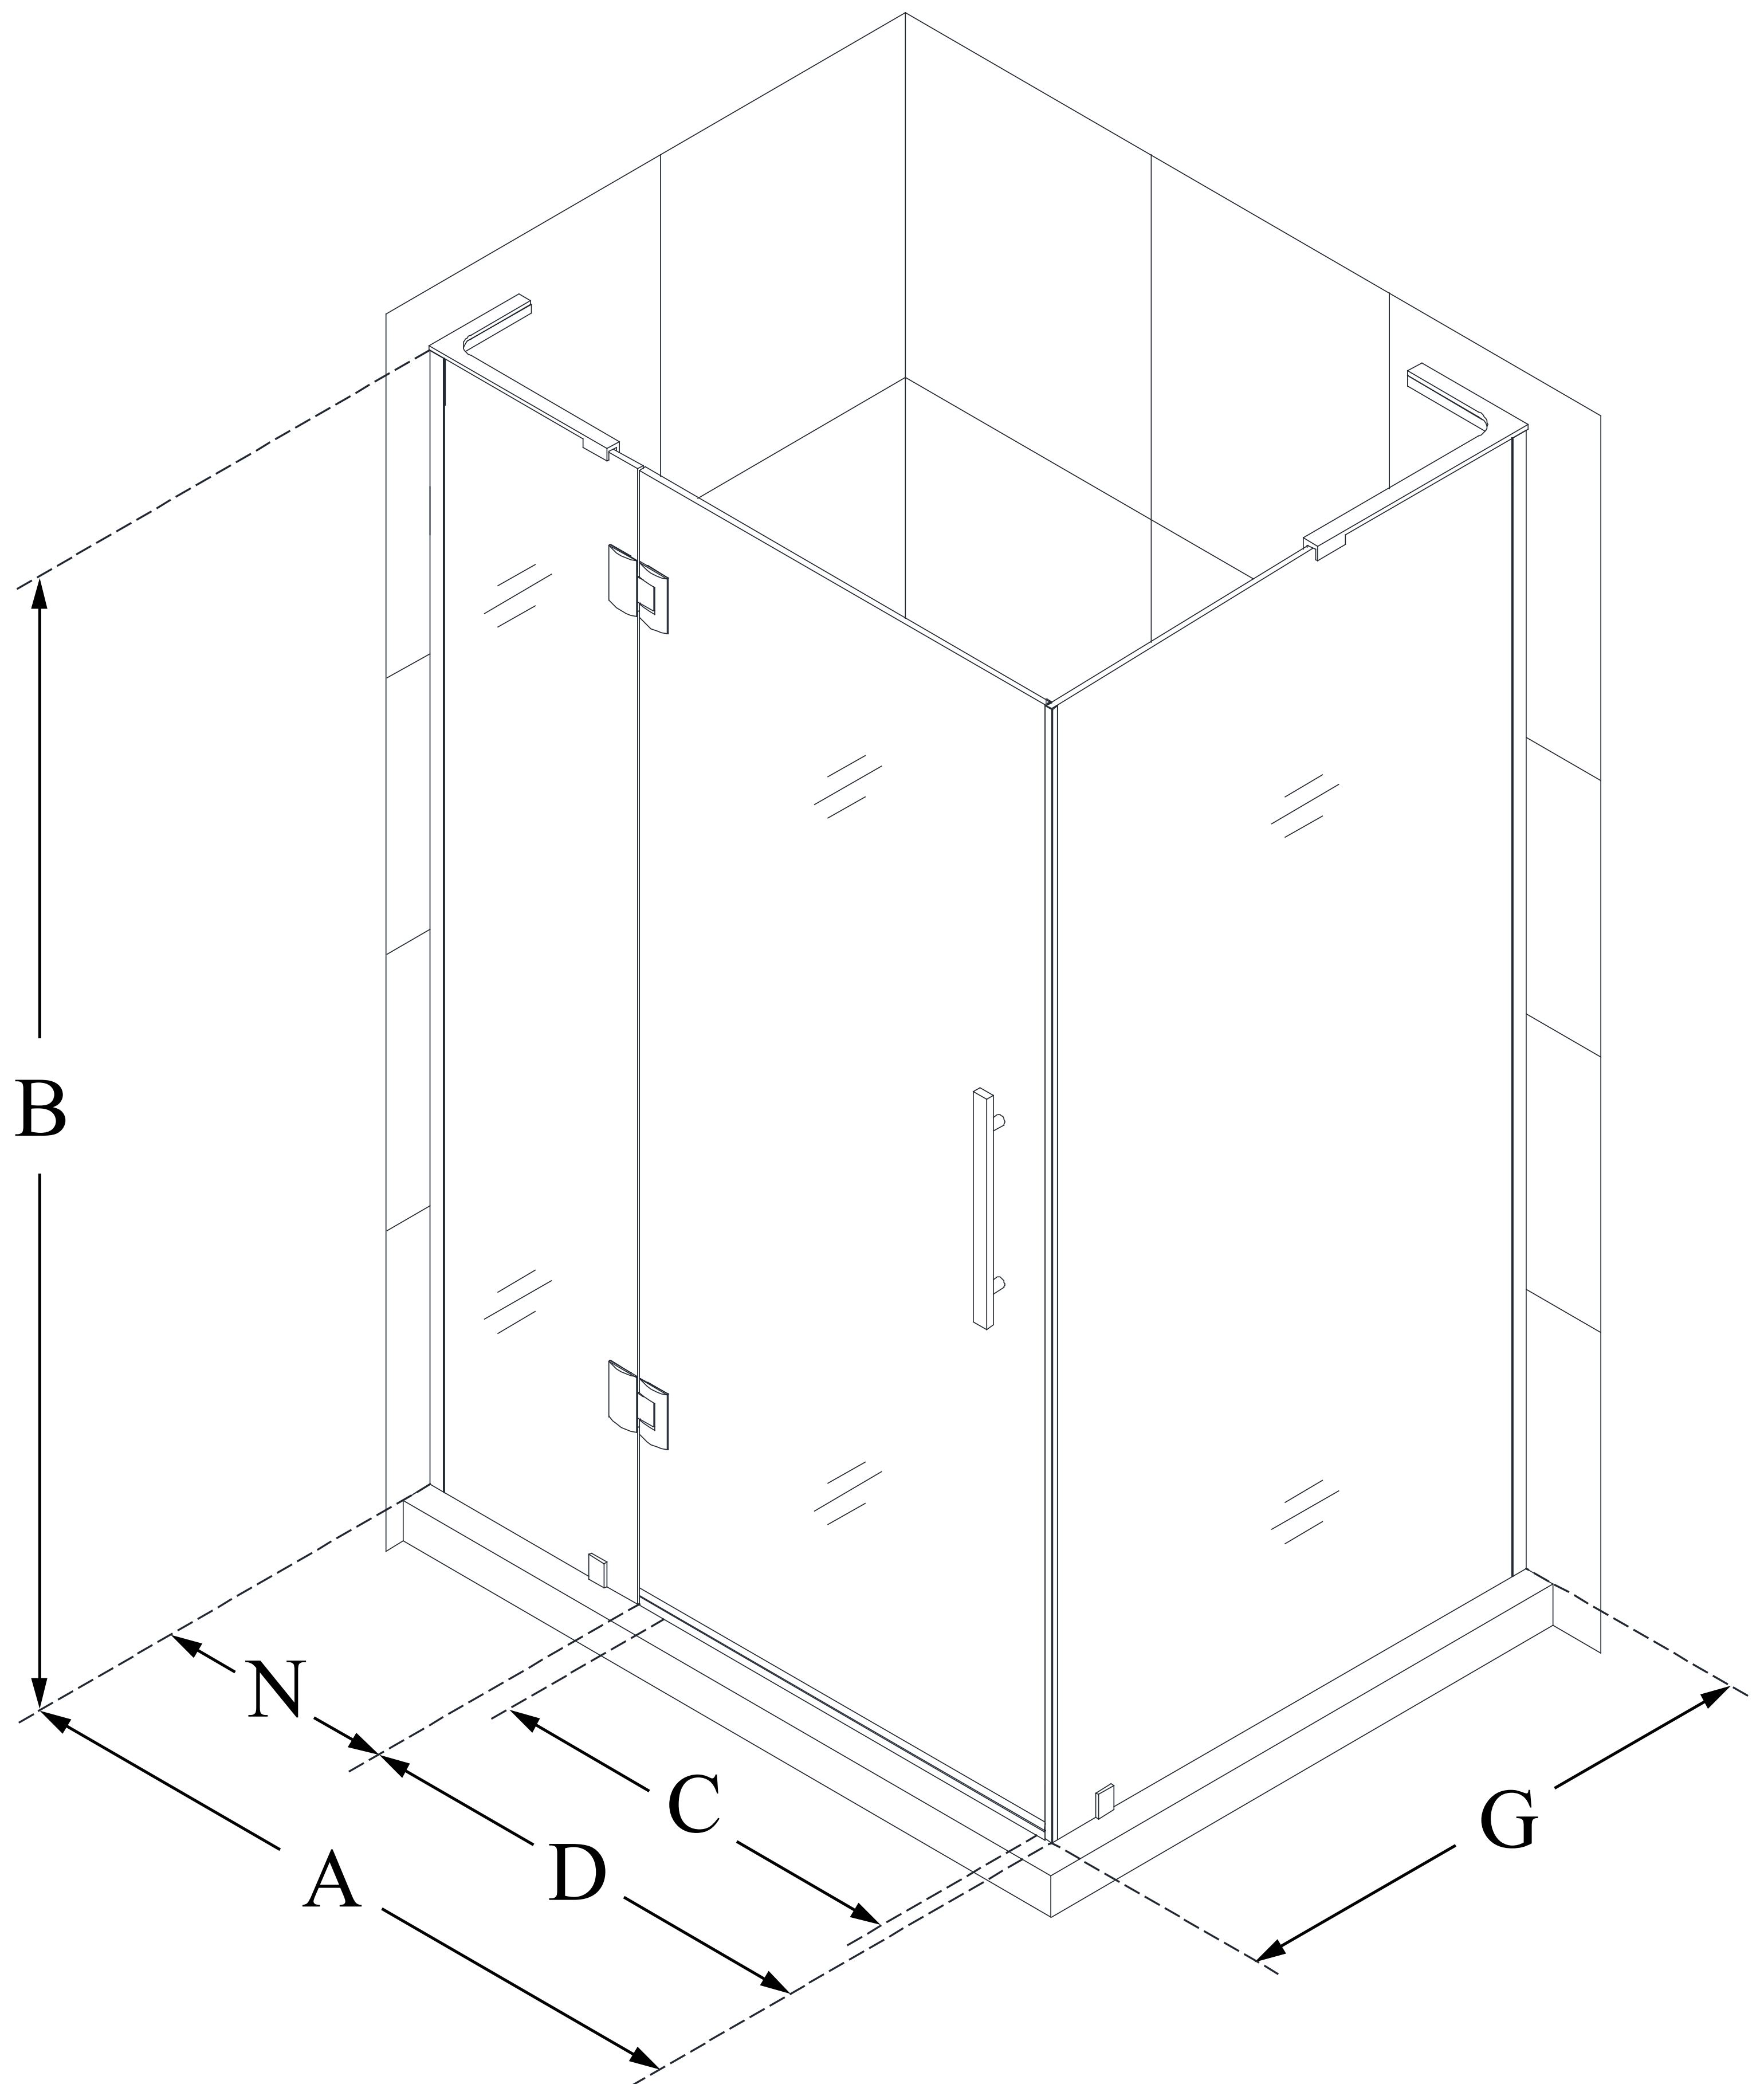

SHEN-1434460

QUATRA PLUS

DreamLine Quatra Plus 34 in. D
x 46 in. W x 72 in. H Frameless
Hinged Shower Enclosure

SWING DOOR

CONFIGURATION DIMENSIONS:

A: 46 3/8 in.

MODEL WIDTH

B: 72 in.

MODEL HEIGHT

C: 22 5/8 in.

ACCESS WIDTH

D: 23 5/8 in.

DOOR WIDTH

G: 34 1/4 in.

RETURN PANEL WIDTH

N: 22 3/4 in.

HINGE PANEL WIDTH

DreamLine reserves the right to update or modify the hardware or materials pictured without prior notice for the purpose of product improvement and customer satisfaction.