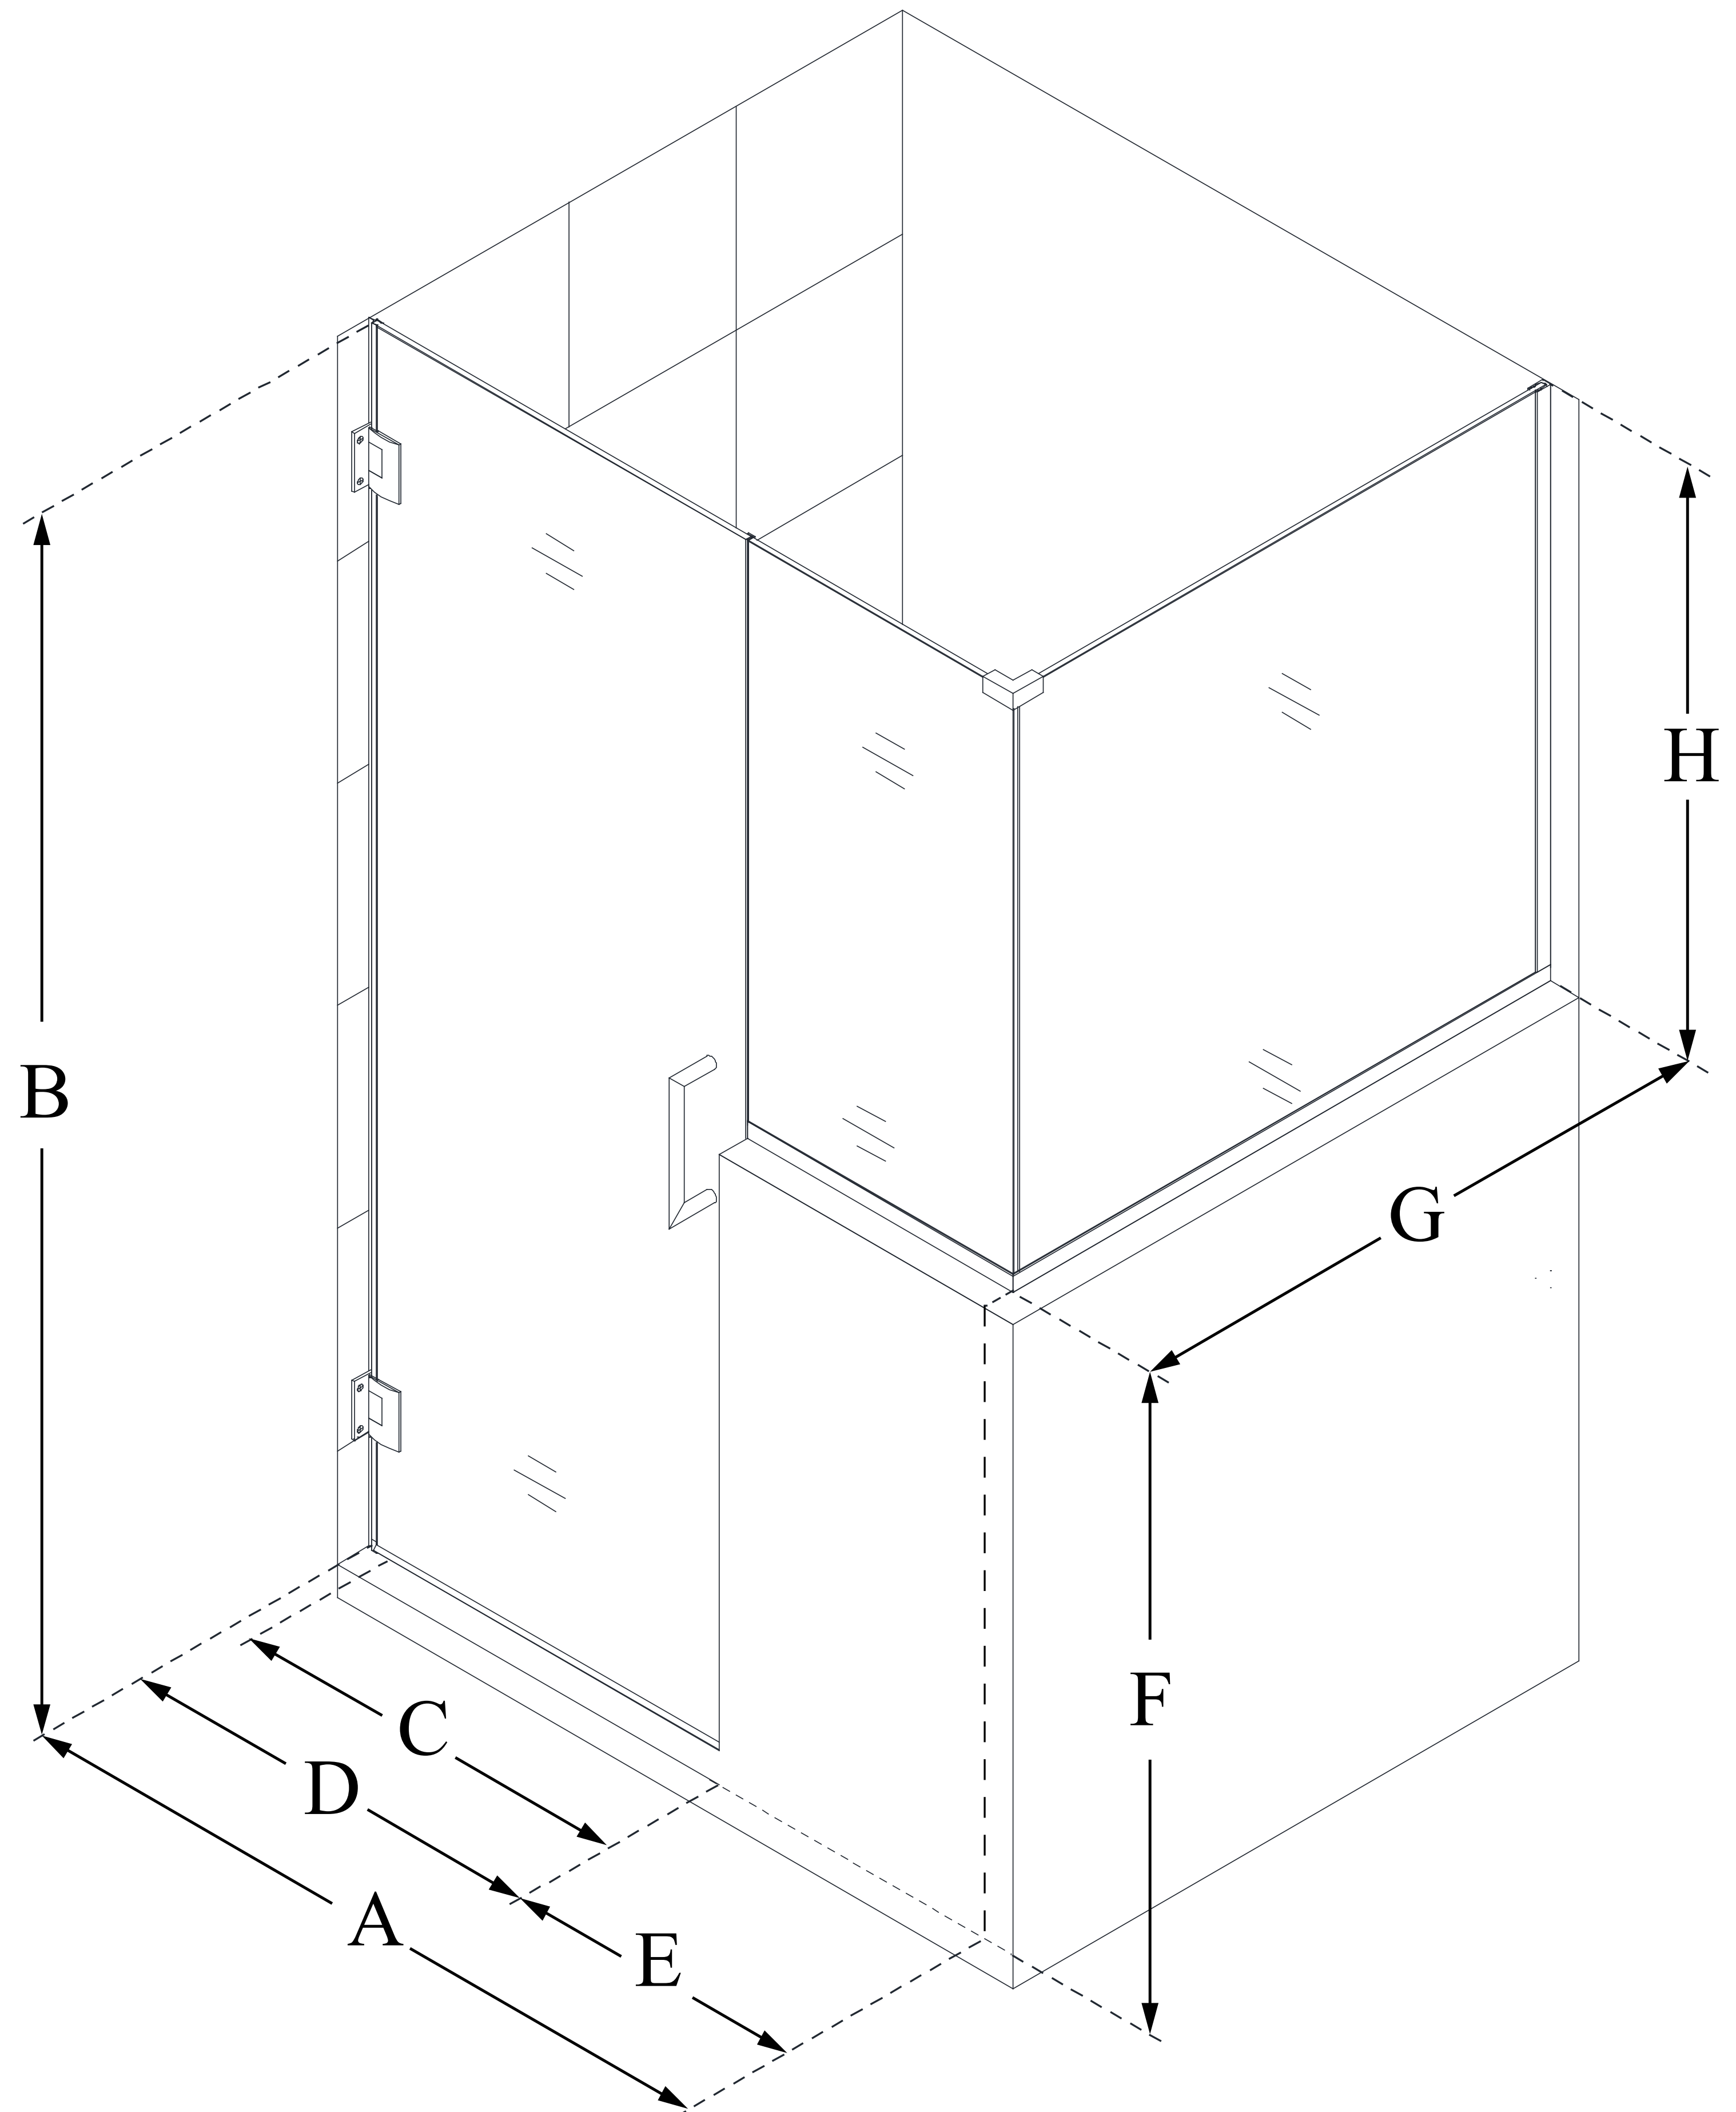

SHEN-2423243436

UNIDOOR PLUS

DreamLine Unidoor Plus 47 in. W
x 36 3/8 in. D x 72 in. H Frameless
Hinged Shower Enclosure, Clear
Glass

SWING DOOR

CONFIGURATION DIMENSIONS:

A: 47 in.

MODEL WIDTH

B: 72 in.

MODEL HEIGHT

C: 22 in.

ACCESS WIDTH

D: 23 in.

DOOR WIDTH

E: 24 in.

INLINE BUTTRESS PANEL WIDTH

F: 38 in.

BUTTRESS WALL HEIGHT

G: 36 3/8 in.

RETURN BUTTRESS PANEL WIDTH

H: 34 in.

BUTTRESS GLASS HEIGHT

DreamLine reserves the right to update or modify the hardware or materials pictured without prior notice for the purpose of product improvement and customer satisfaction.