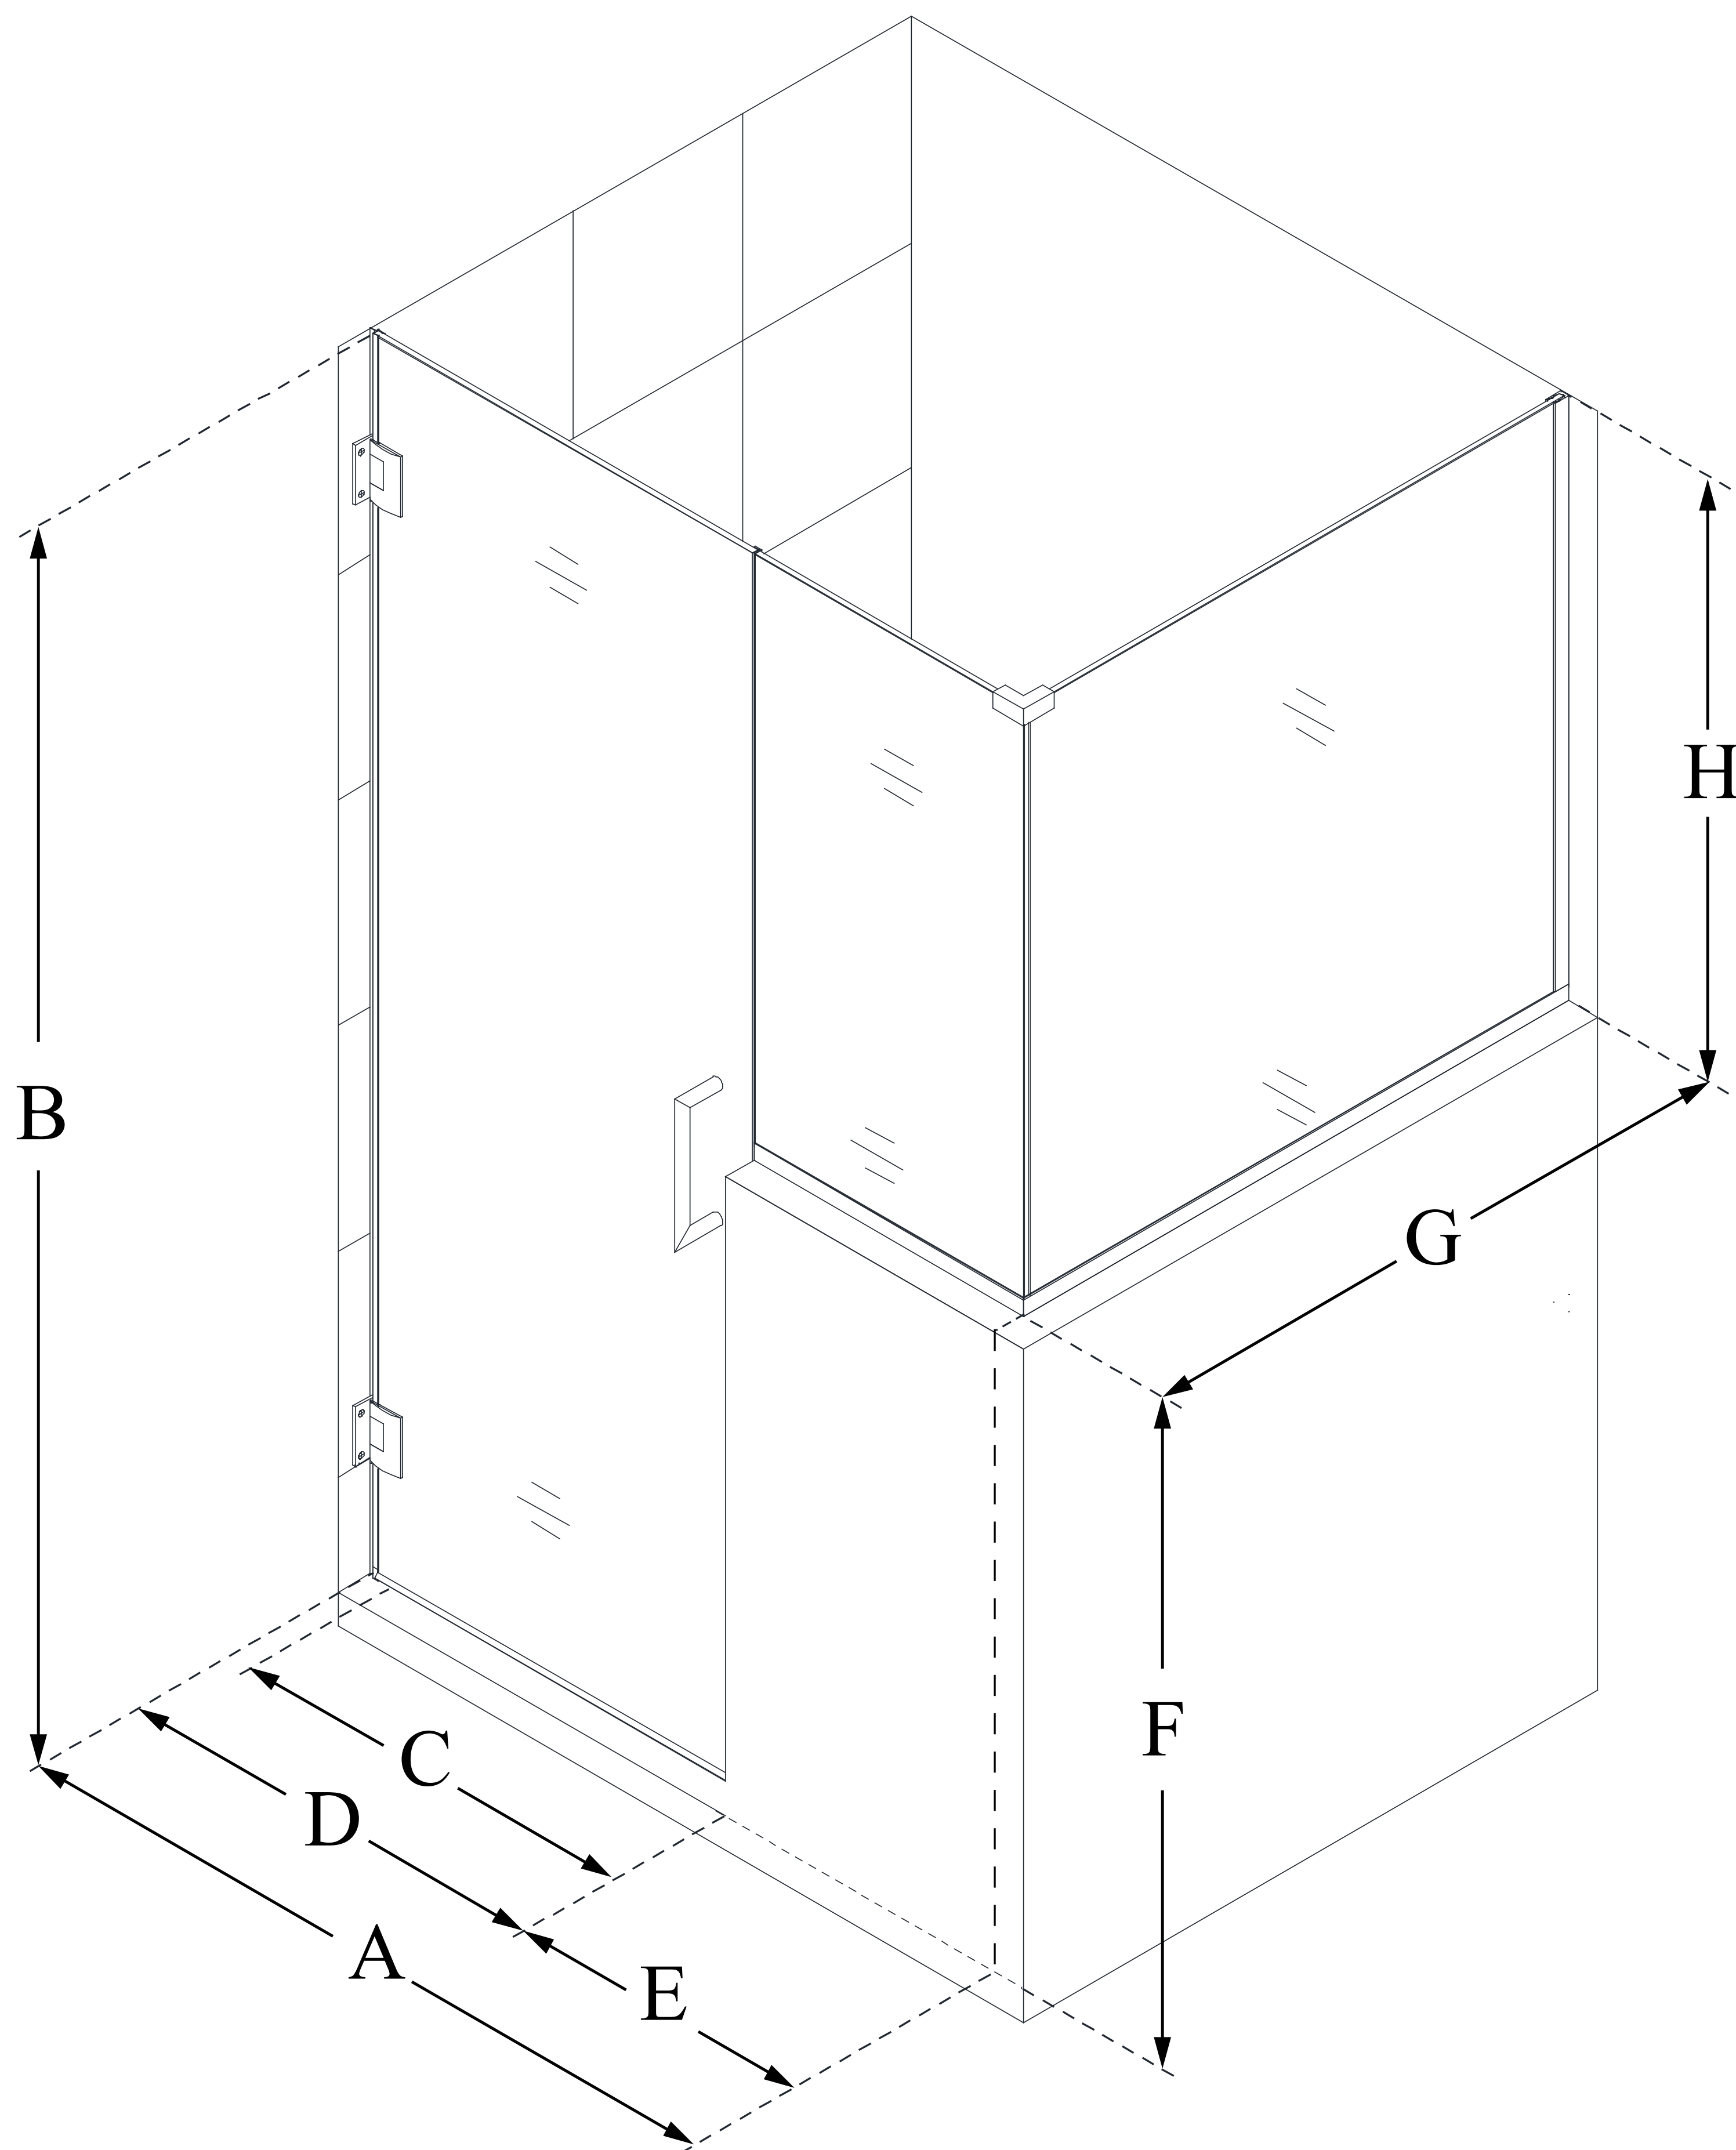

SHEN-2424243430

UNIDOOR PLUS

DreamLine Unidoor Plus 48 in. W
x 30 3/8 in. D x 72 in. H Frameless
Hinged Shower Enclosure, Clear
Glass

SWING DOOR

CONFIGURATION DIMENSIONS:

A: 48 in.

MODEL WIDTH

B: 72 in.

MODEL HEIGHT

C: 23 in.

ACCESS WIDTH

D: 24 in.

DOOR WIDTH

E: 24 in.

INLINE BUTTRESS PANEL WIDTH

F: 38 in.

BUTTRESS WALL HEIGHT

G: 30 3/8 in.

RETURN BUTTRESS PANEL WIDTH

H: 34 in.

BUTTRESS GLASS HEIGHT

DreamLine reserves the right to update or modify the hardware or materials pictured without prior notice for the purpose of product improvement and customer satisfaction.