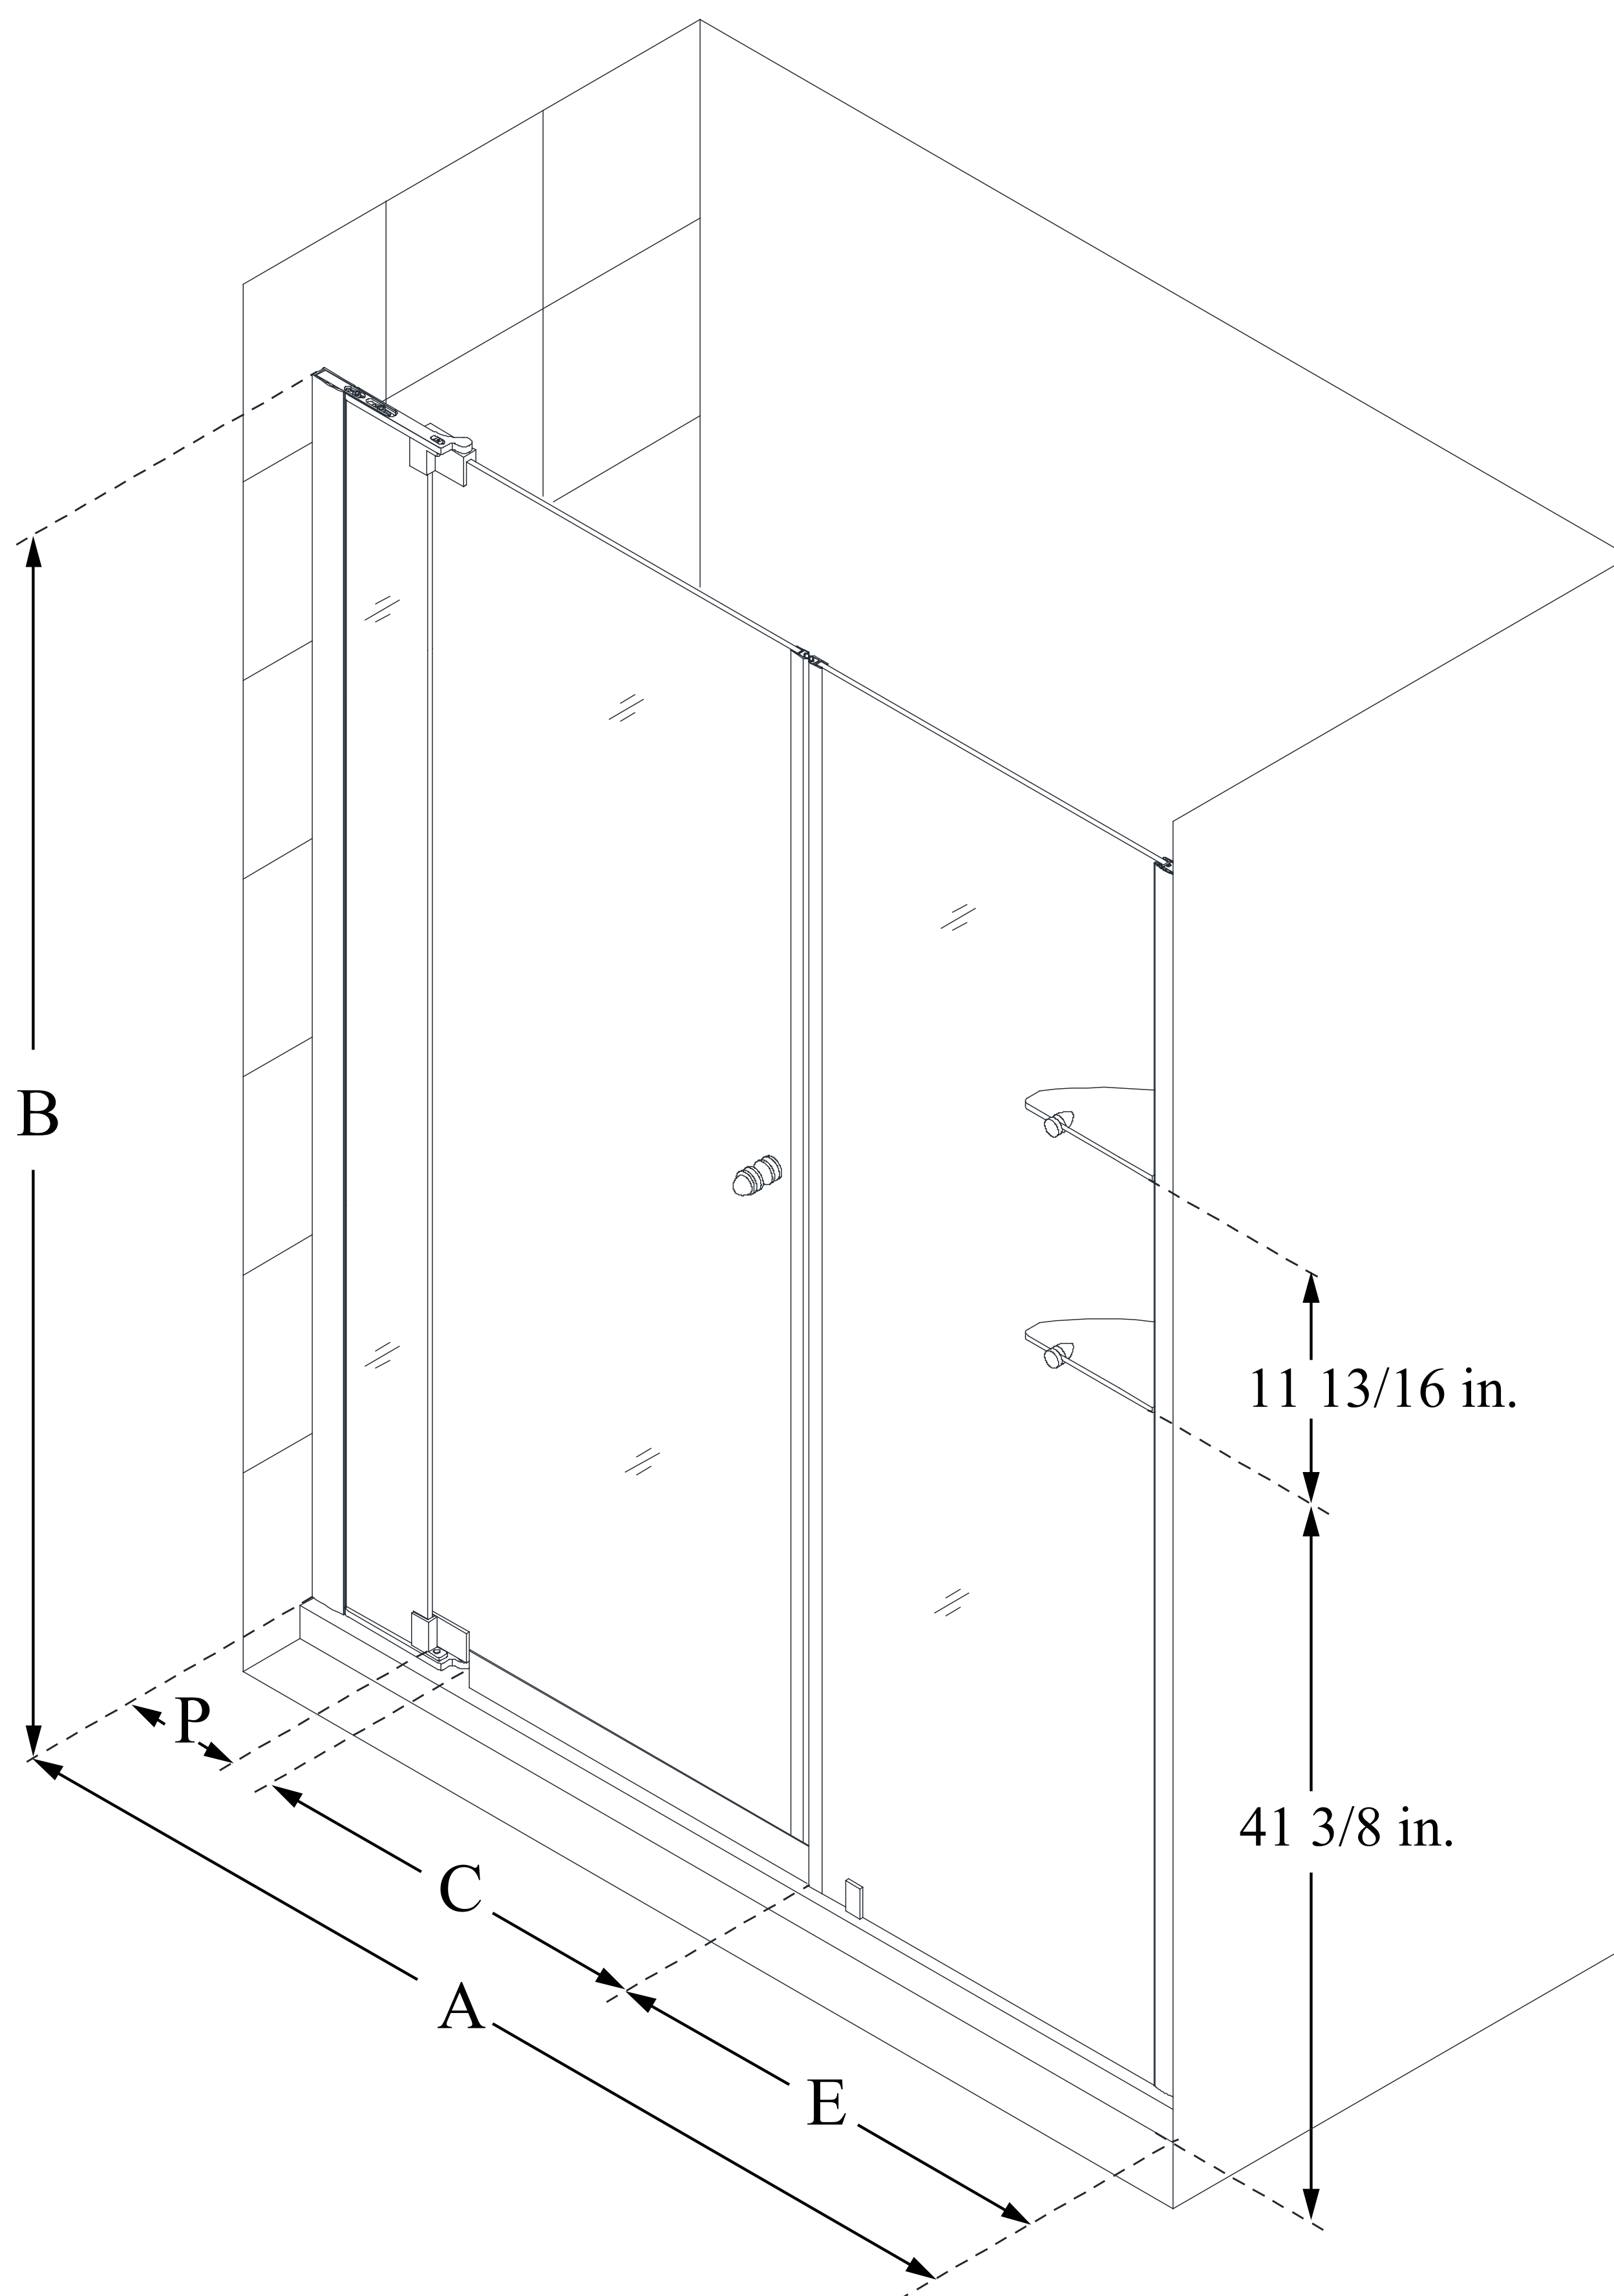

SHDR-4264728

ALLURE

DreamLine Allure 64-65 in. W x 73 in. H Frameless Pivot Shower Door

PIVOT DOOR

CONFIGURATION DIMENSIONS:

A: 64 - 65 in.

MODEL WIDTH

B: 73 in.

MODEL HEIGHT

C: 24 3/4 - 30 3/4 in.

ACCESS WIDTH

D: 32 1/4 in.

DOOR WIDTH

E: 24 in.

INLINE PANEL WIDTH

P: 7 5/8 in.

PIVOT PANEL WIDTH

DreamLine reserves the right to update or modify the hardware or materials pictured without prior notice for the purpose of product improvement and customer satisfaction.