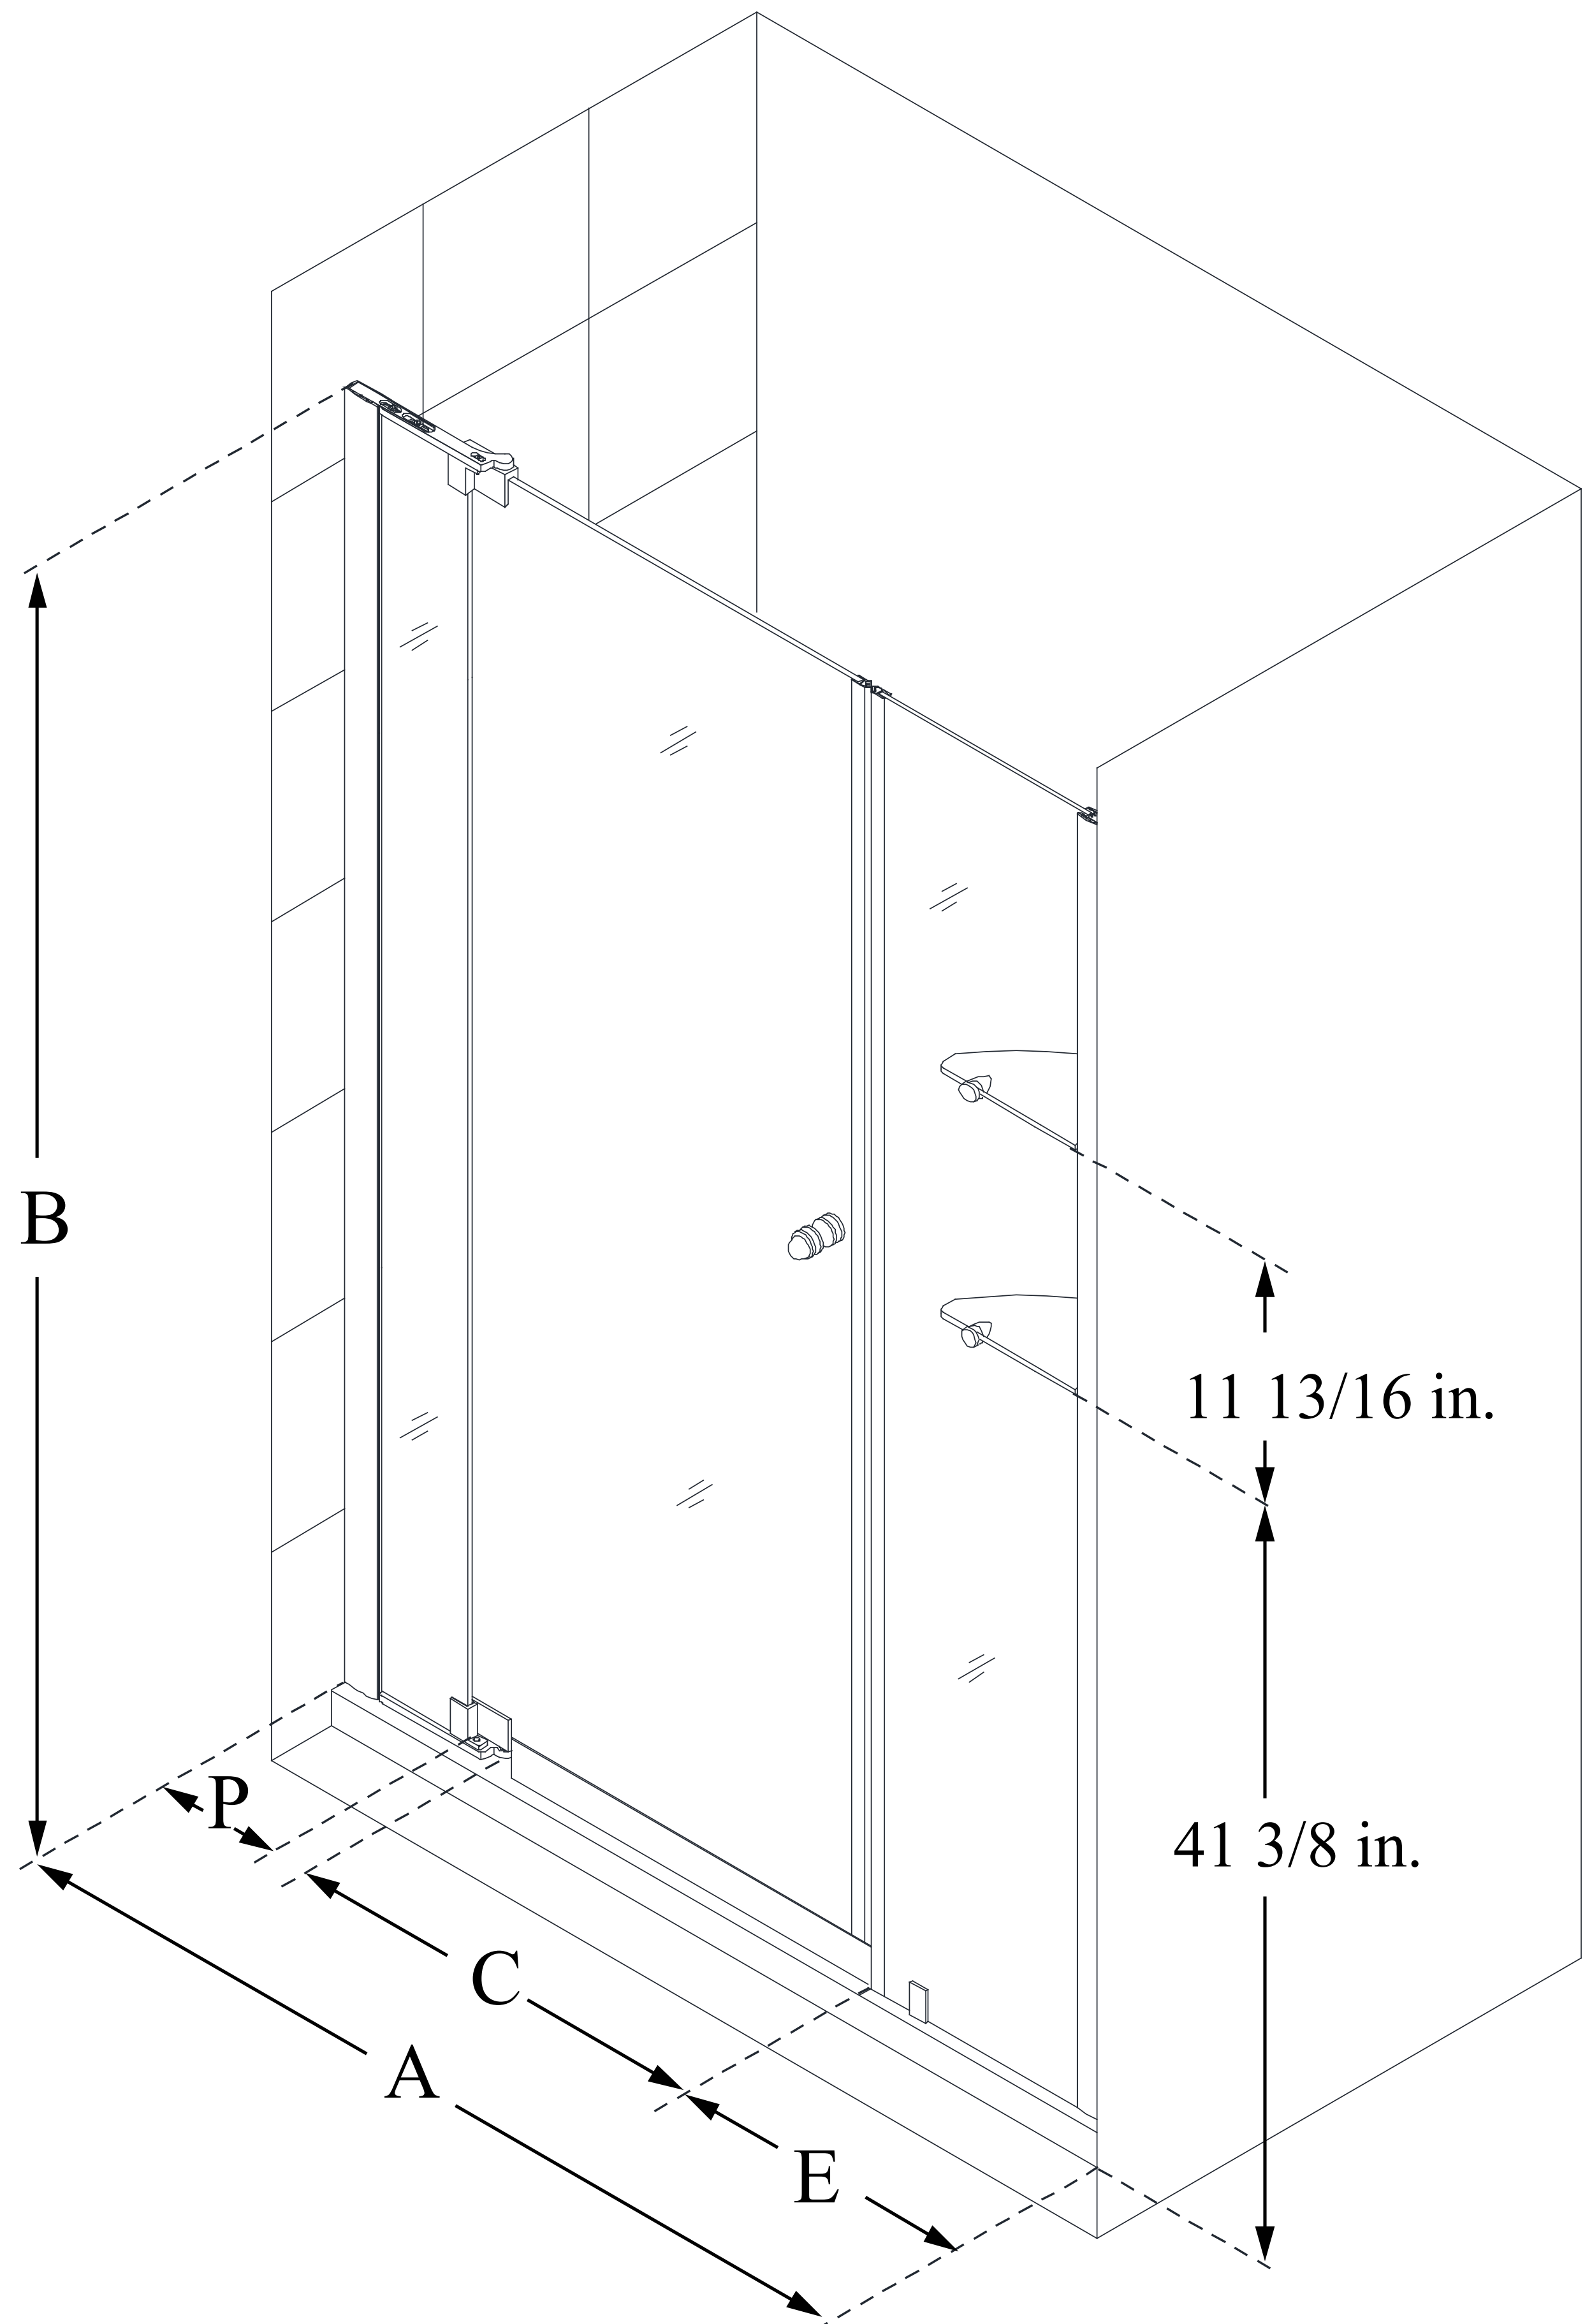

SHDR-4250728

ALLURE

DreamLine Allure 50-51 in. W x 73 in. H Frameless Pivot Shower Door

PIVOT DOOR

CONFIGURATION DIMENSIONS:

A: 50 - 51 in.

MODEL WIDTH

B: 73 in.

MODEL HEIGHT

C: 24 3/4 - 30 3/4 in.

ACCESS WIDTH

D: 32 1/4 in.

DOOR WIDTH

E: 12 in.

INLINE PANEL WIDTH

P: 7 5/8 in.

PIVOT PANEL WIDTH

DreamLine reserves the right to update or modify the hardware or materials pictured without prior notice for the purpose of product improvement and customer satisfaction.