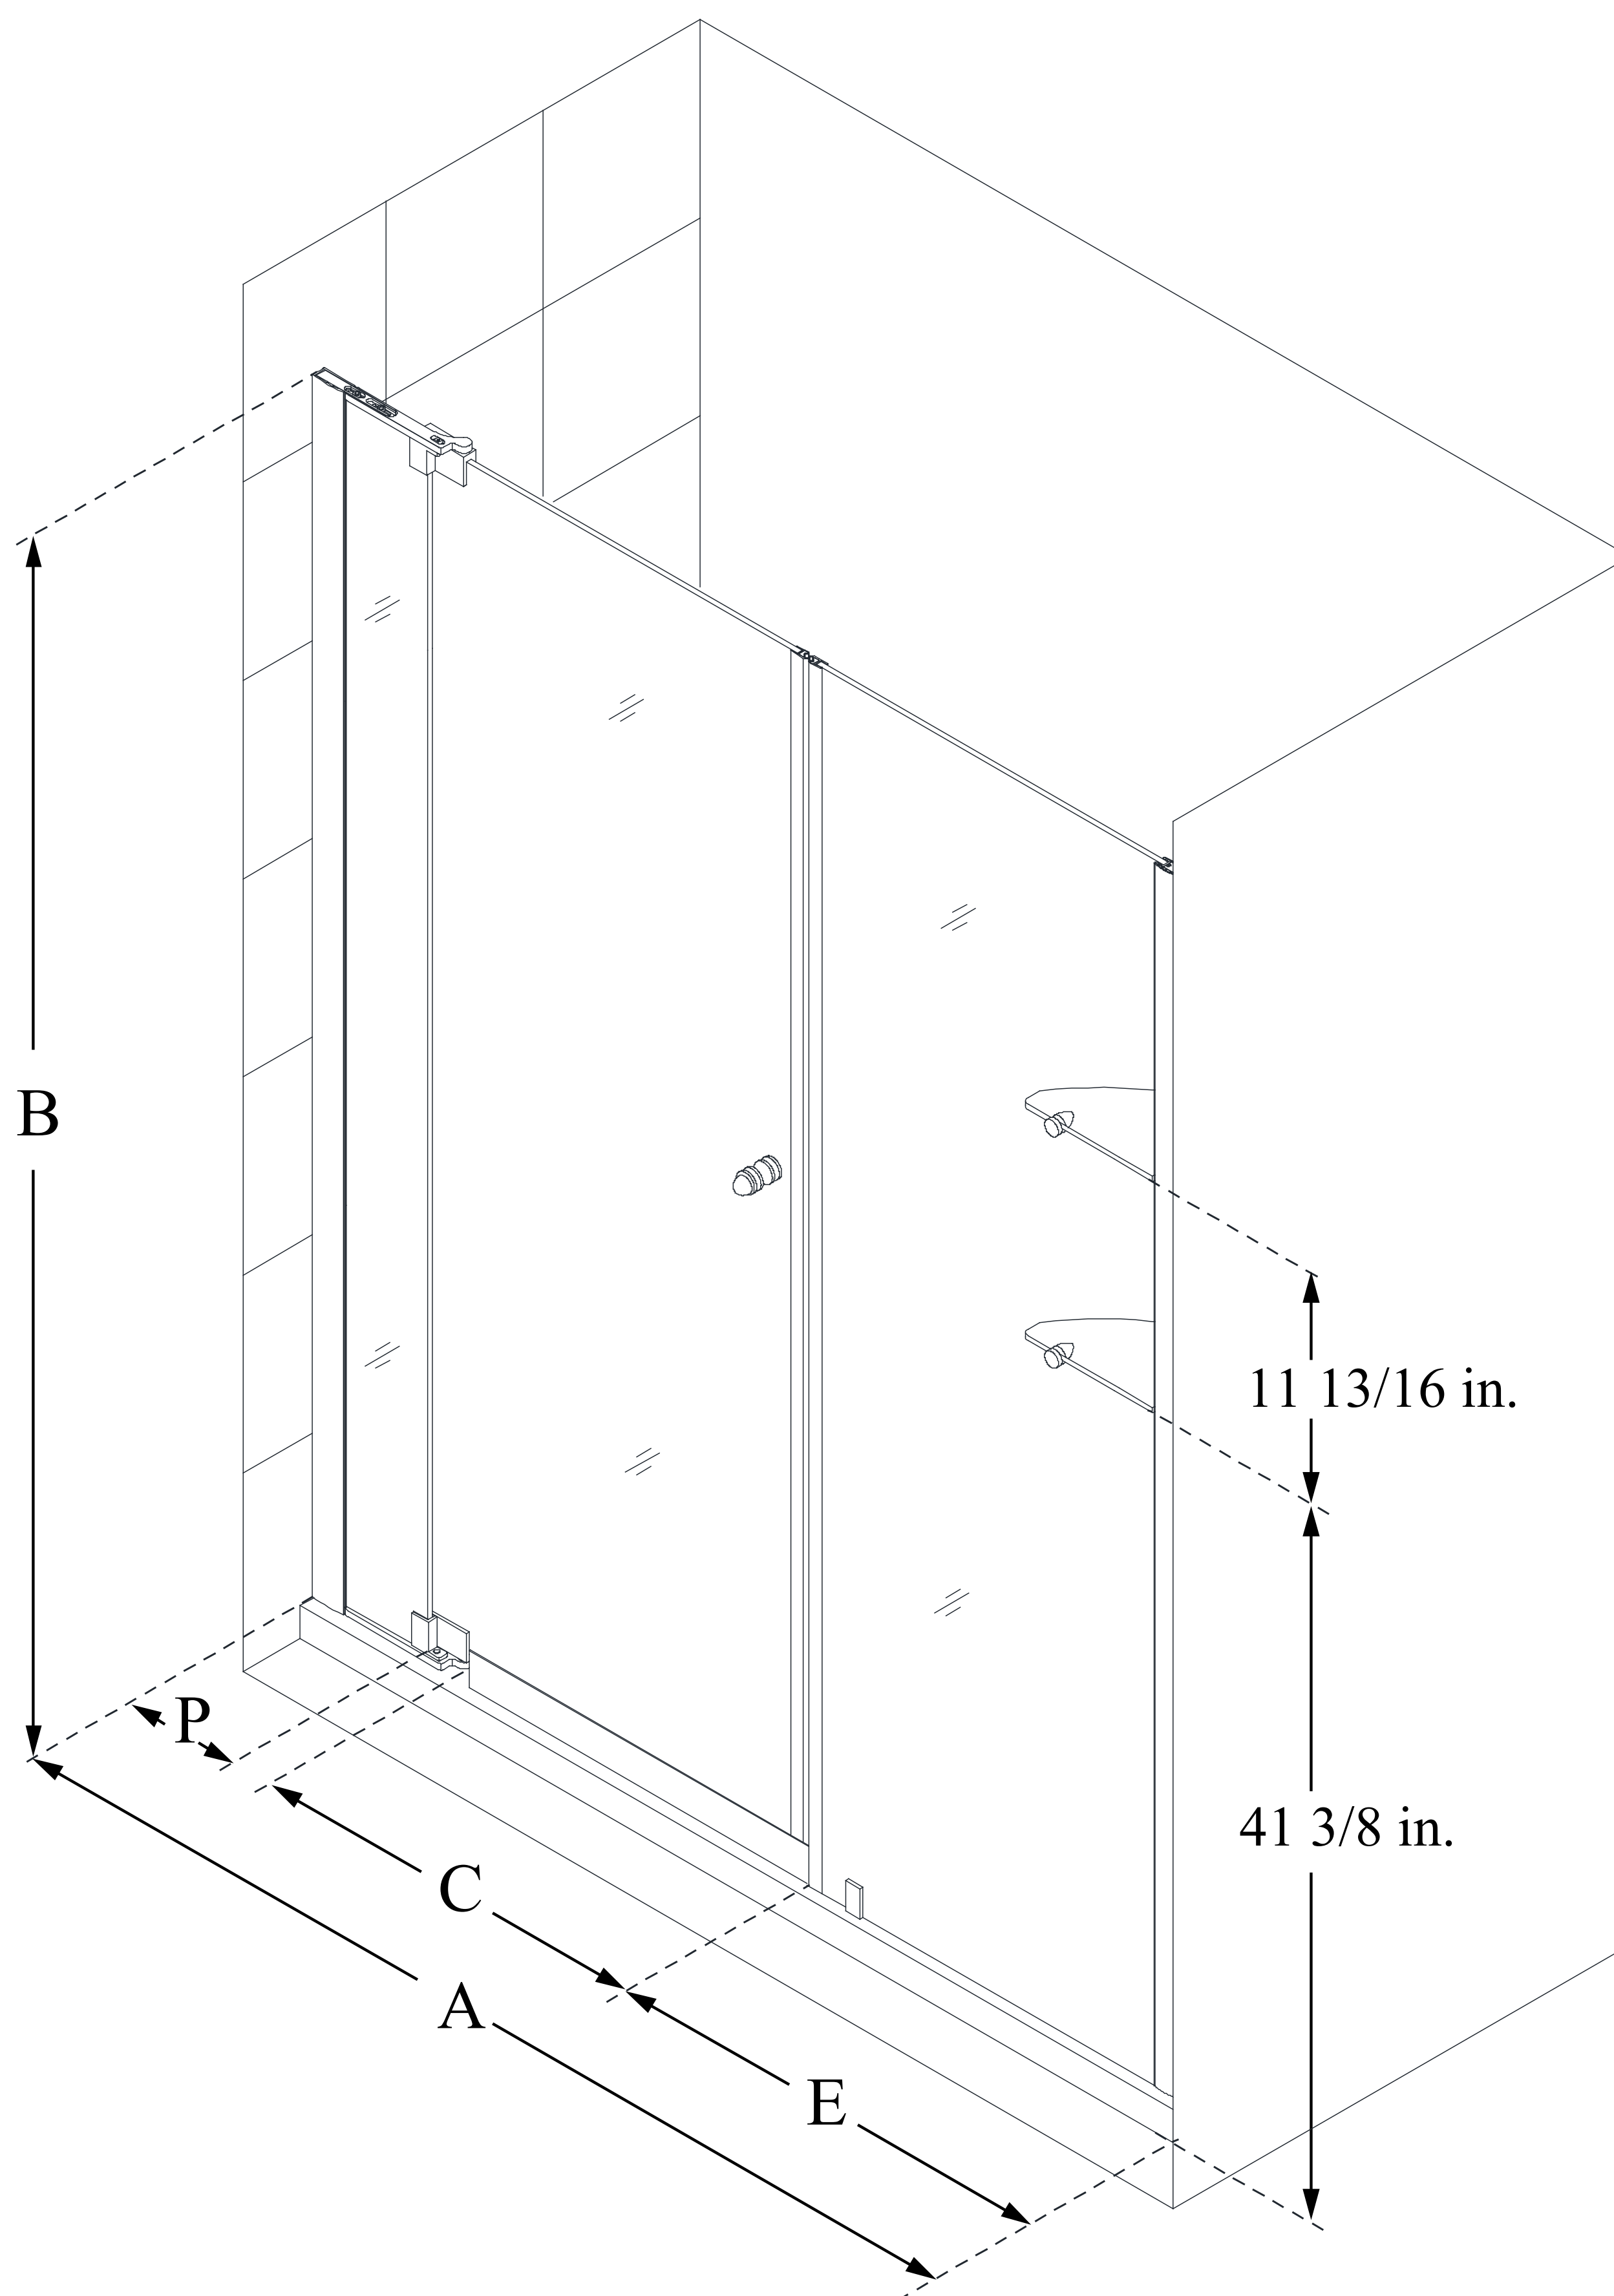

SHDR-4265728

ALLURE

DreamLine Allure 65-66 in. W x 73 in. H Frameless Pivot Shower Door

PIVOT DOOR

CONFIGURATION DIMENSIONS:

A: 65 - 66 in.

MODEL WIDTH

B: 73 in.

MODEL HEIGHT

C: 24 3/4 - 30 3/4 in.

ACCESS WIDTH

D: 32 1/4 in.

DOOR WIDTH

E: 24 in.

INLINE PANEL WIDTH

P: 7 5/8 in.

PIVOT PANEL WIDTH

DreamLine reserves the right to update or modify the hardware or materials pictured without prior notice for the purpose of product improvement and customer satisfaction.