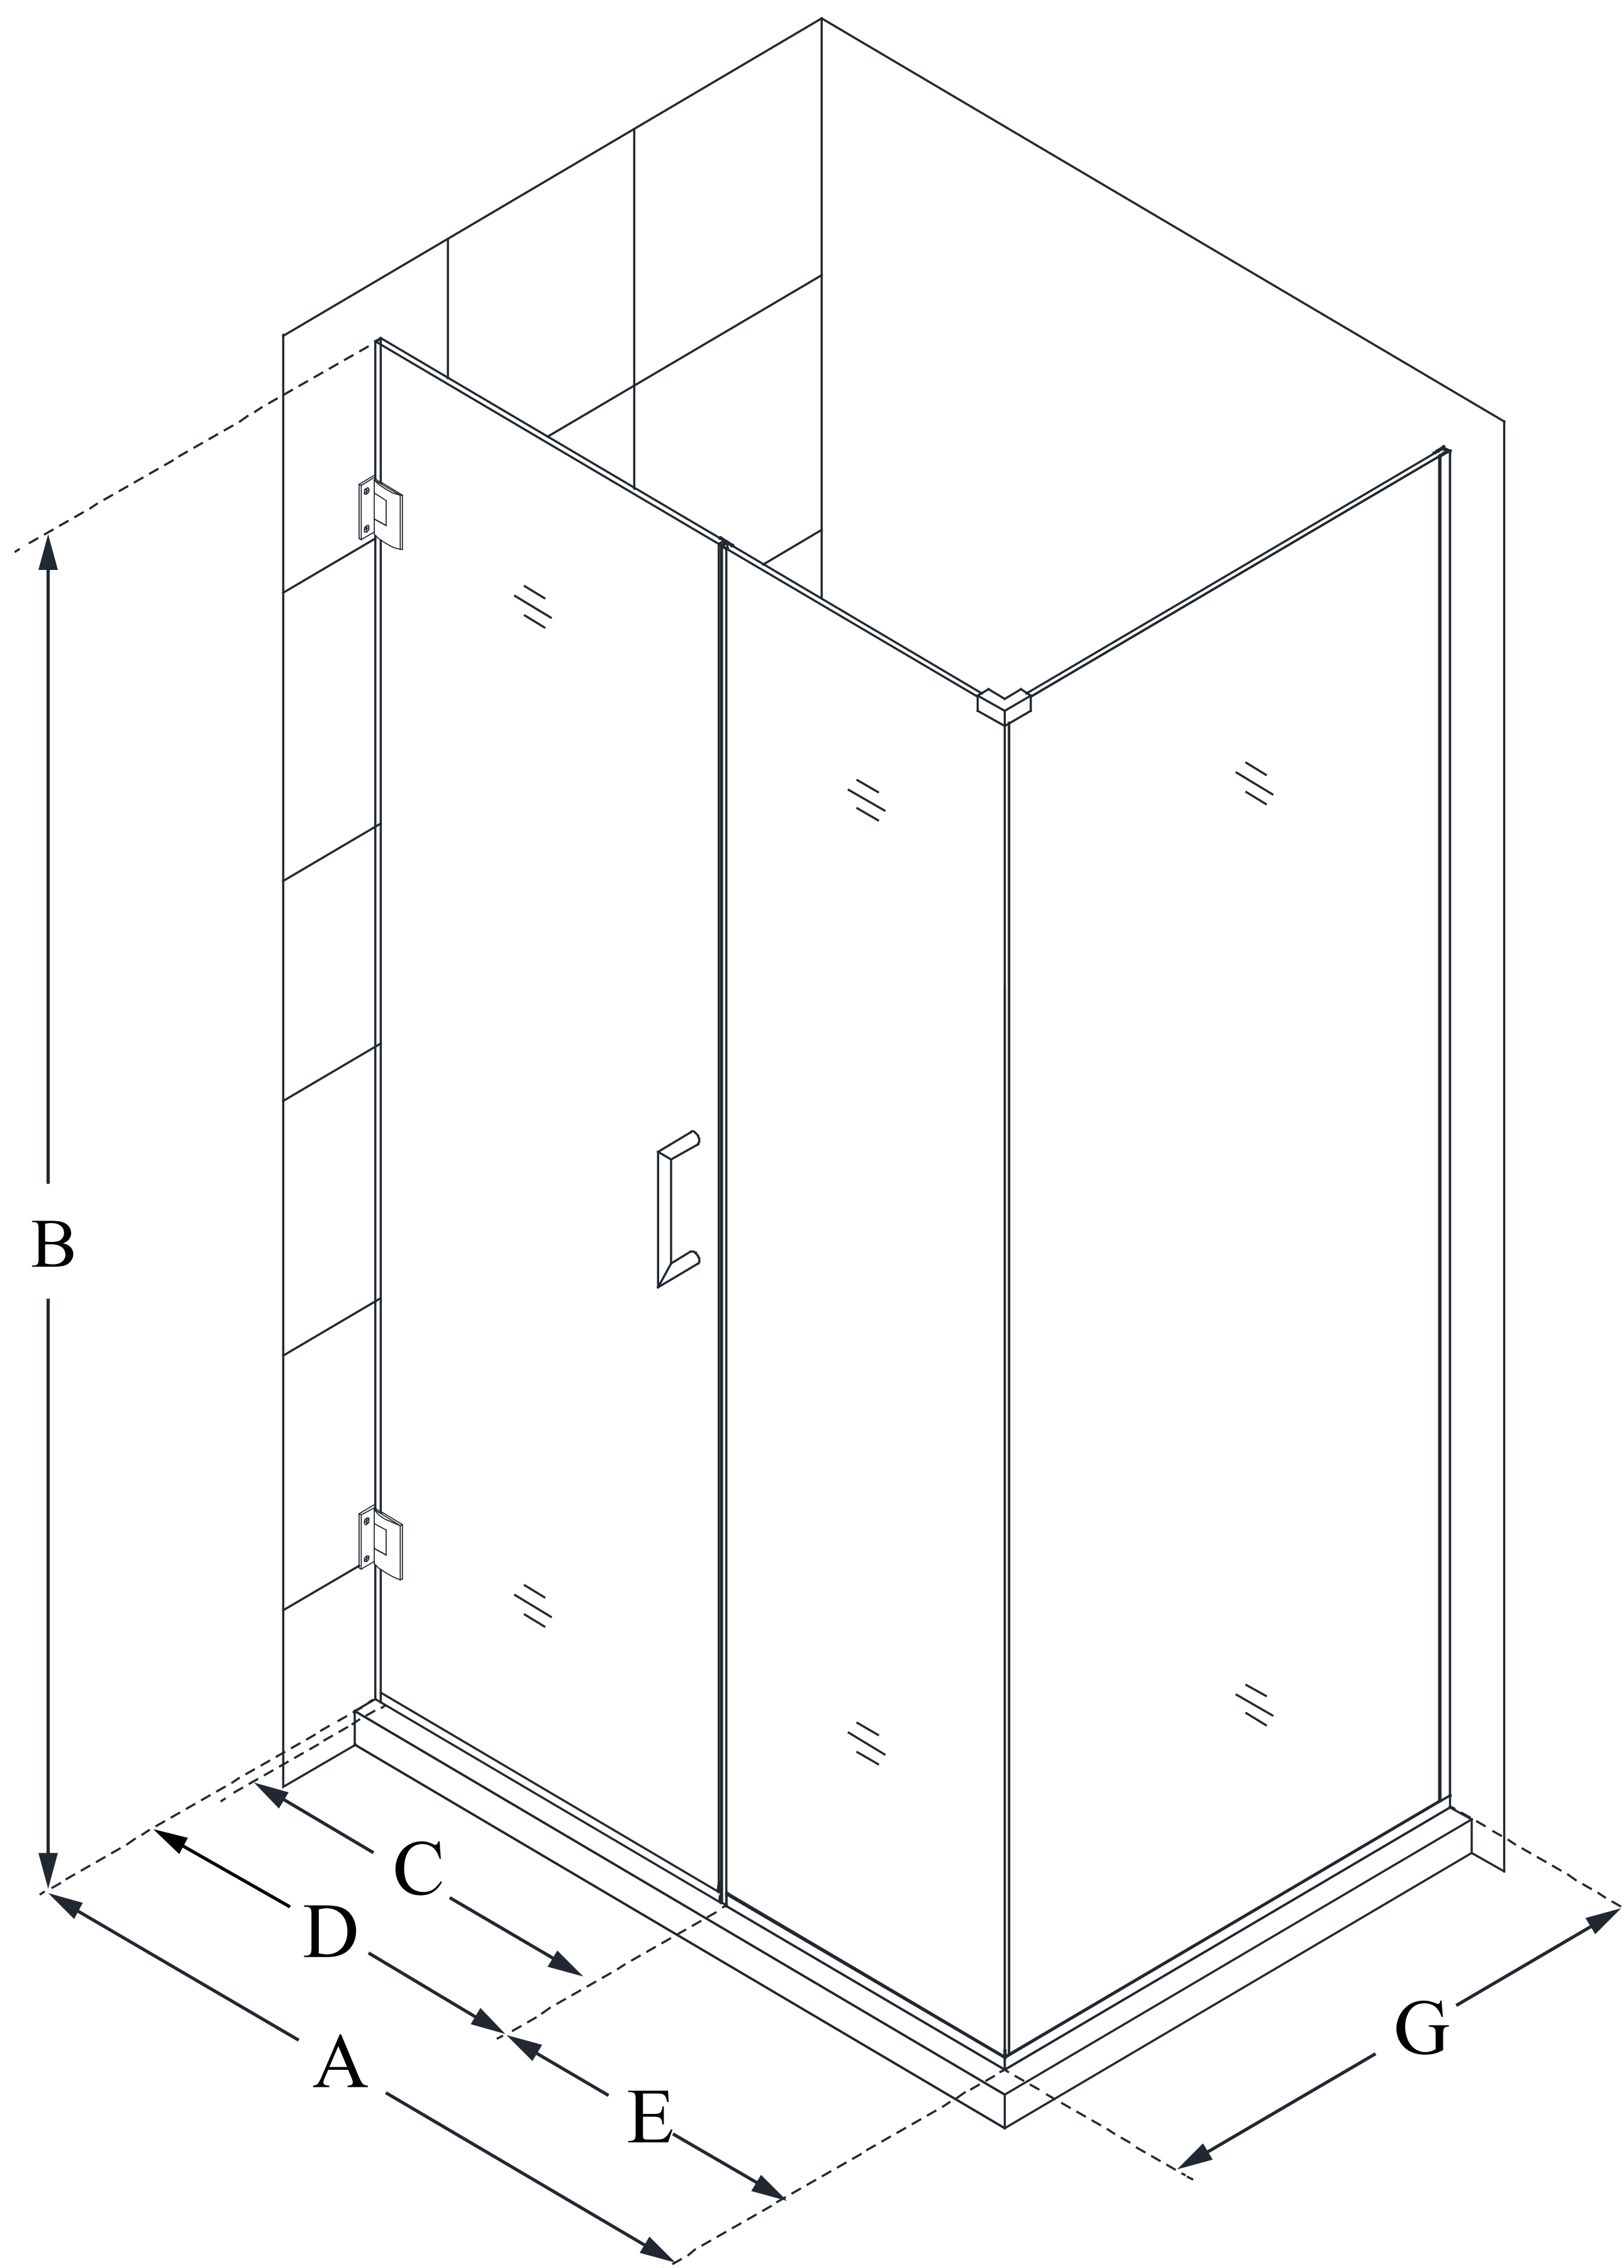

# UNIDOOR PLUS

DreamLine Unidoor Plus 56 in. W  
x 34 3/8 in. D x 72 in. H Frameless  
Hinged Shower Enclosure, Clear  
Glass

**SWING DOOR**

## CONFIGURATION DIMENSIONS:

**A: 56 in.**

MODEL WIDTH

**B: 72 in.**

MODEL HEIGHT

**C: 25 in.**

ACCESS WIDTH

**D: 26 in.**

DOOR WIDTH

**E: 30 in.**

INLINE PANEL WIDTH

**G: 34 3/8 in.**

RETURN PANEL WIDTH

DreamLine reserves the right to update or modify the hardware or materials pictured without prior notice for the purpose of product improvement and customer satisfaction.