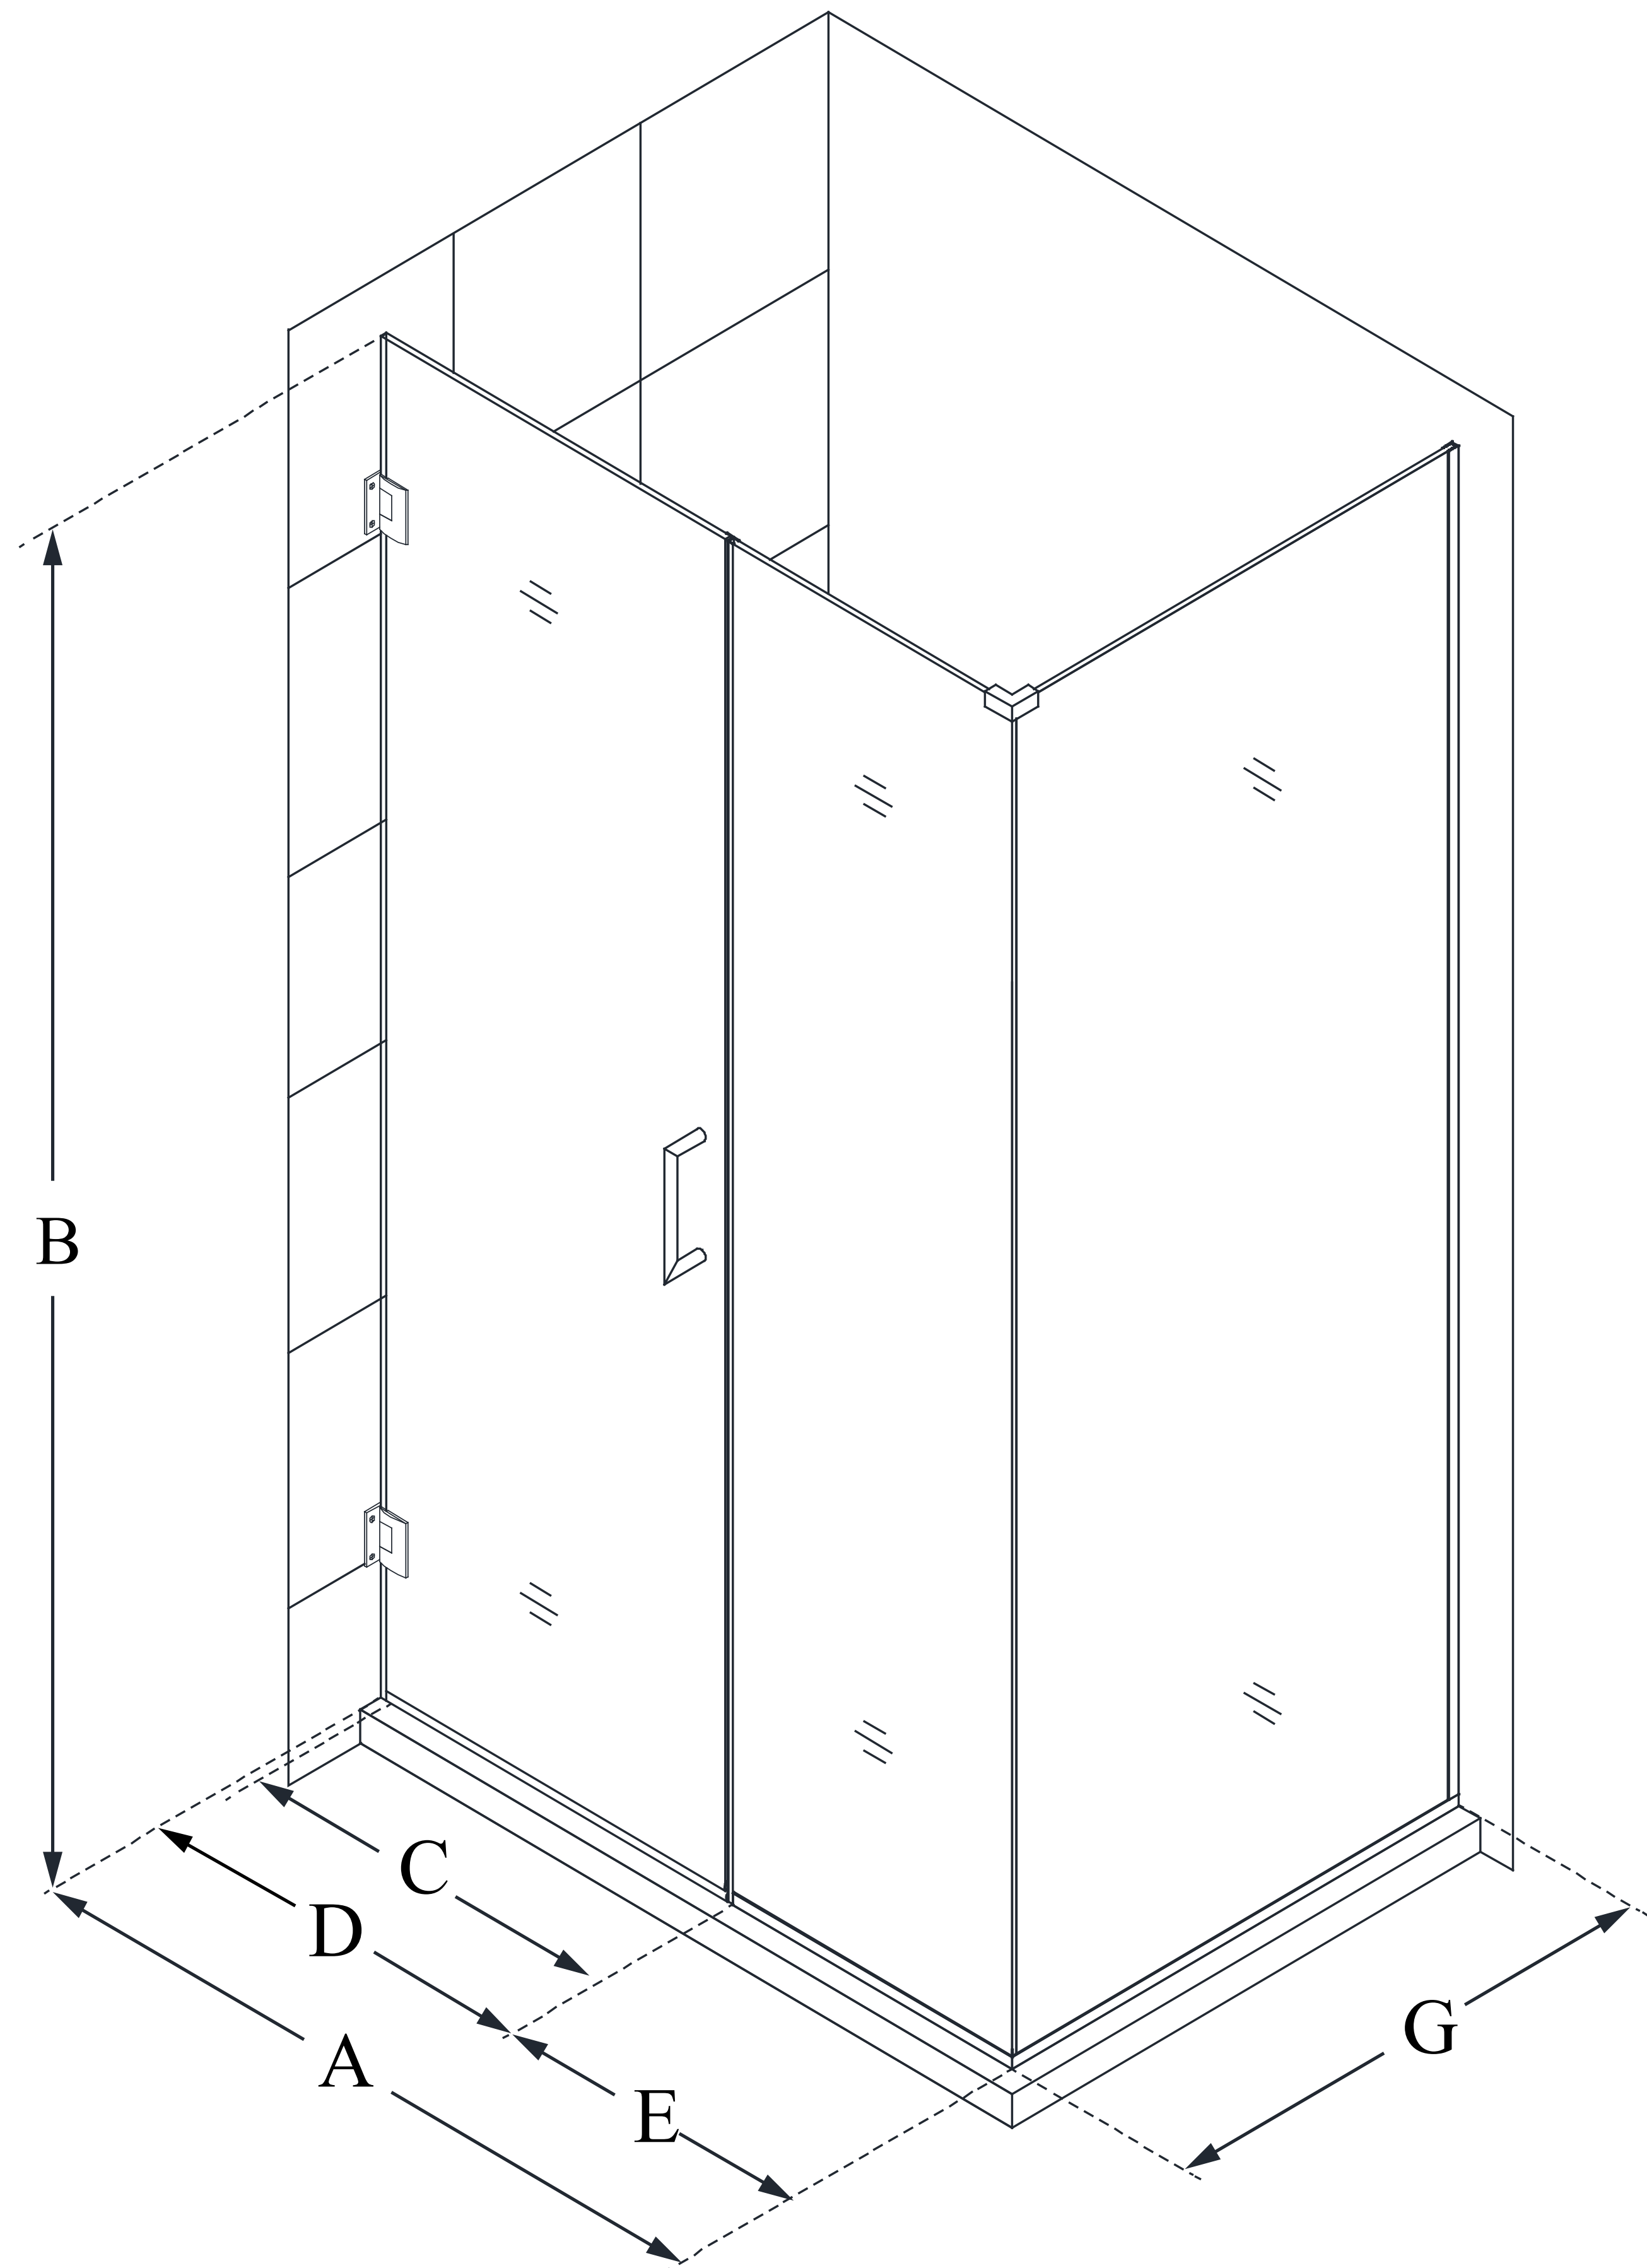

# UNIDOOR PLUS

DreamLine Unidoor Plus 55  
1/2 in. W x 30 3/8 in. D x 72 in.  
H Frameless Hinged Shower  
Enclosure, Clear Glass

**SWING DOOR**

## CONFIGURATION DIMENSIONS:

**A: 55 1/2 in.**

MODEL WIDTH

**B: 72 in.**

MODEL HEIGHT

**C: 24 in.**

ACCESS WIDTH

**D: 25 in.**

DOOR WIDTH

**E: 30 1/2 in.**

INLINE PANEL WIDTH

**G: 30 3/8 in.**

RETURN PANEL WIDTH

DreamLine reserves the right to update or modify the hardware or materials pictured without prior notice for the purpose of product improvement and customer satisfaction.