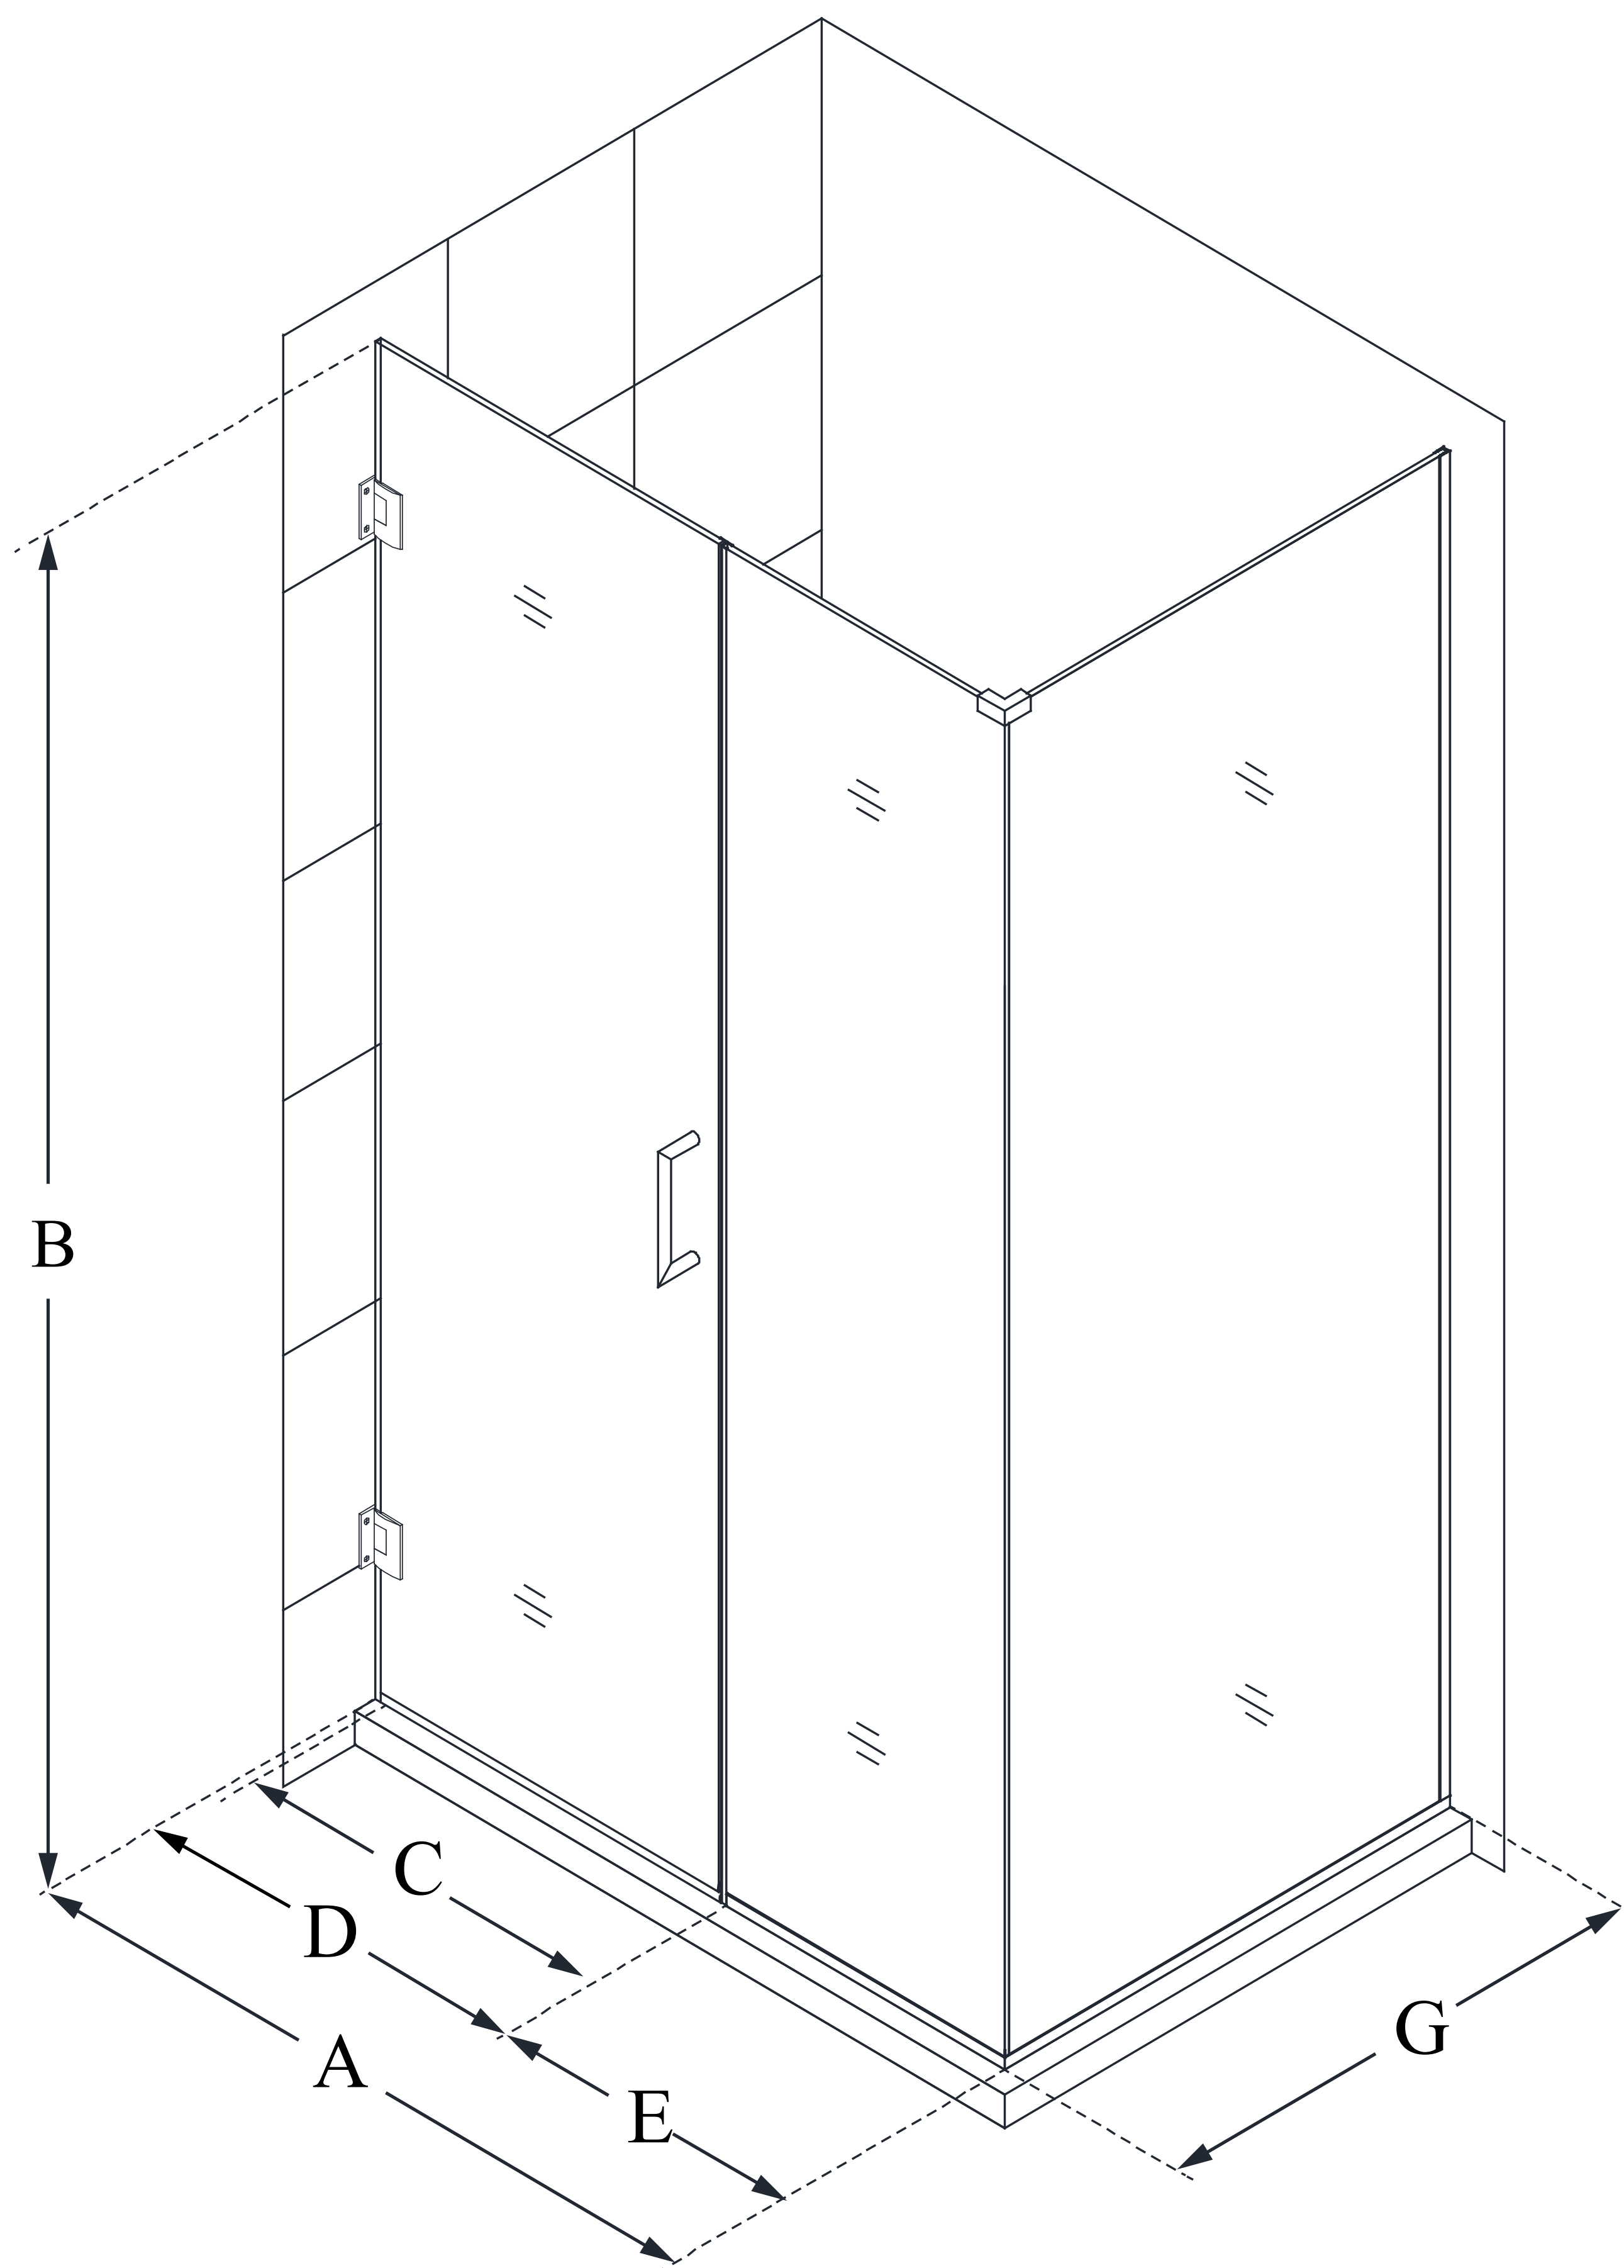

SHEN-24465340

UNIDOOR PLUS

DreamLine Unidoor Plus 46
1/2 in. W x 34 3/8 in. D x 72 in.
H Frameless Hinged Shower
Enclosure, Clear Glass

SWING DOOR

CONFIGURATION DIMENSIONS:

A: 46 1/2 in.

MODEL WIDTH

B: 72 in.

MODEL HEIGHT

C: 23 in.

ACCESS WIDTH

D: 24 in.

DOOR WIDTH

E: 22 1/2 in.

INLINE PANEL WIDTH

G: 34 3/8 in.

RETURN PANEL WIDTH

DreamLine reserves the right to update or modify the hardware or materials pictured without prior notice for the purpose of product improvement and customer satisfaction.