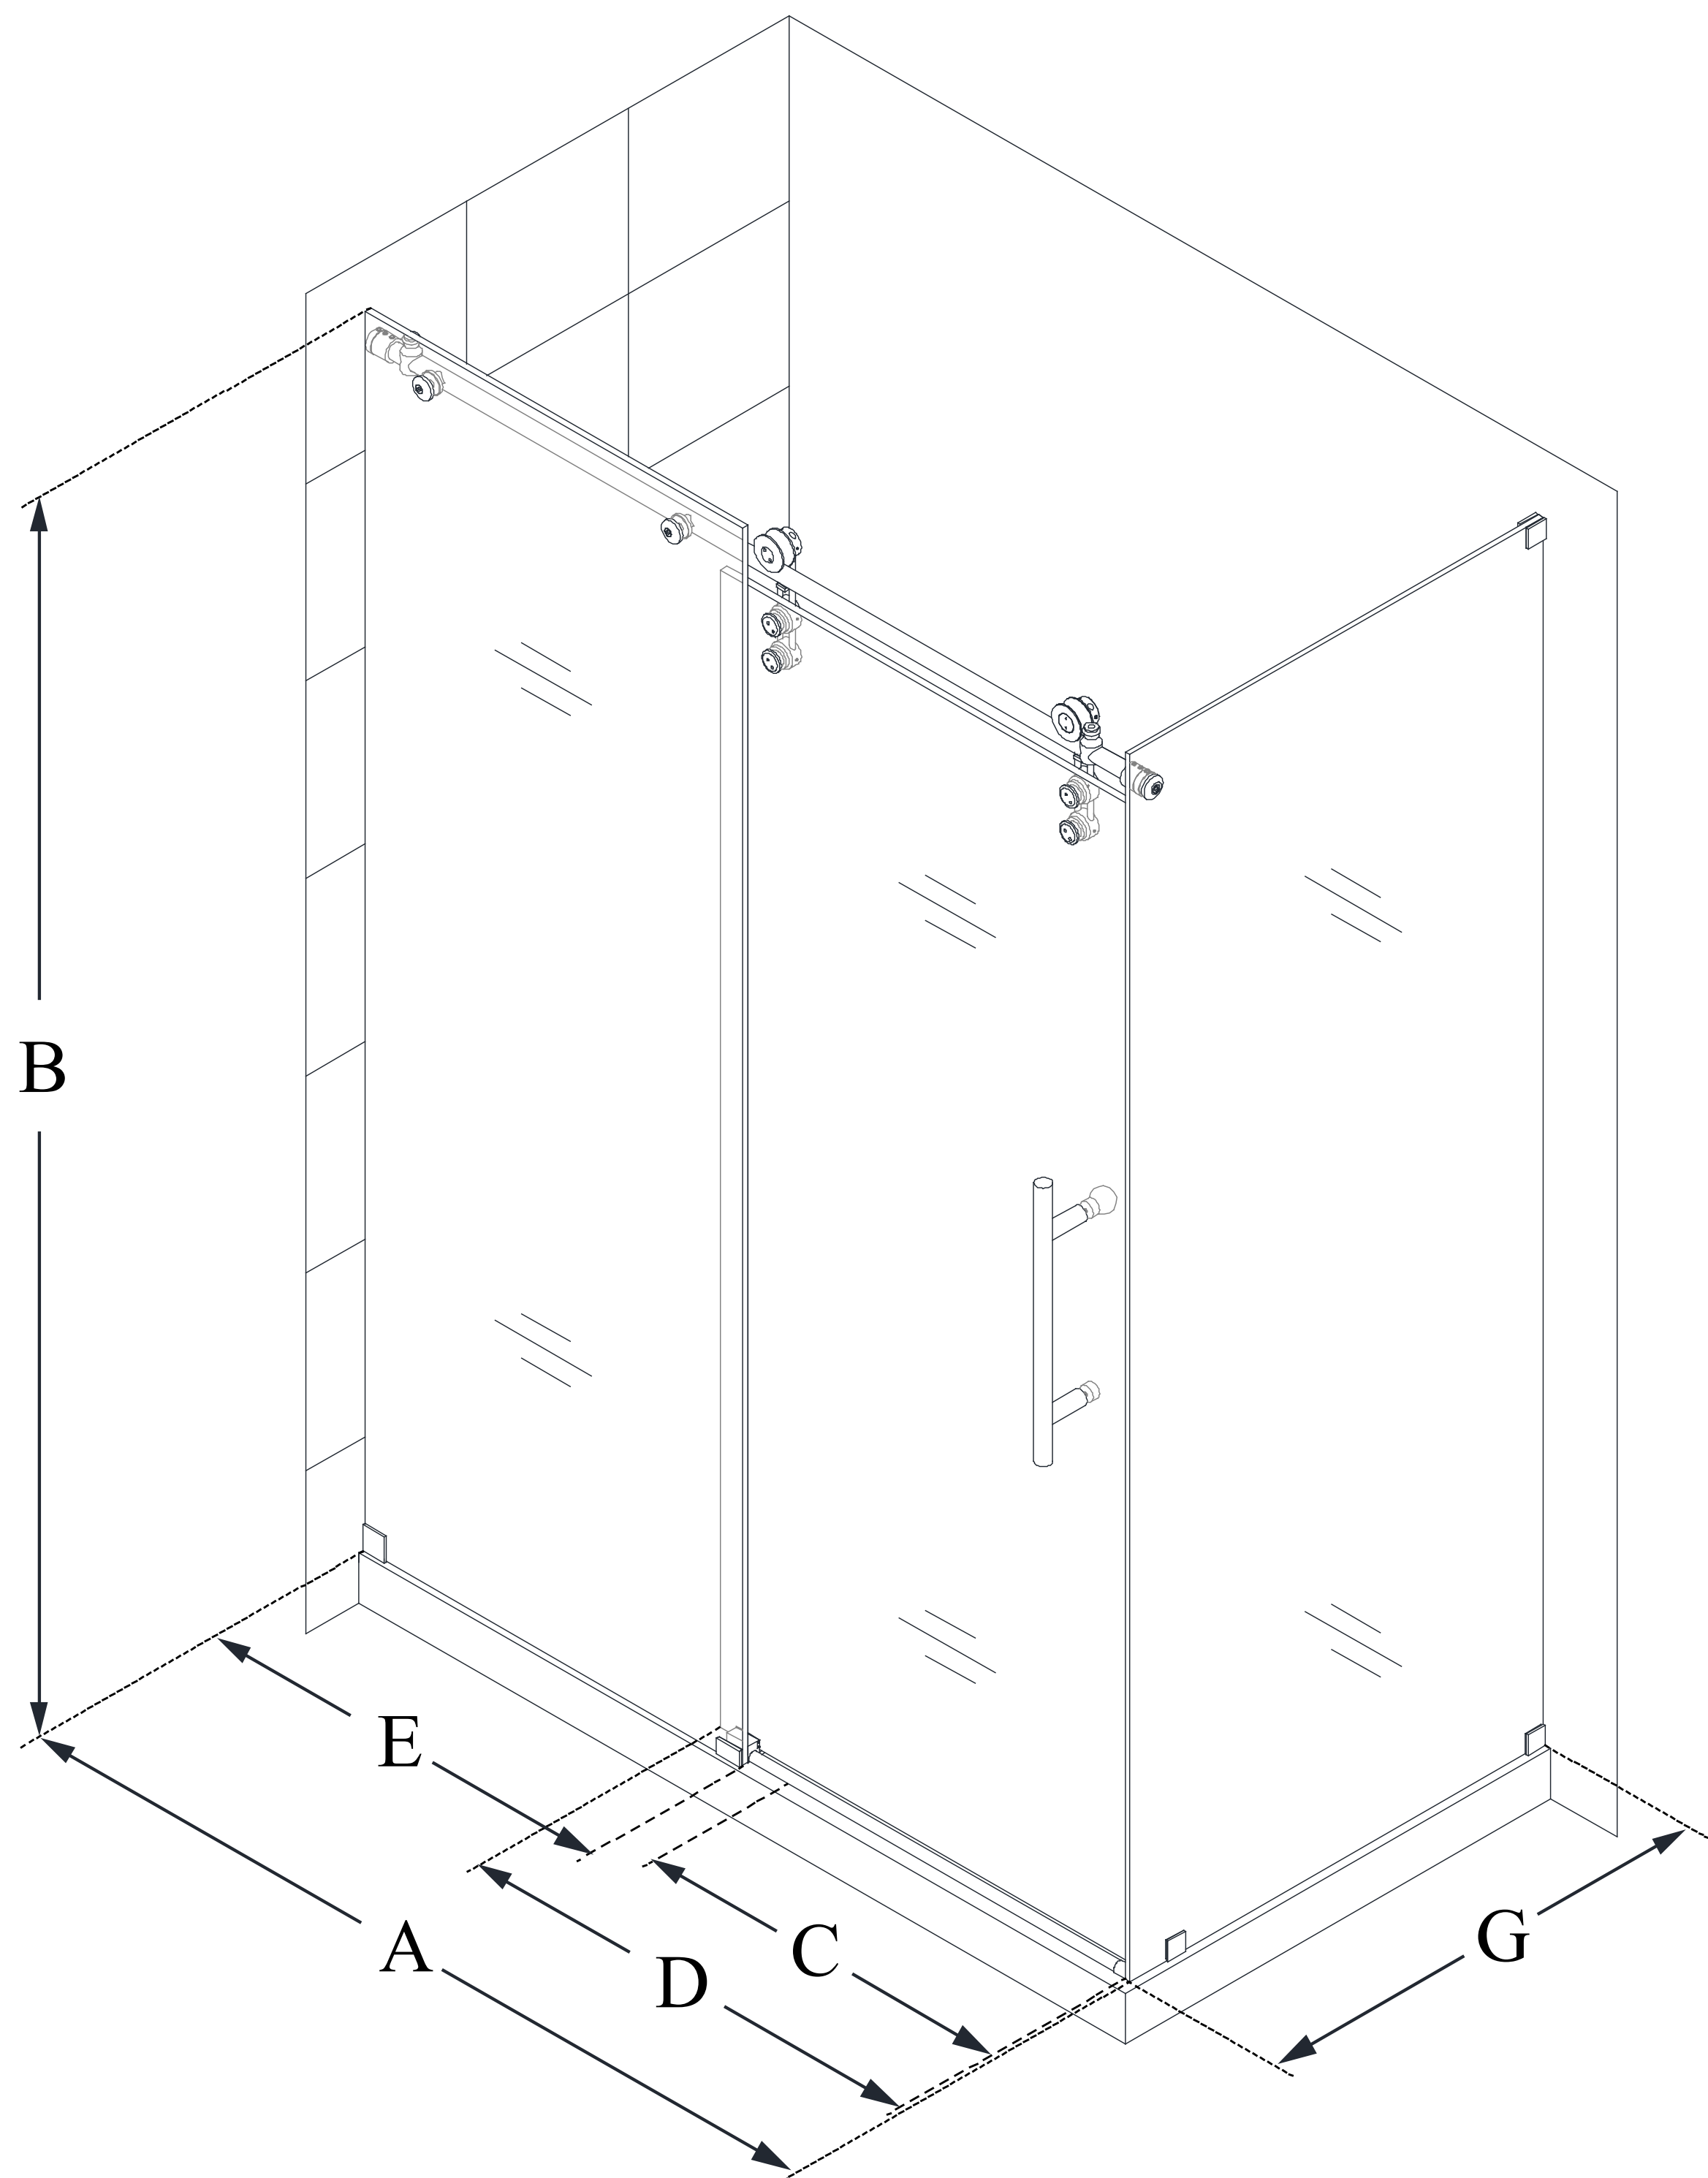

**SHEN-6234600  
ENIGMA-Z**

**CONFIGURATION  
DIMENSIONS:**

**A: MODEL WIDTH**  
56 3/8 - 60 3/8 in.

**B: MODEL HEIGHT**  
76 in.

**C: ACCESS WIDTH**  
22 - 26 in.

**C2: ACCESS HEIGHT**  
73 in.

**D: DOOR WIDTH**  
32 in.

**E: INLINE PANEL WIDTH**  
29 3/16 in.

**F: RETURN PANEL WIDTH**  
34 1/2 in.

**MATCHING SHOWER BASE**  
DLT-1036601, DLT-1036602

**BASE OPTIONS**  
White, Biscuit (-22), Black (-88)

**BASE DRAIN LOCATION**  
Left or Right