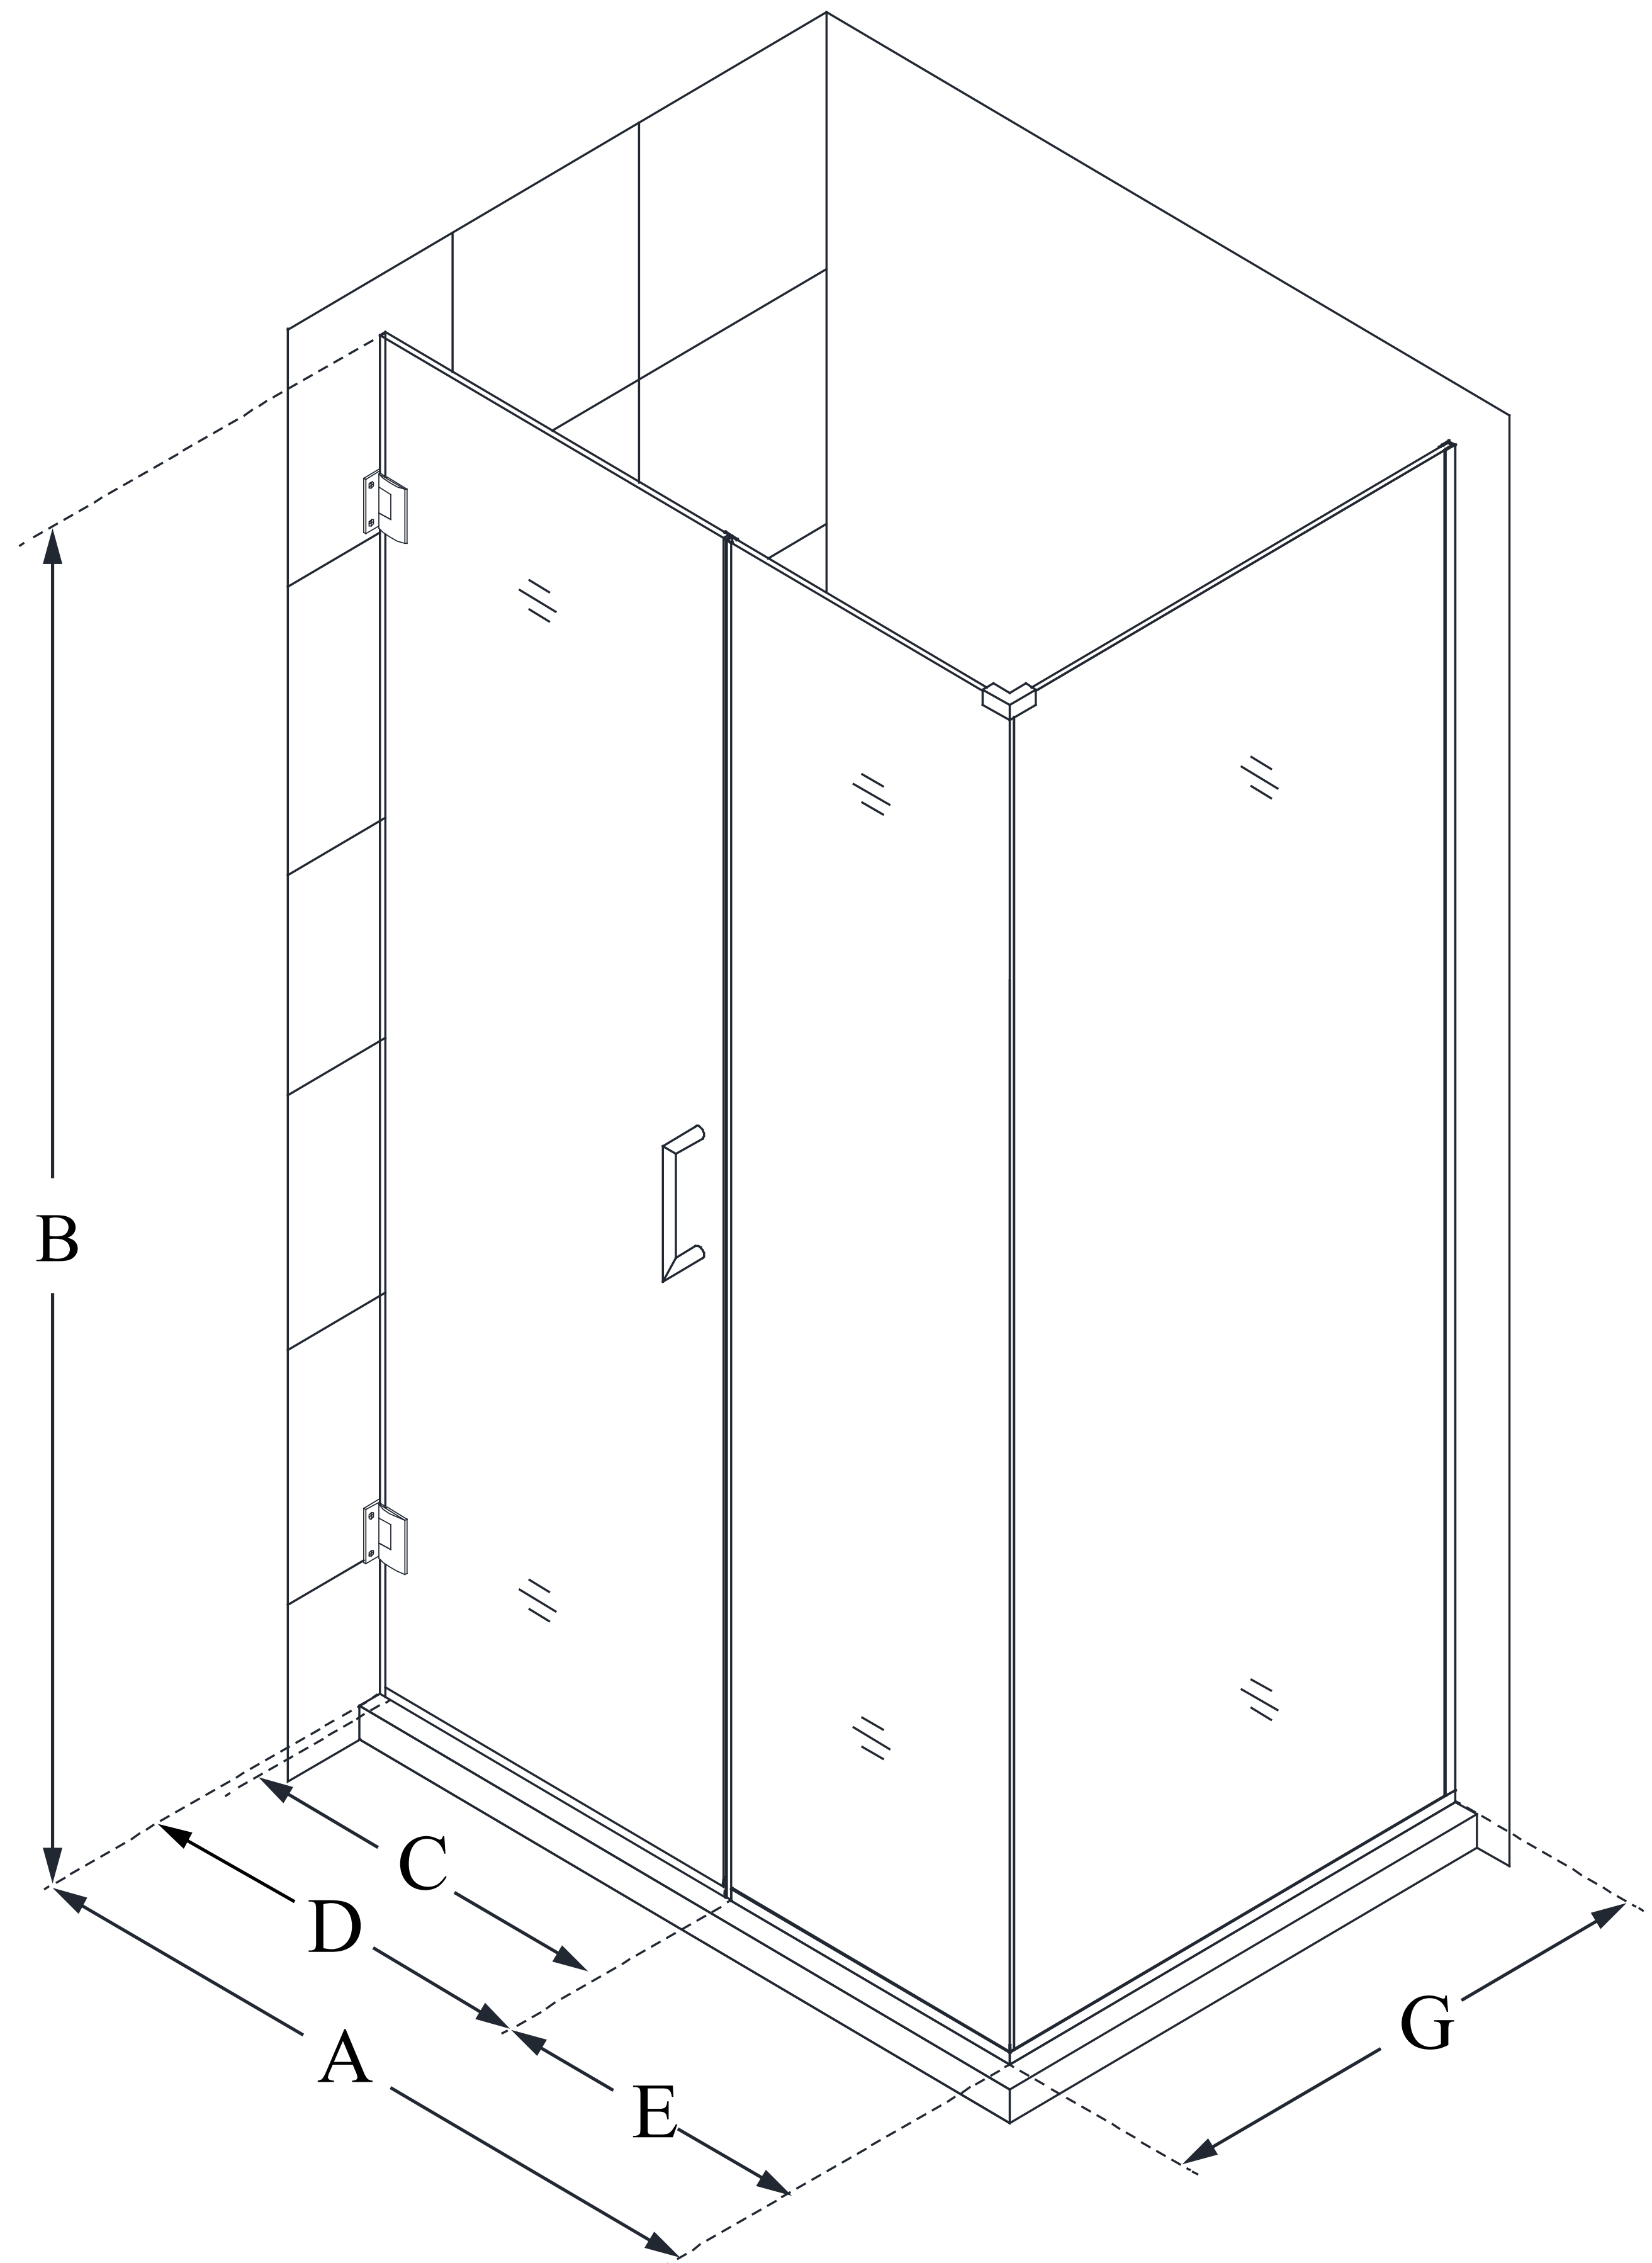

# UNIDOOR PLUS

DreamLine Unidoor Plus 53  
1/2 in. W x 30 3/8 in. D x 72 in.  
H Frameless Hinged Shower  
Enclosure, Clear Glass

**SWING DOOR**

## CONFIGURATION DIMENSIONS:

**A: 53 1/2 in.**

MODEL WIDTH

**B: 72 in.**

MODEL HEIGHT

**C: 22 in.**

ACCESS WIDTH

**D: 23 in.**

DOOR WIDTH

**E: 30 1/2 in.**

INLINE PANEL WIDTH

**G: 30 3/8 in.**

RETURN PANEL WIDTH

DreamLine reserves the right to update or modify the hardware or materials pictured without prior notice for the purpose of product improvement and customer satisfaction.