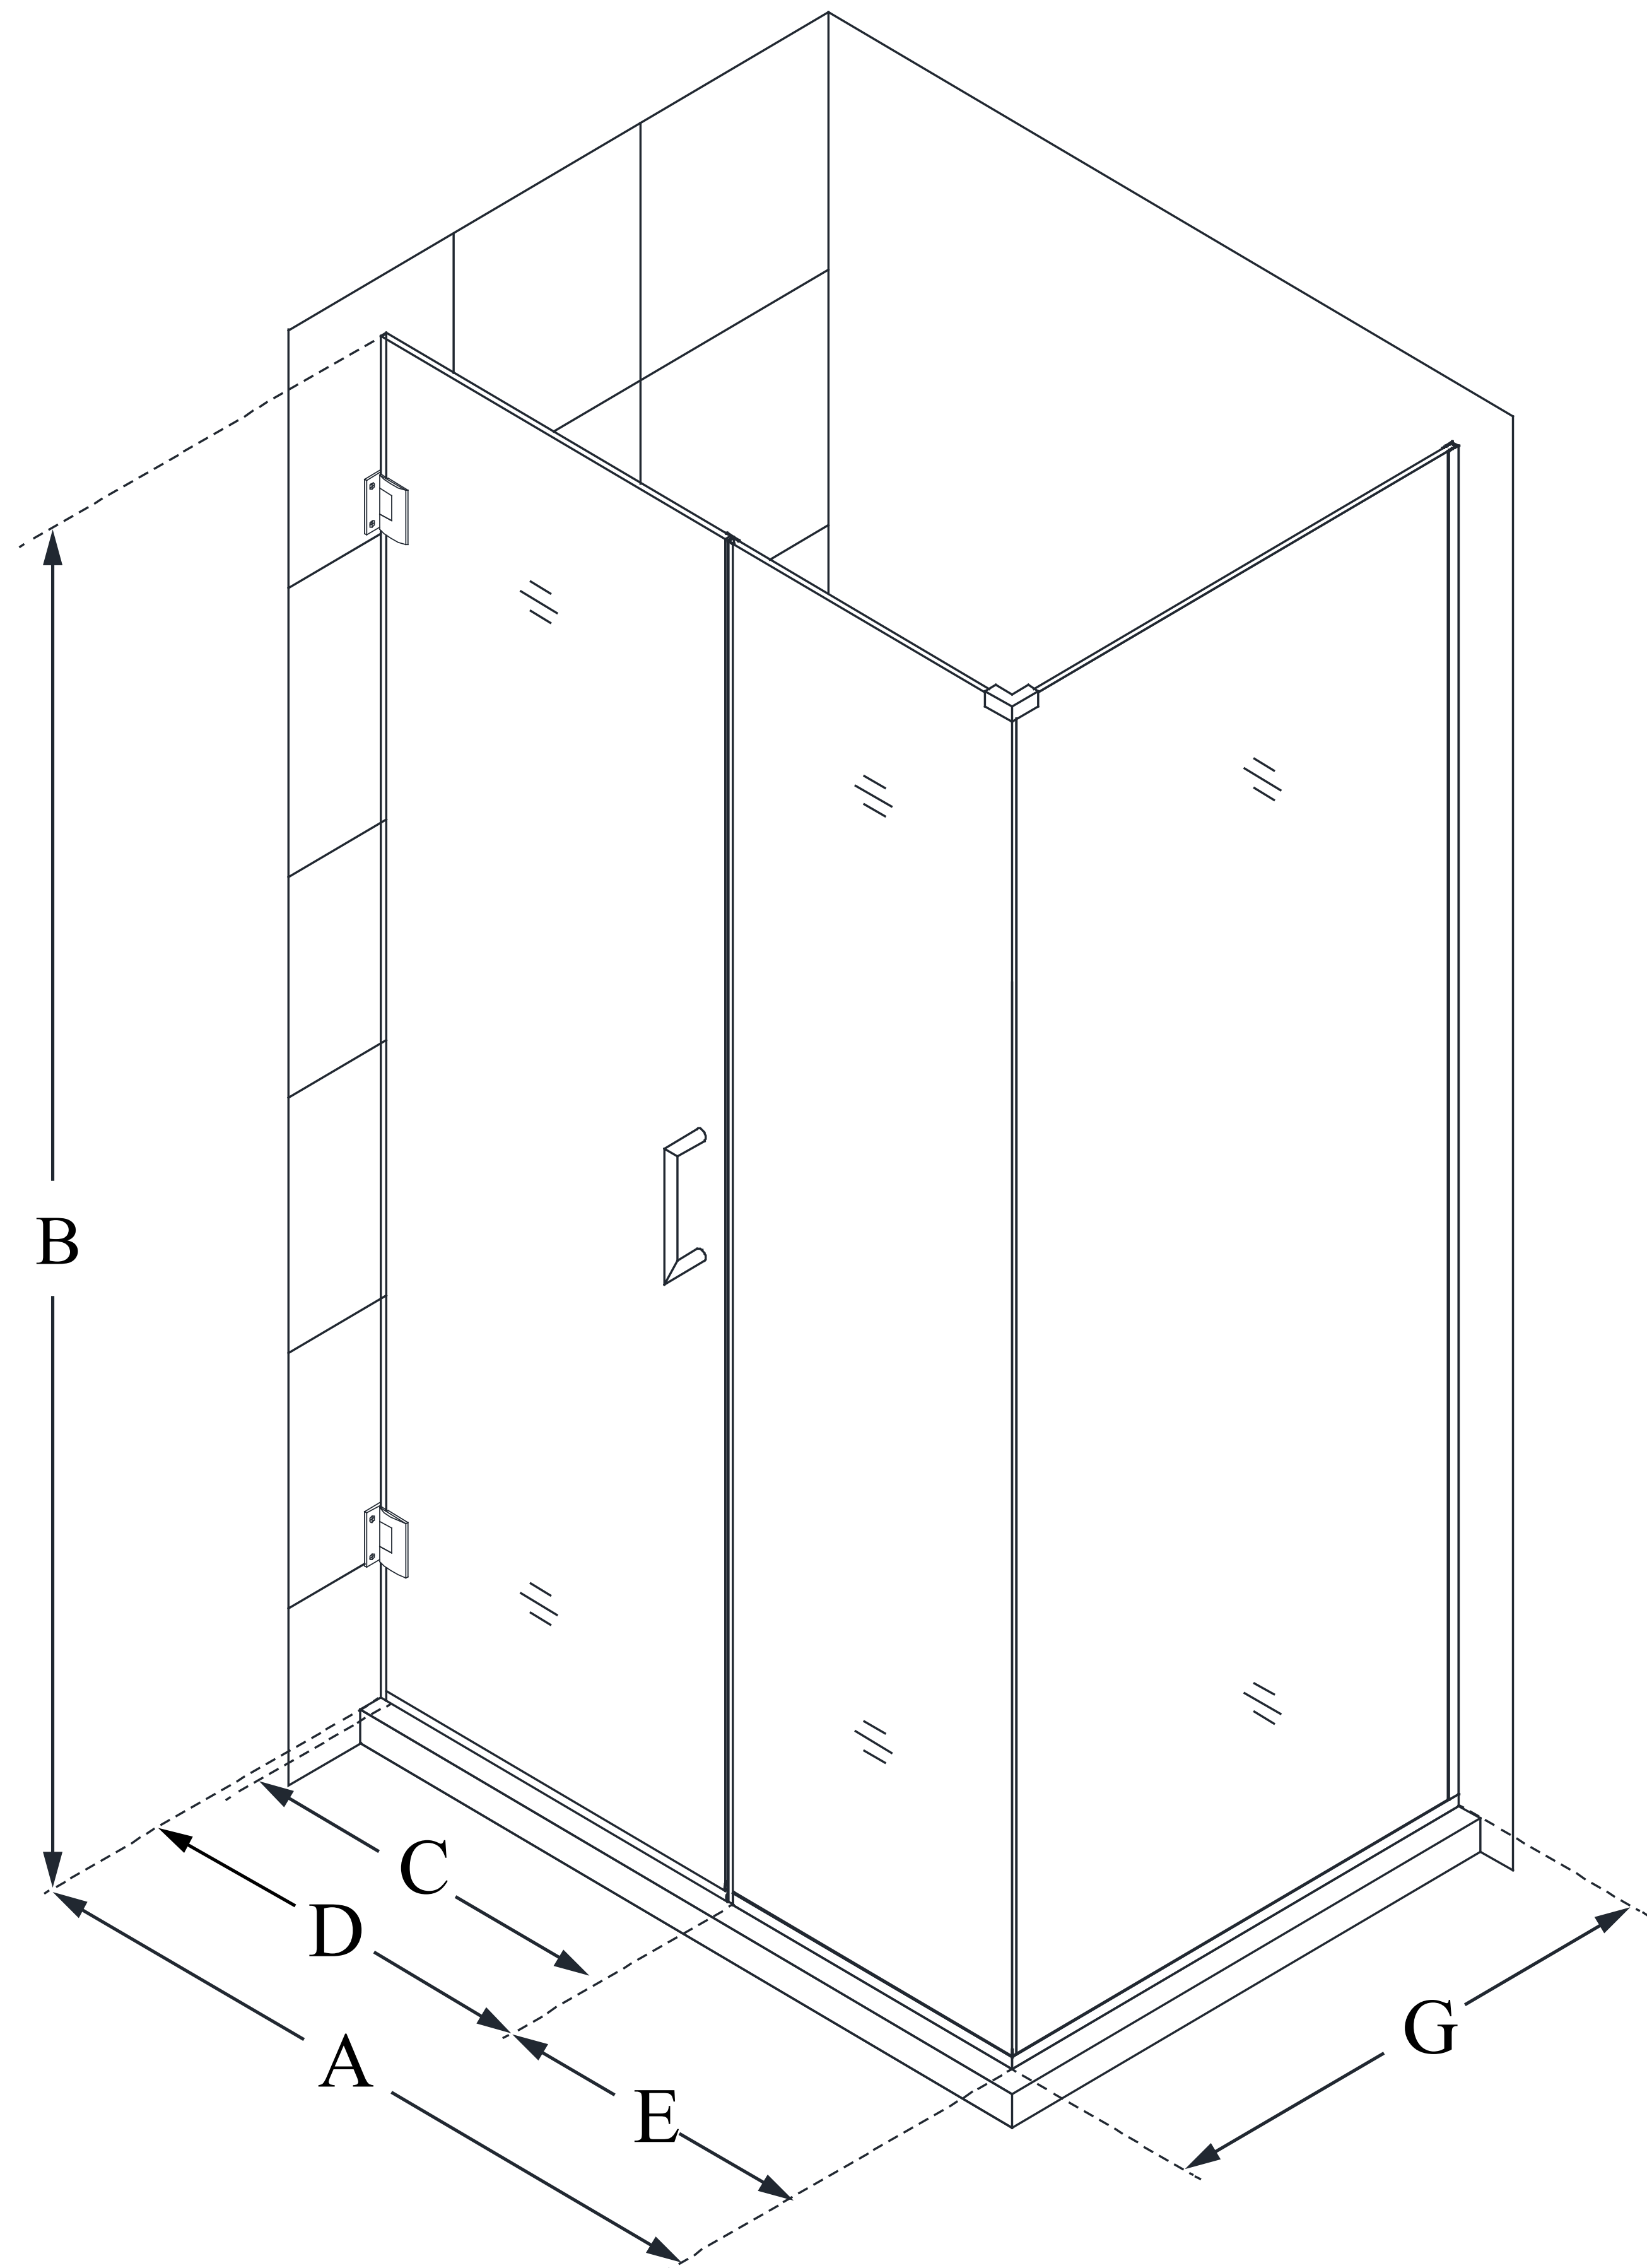

SHEN-24485340

UNIDOOR PLUS

DreamLine Unidoor Plus 48
1/2 in. W x 34 3/8 in. D x 72 in.
H Frameless Hinged Shower
Enclosure, Clear Glass

SWING DOOR

CONFIGURATION DIMENSIONS:

A: 48 1/2 in.

MODEL WIDTH

B: 72 in.

MODEL HEIGHT

C: 25 in.

ACCESS WIDTH

D: 26 in.

DOOR WIDTH

E: 22 1/2 in.

INLINE PANEL WIDTH

G: 34 3/8 in.

RETURN PANEL WIDTH

DreamLine reserves the right to update or modify the hardware or materials pictured without prior notice for the purpose of product improvement and customer satisfaction.