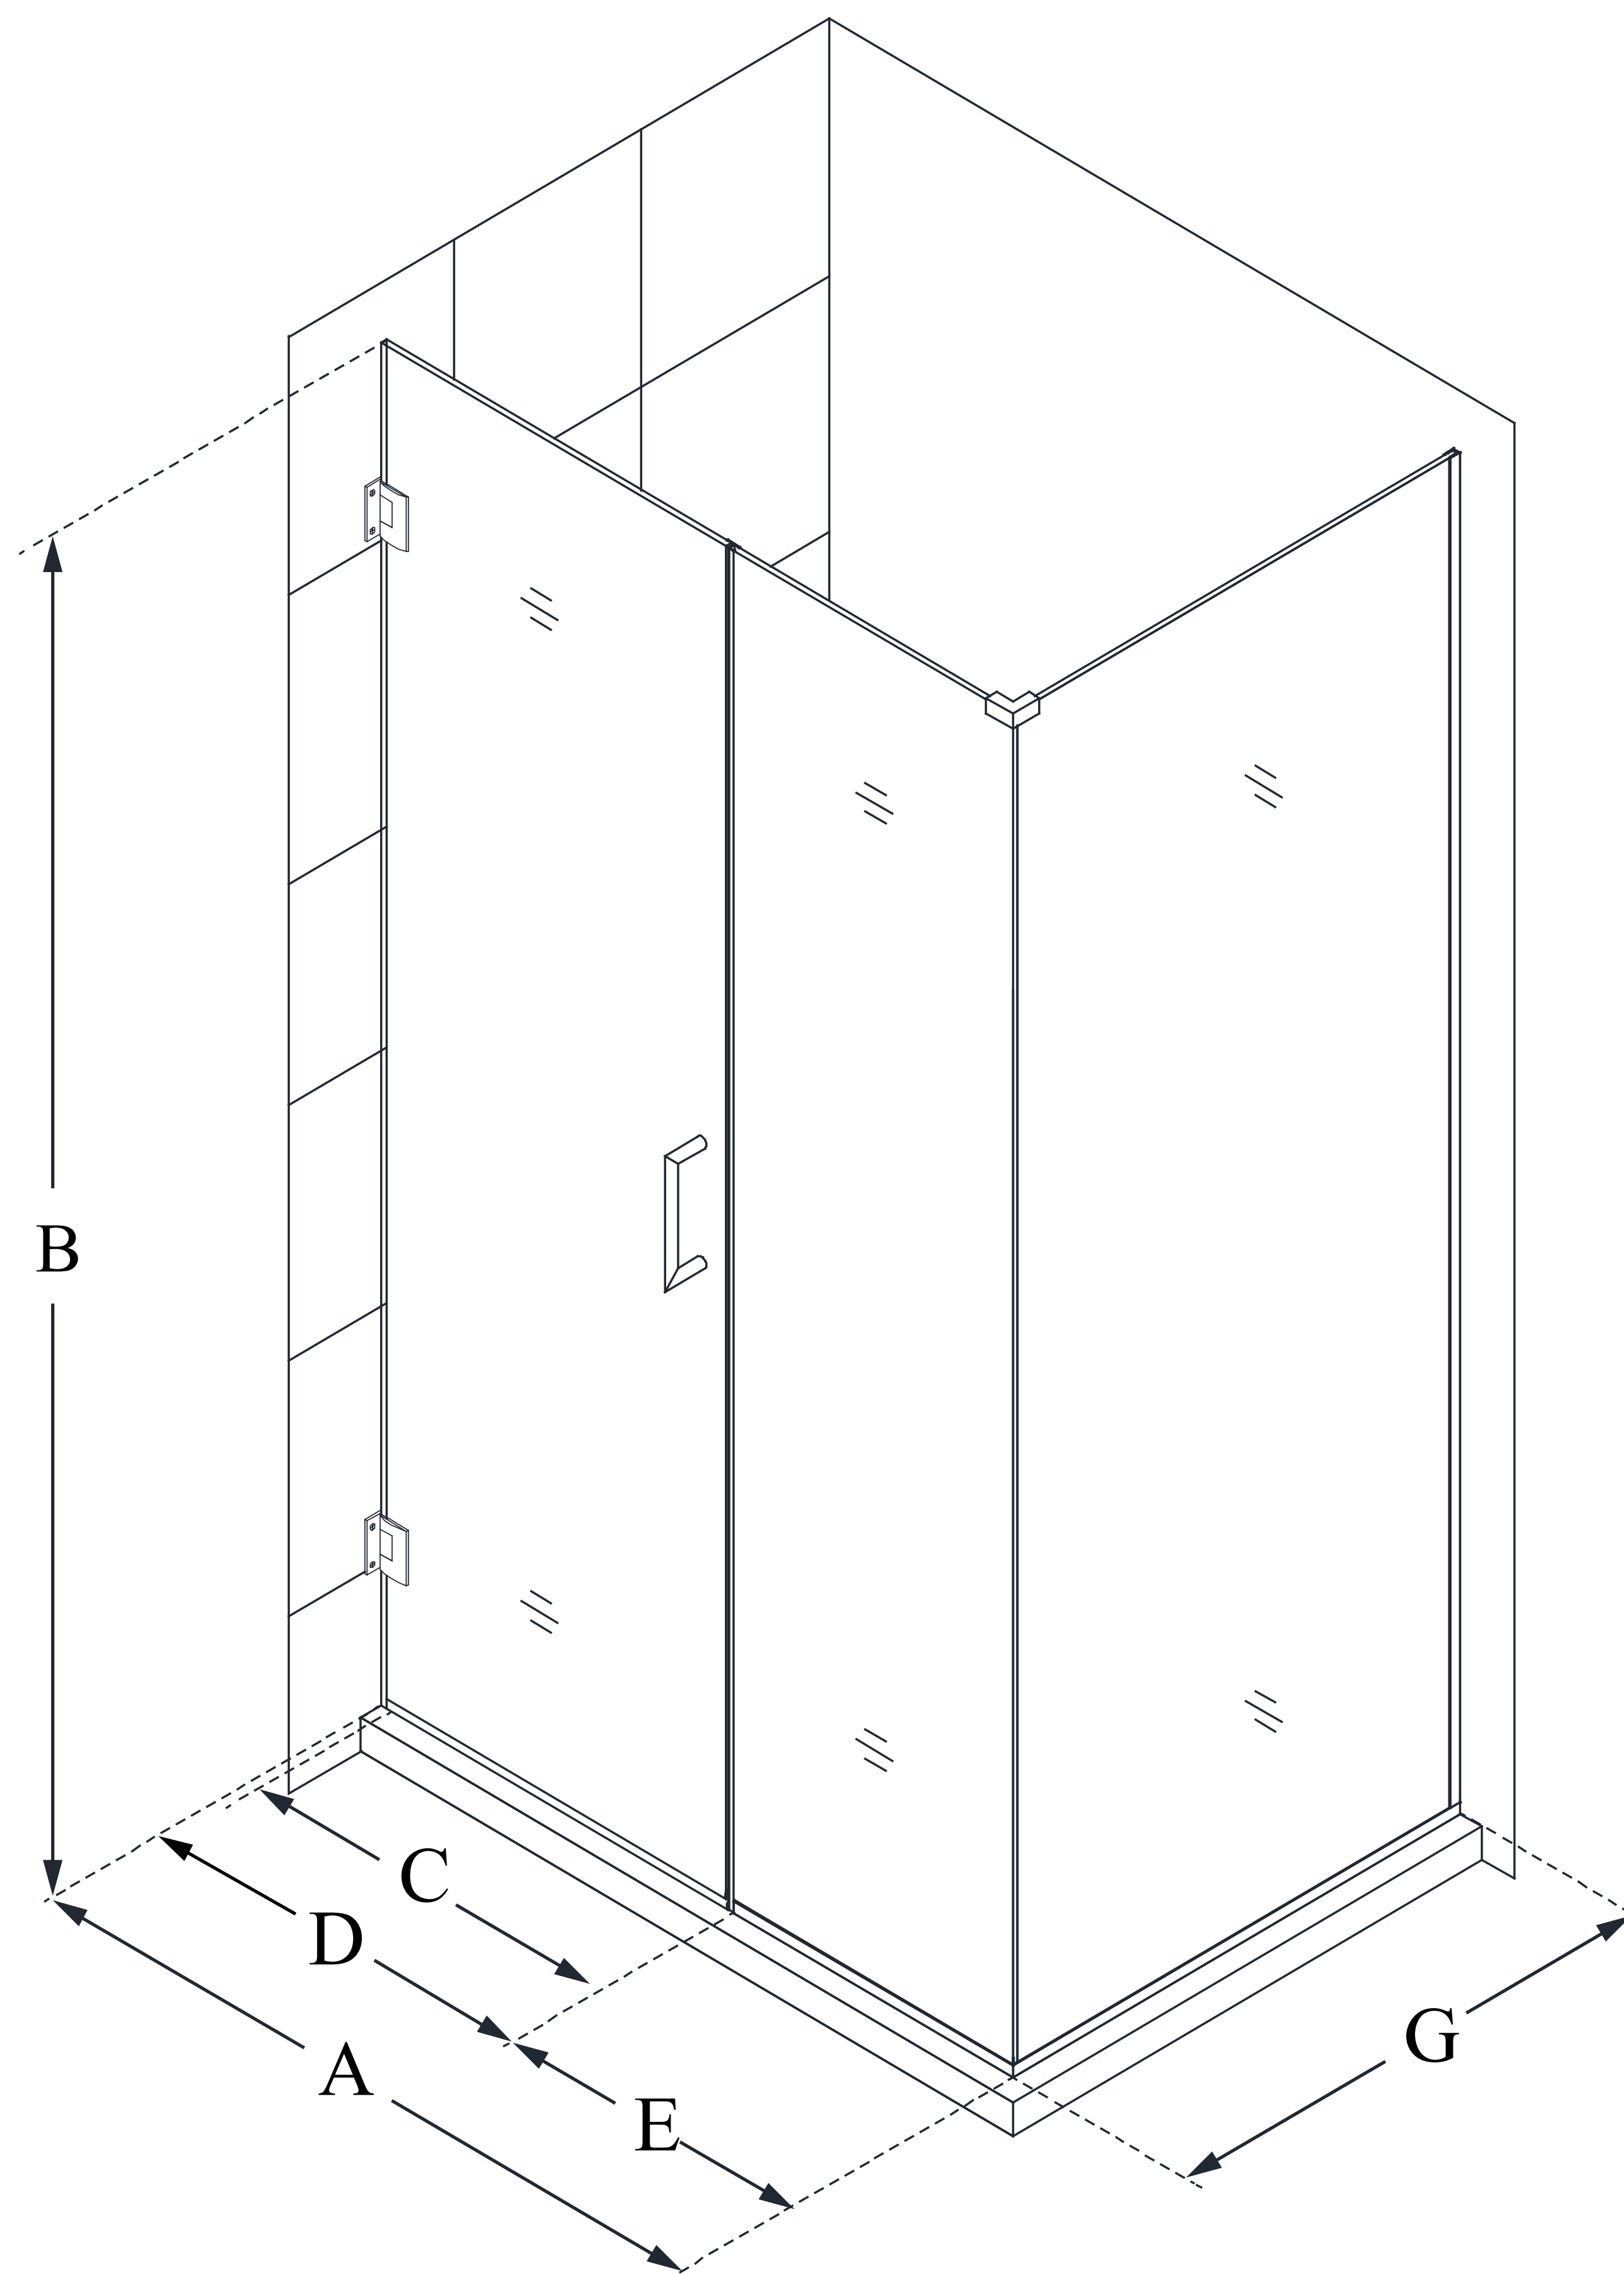

SHEN-24370300

UNIDOOR PLUS

DreamLine Unidoor Plus 37 in. W
x 30 3/8 in. D x 72 in. H Frameless
Hinged Shower Enclosure, Clear
Glass

SWING DOOR

CONFIGURATION DIMENSIONS:

A: 37 in.

MODEL WIDTH

B: 72 in.

MODEL HEIGHT

C: 22 in.

ACCESS WIDTH

D: 23 in.

DOOR WIDTH

E: 14 in.

INLINE PANEL WIDTH

G: 30 3/8 in.

RETURN PANEL WIDTH

DreamLine reserves the right to update or modify the hardware or materials pictured without prior notice for the purpose of product improvement and customer satisfaction.