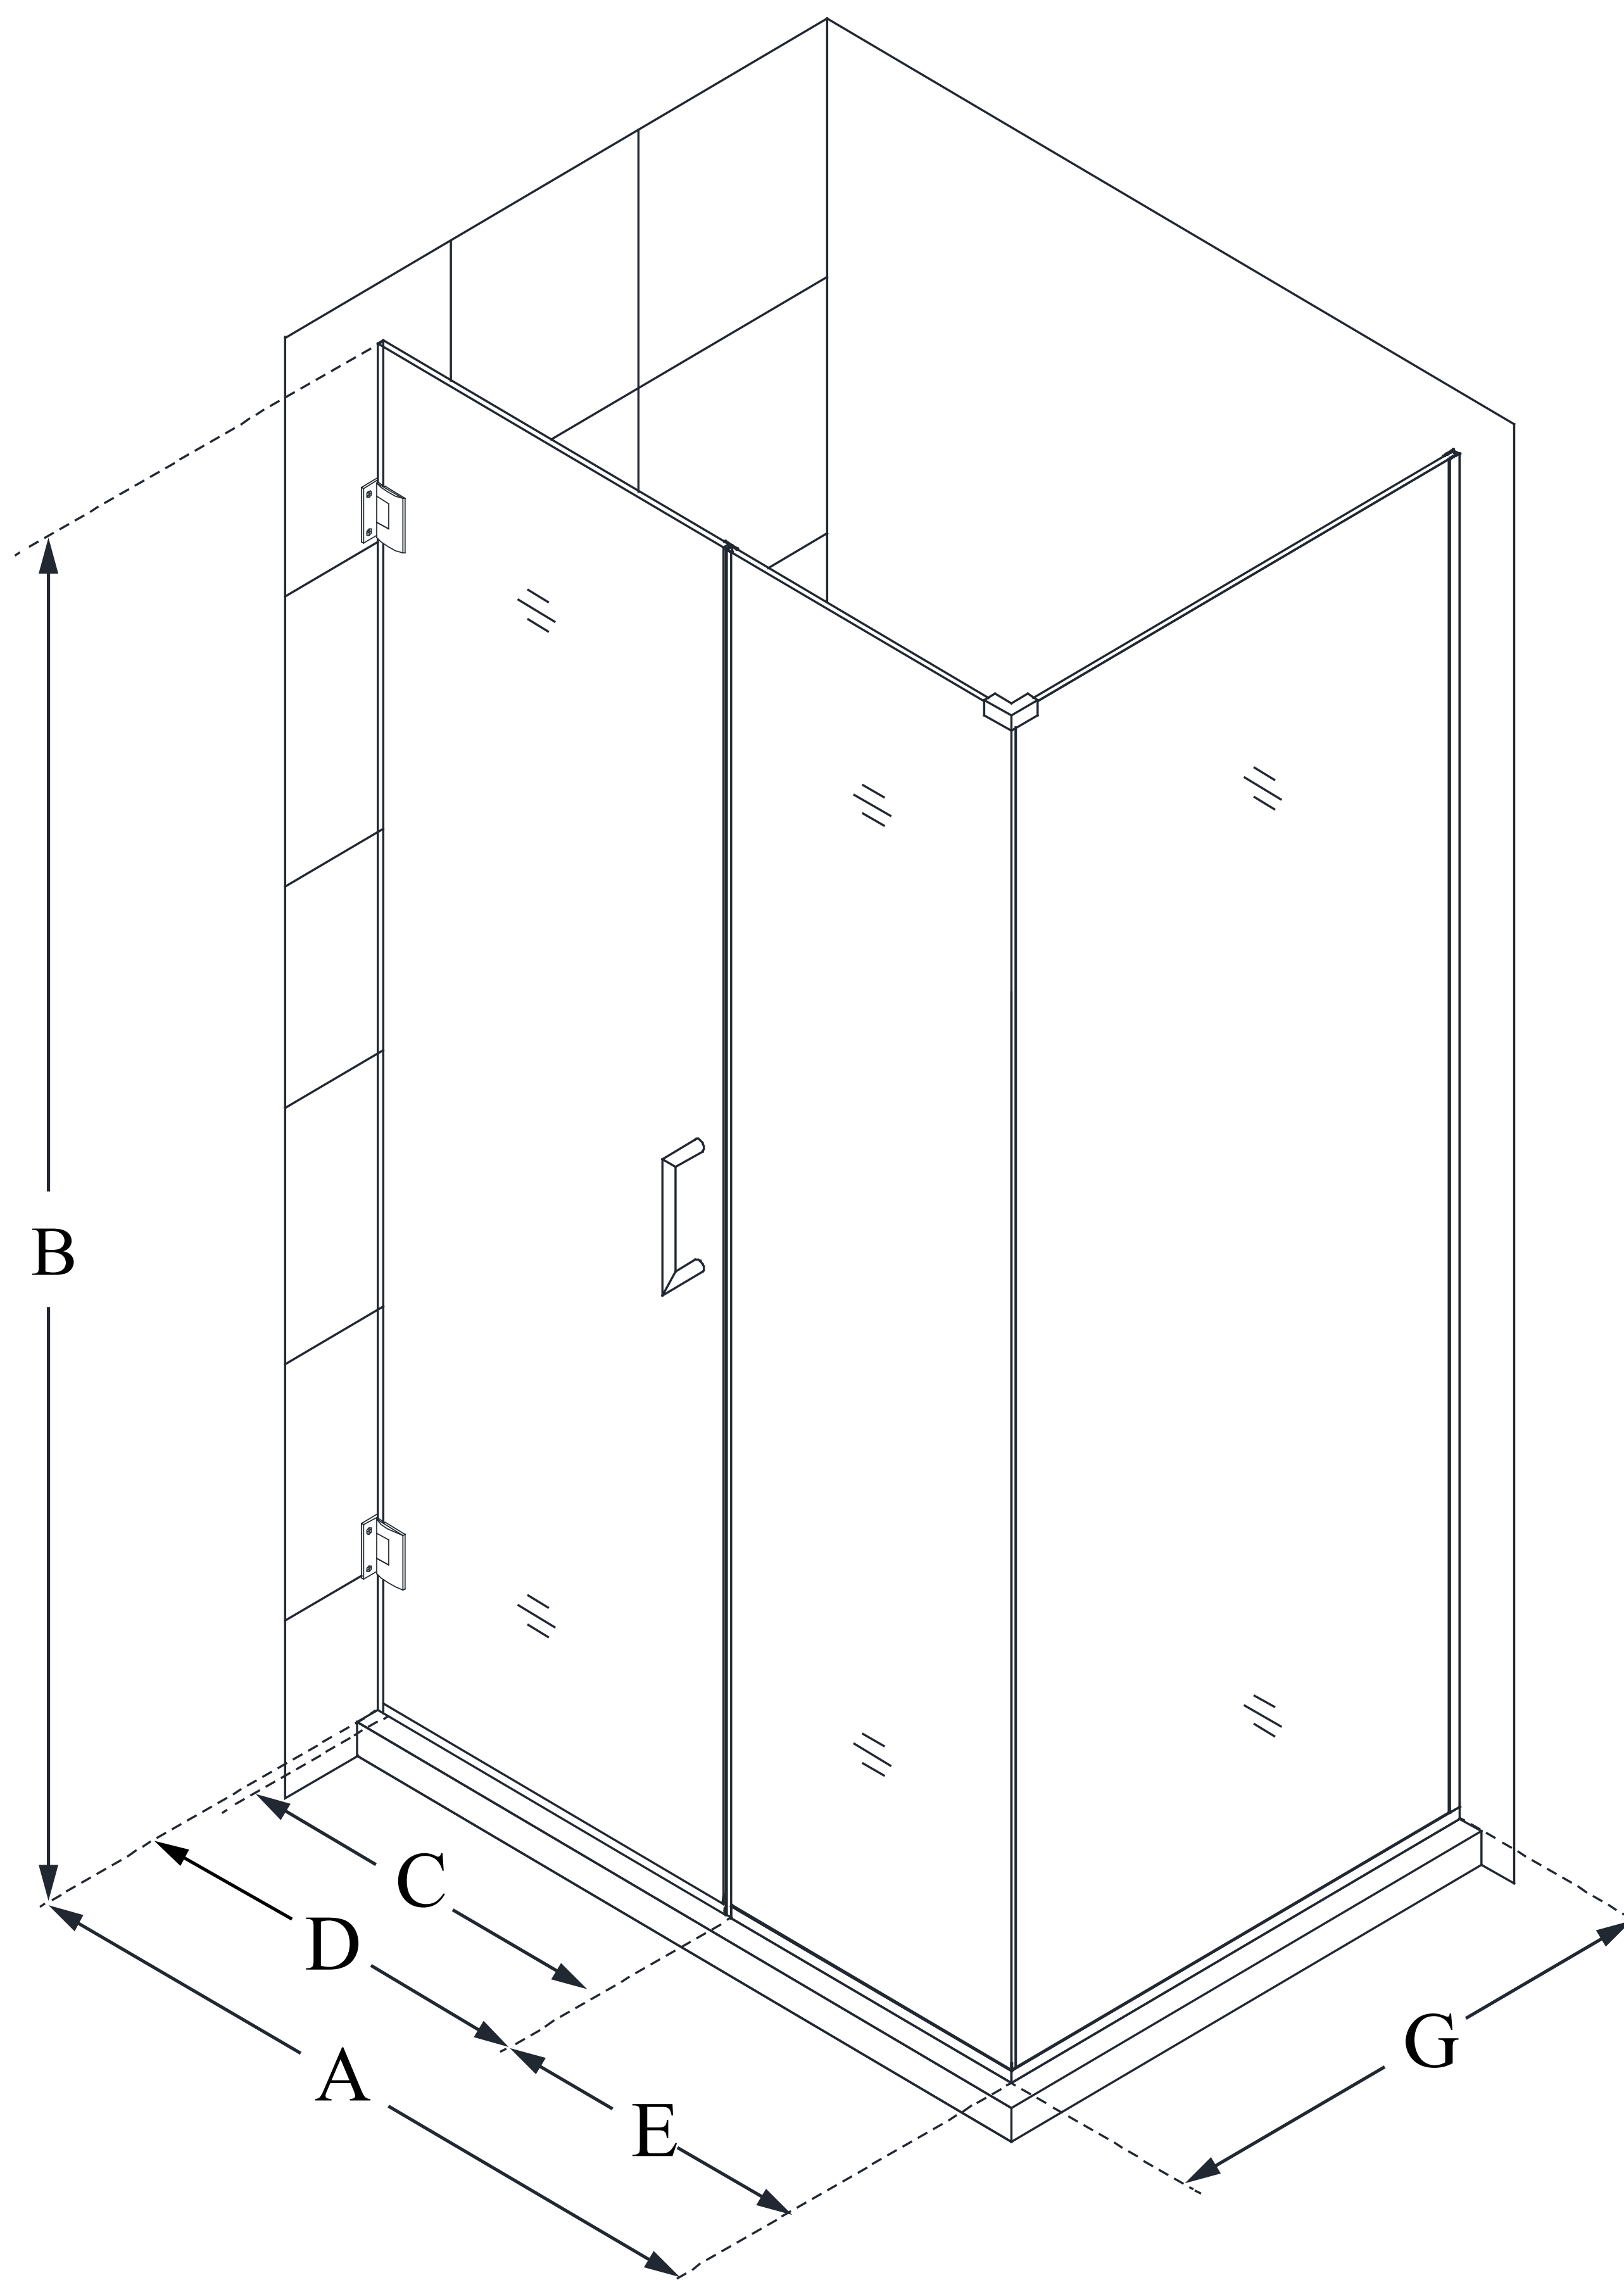

SHEN-24450340

UNIDOOR PLUS

DreamLine Unidoor Plus 45 in. W
x 34 3/8 in. D x 72 in. H Frameless
Hinged Shower Enclosure, Clear
Glass

SWING DOOR

CONFIGURATION DIMENSIONS:

A: 45 in.

MODEL WIDTH

B: 72 in.

MODEL HEIGHT

C: 22 in.

ACCESS WIDTH

D: 23 in.

DOOR WIDTH

E: 22 in.

INLINE PANEL WIDTH

G: 34 3/8 in.

RETURN PANEL WIDTH

DreamLine reserves the right to update or modify the hardware or materials pictured without prior notice for the purpose of product improvement and customer satisfaction.