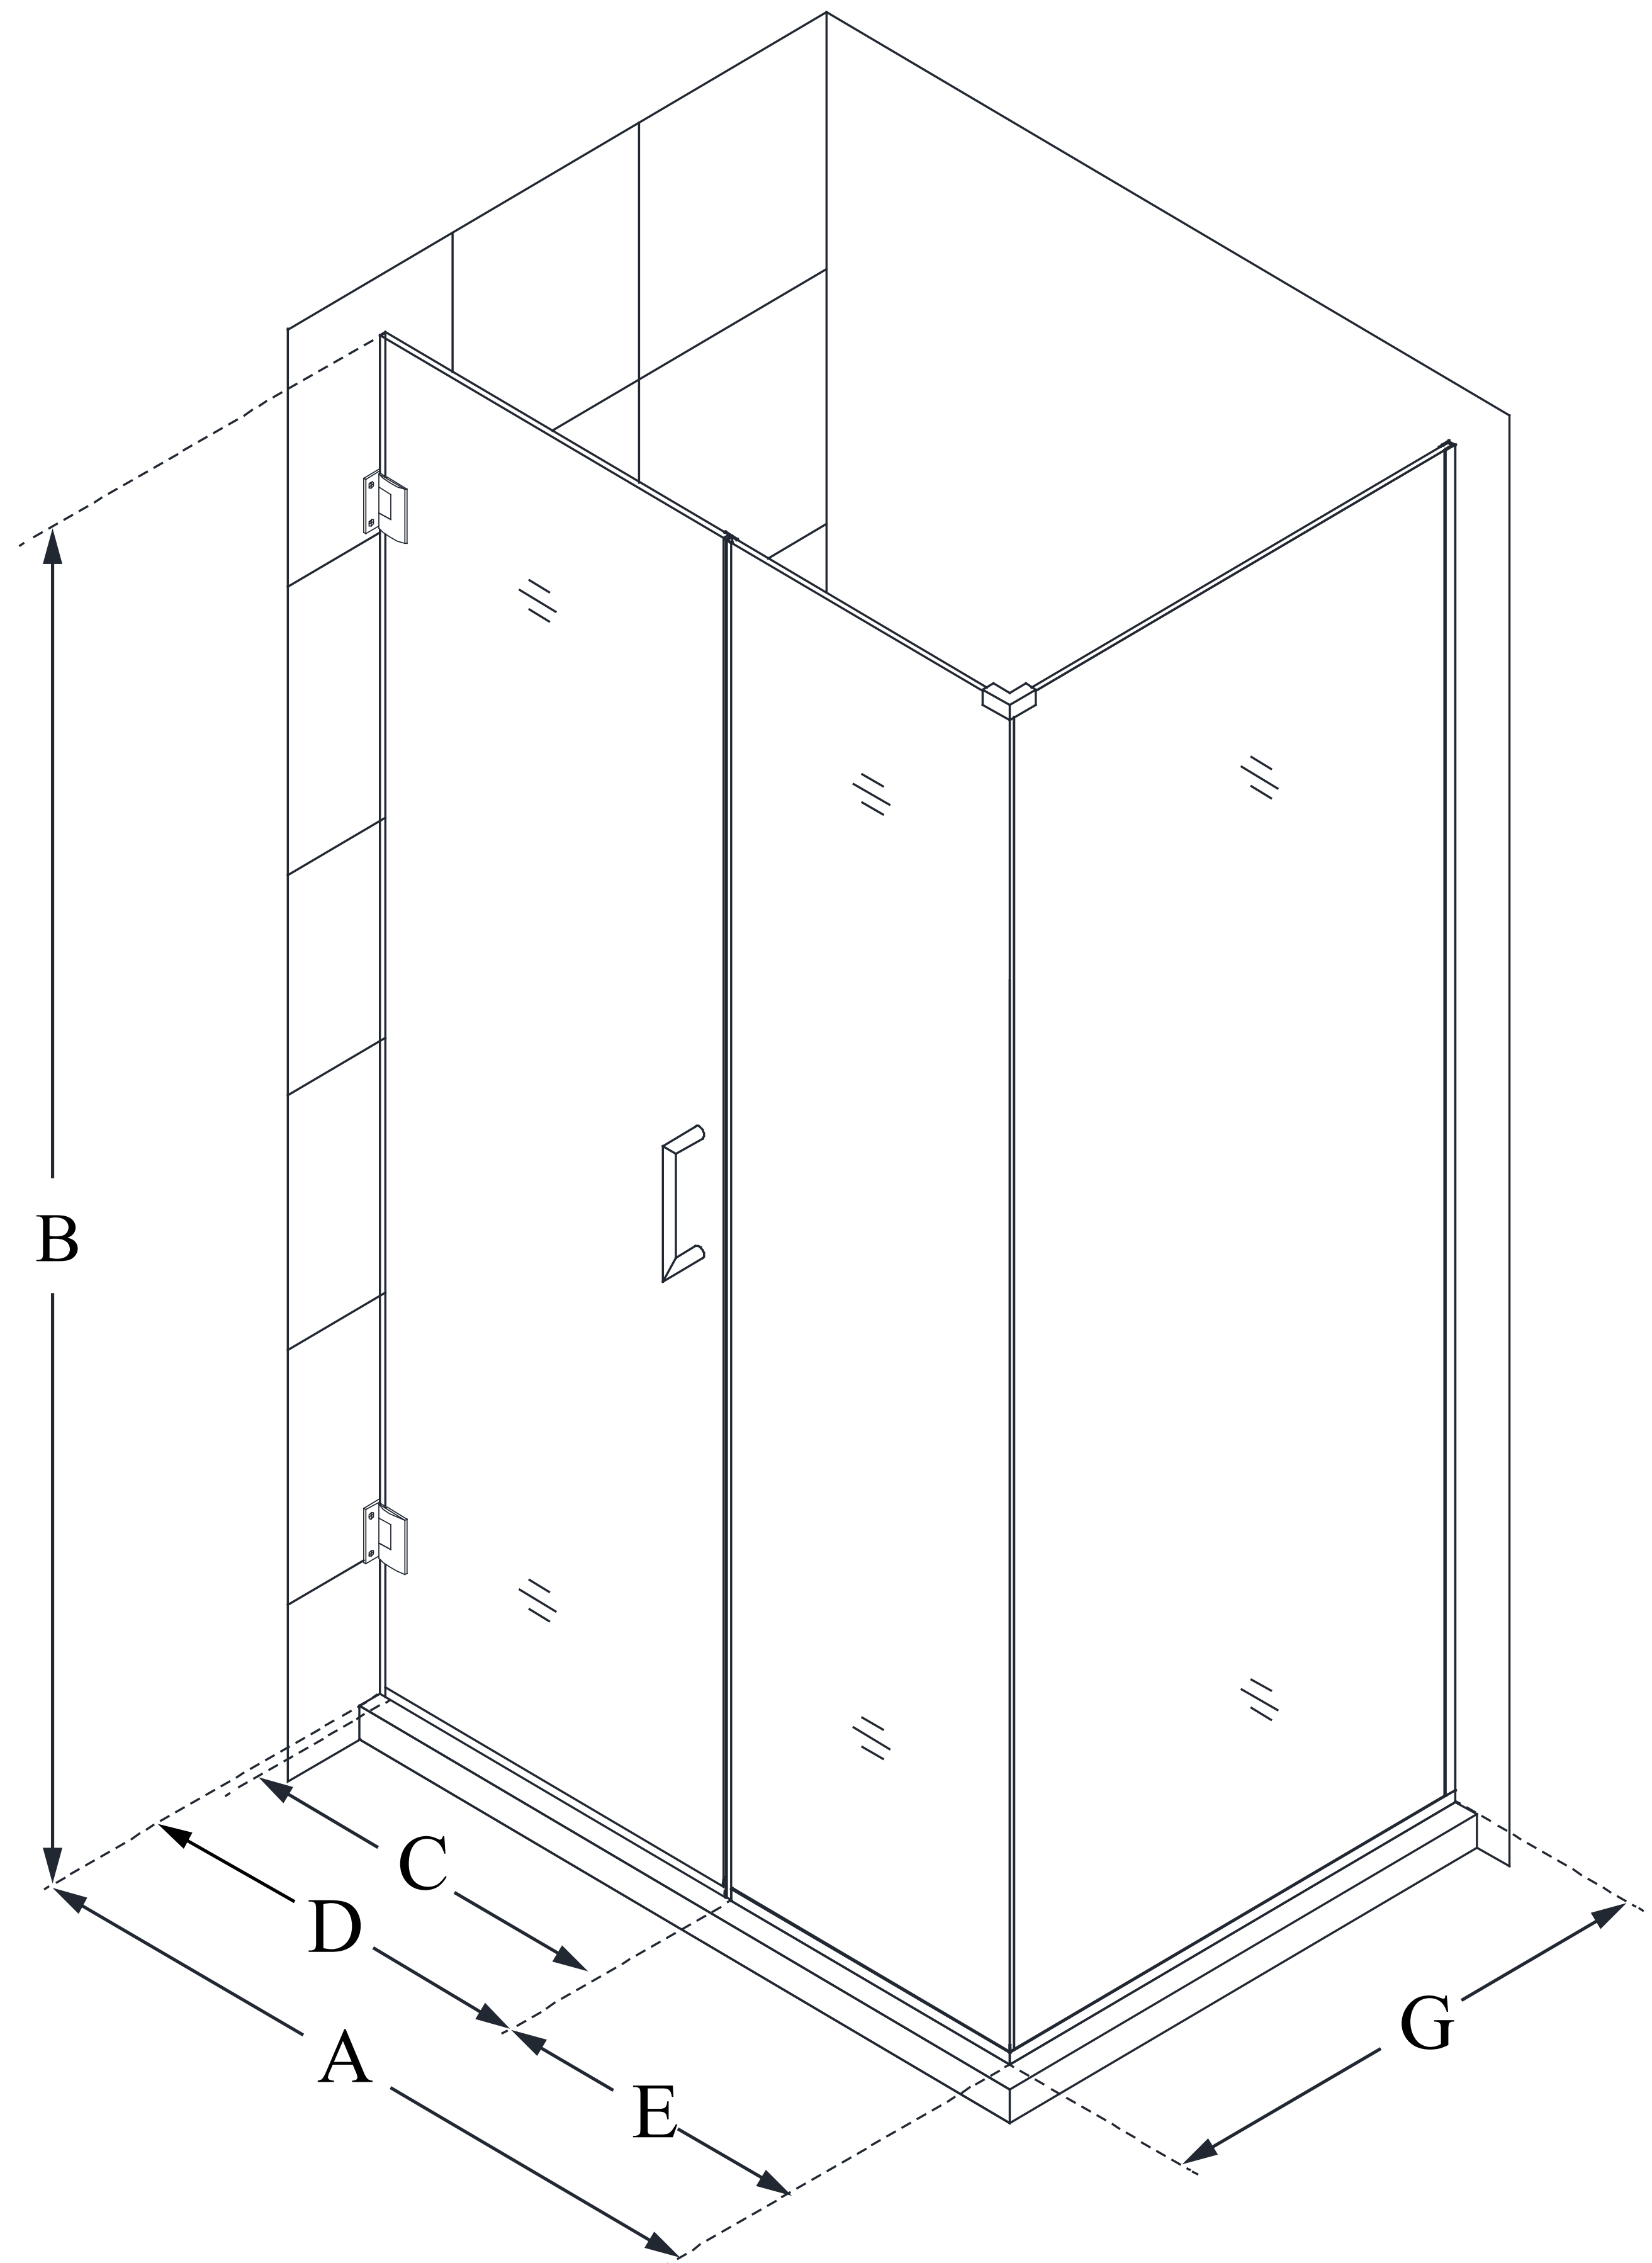

SHEN-24495300

UNIDOOR PLUS

DreamLine Unidoor Plus 49
1/2 in. W x 30 3/8 in. D x 72 in.
H Frameless Hinged Shower
Enclosure, Clear Glass

SWING DOOR

CONFIGURATION DIMENSIONS:

A: 49 1/2 in.

MODEL WIDTH

B: 72 in.

MODEL HEIGHT

C: 26 in.

ACCESS WIDTH

D: 27 in.

DOOR WIDTH

E: 22 1/2 in.

INLINE PANEL WIDTH

G: 30 3/8 in.

RETURN PANEL WIDTH

DreamLine reserves the right to update or modify the hardware or materials pictured without prior notice for the purpose of product improvement and customer satisfaction.