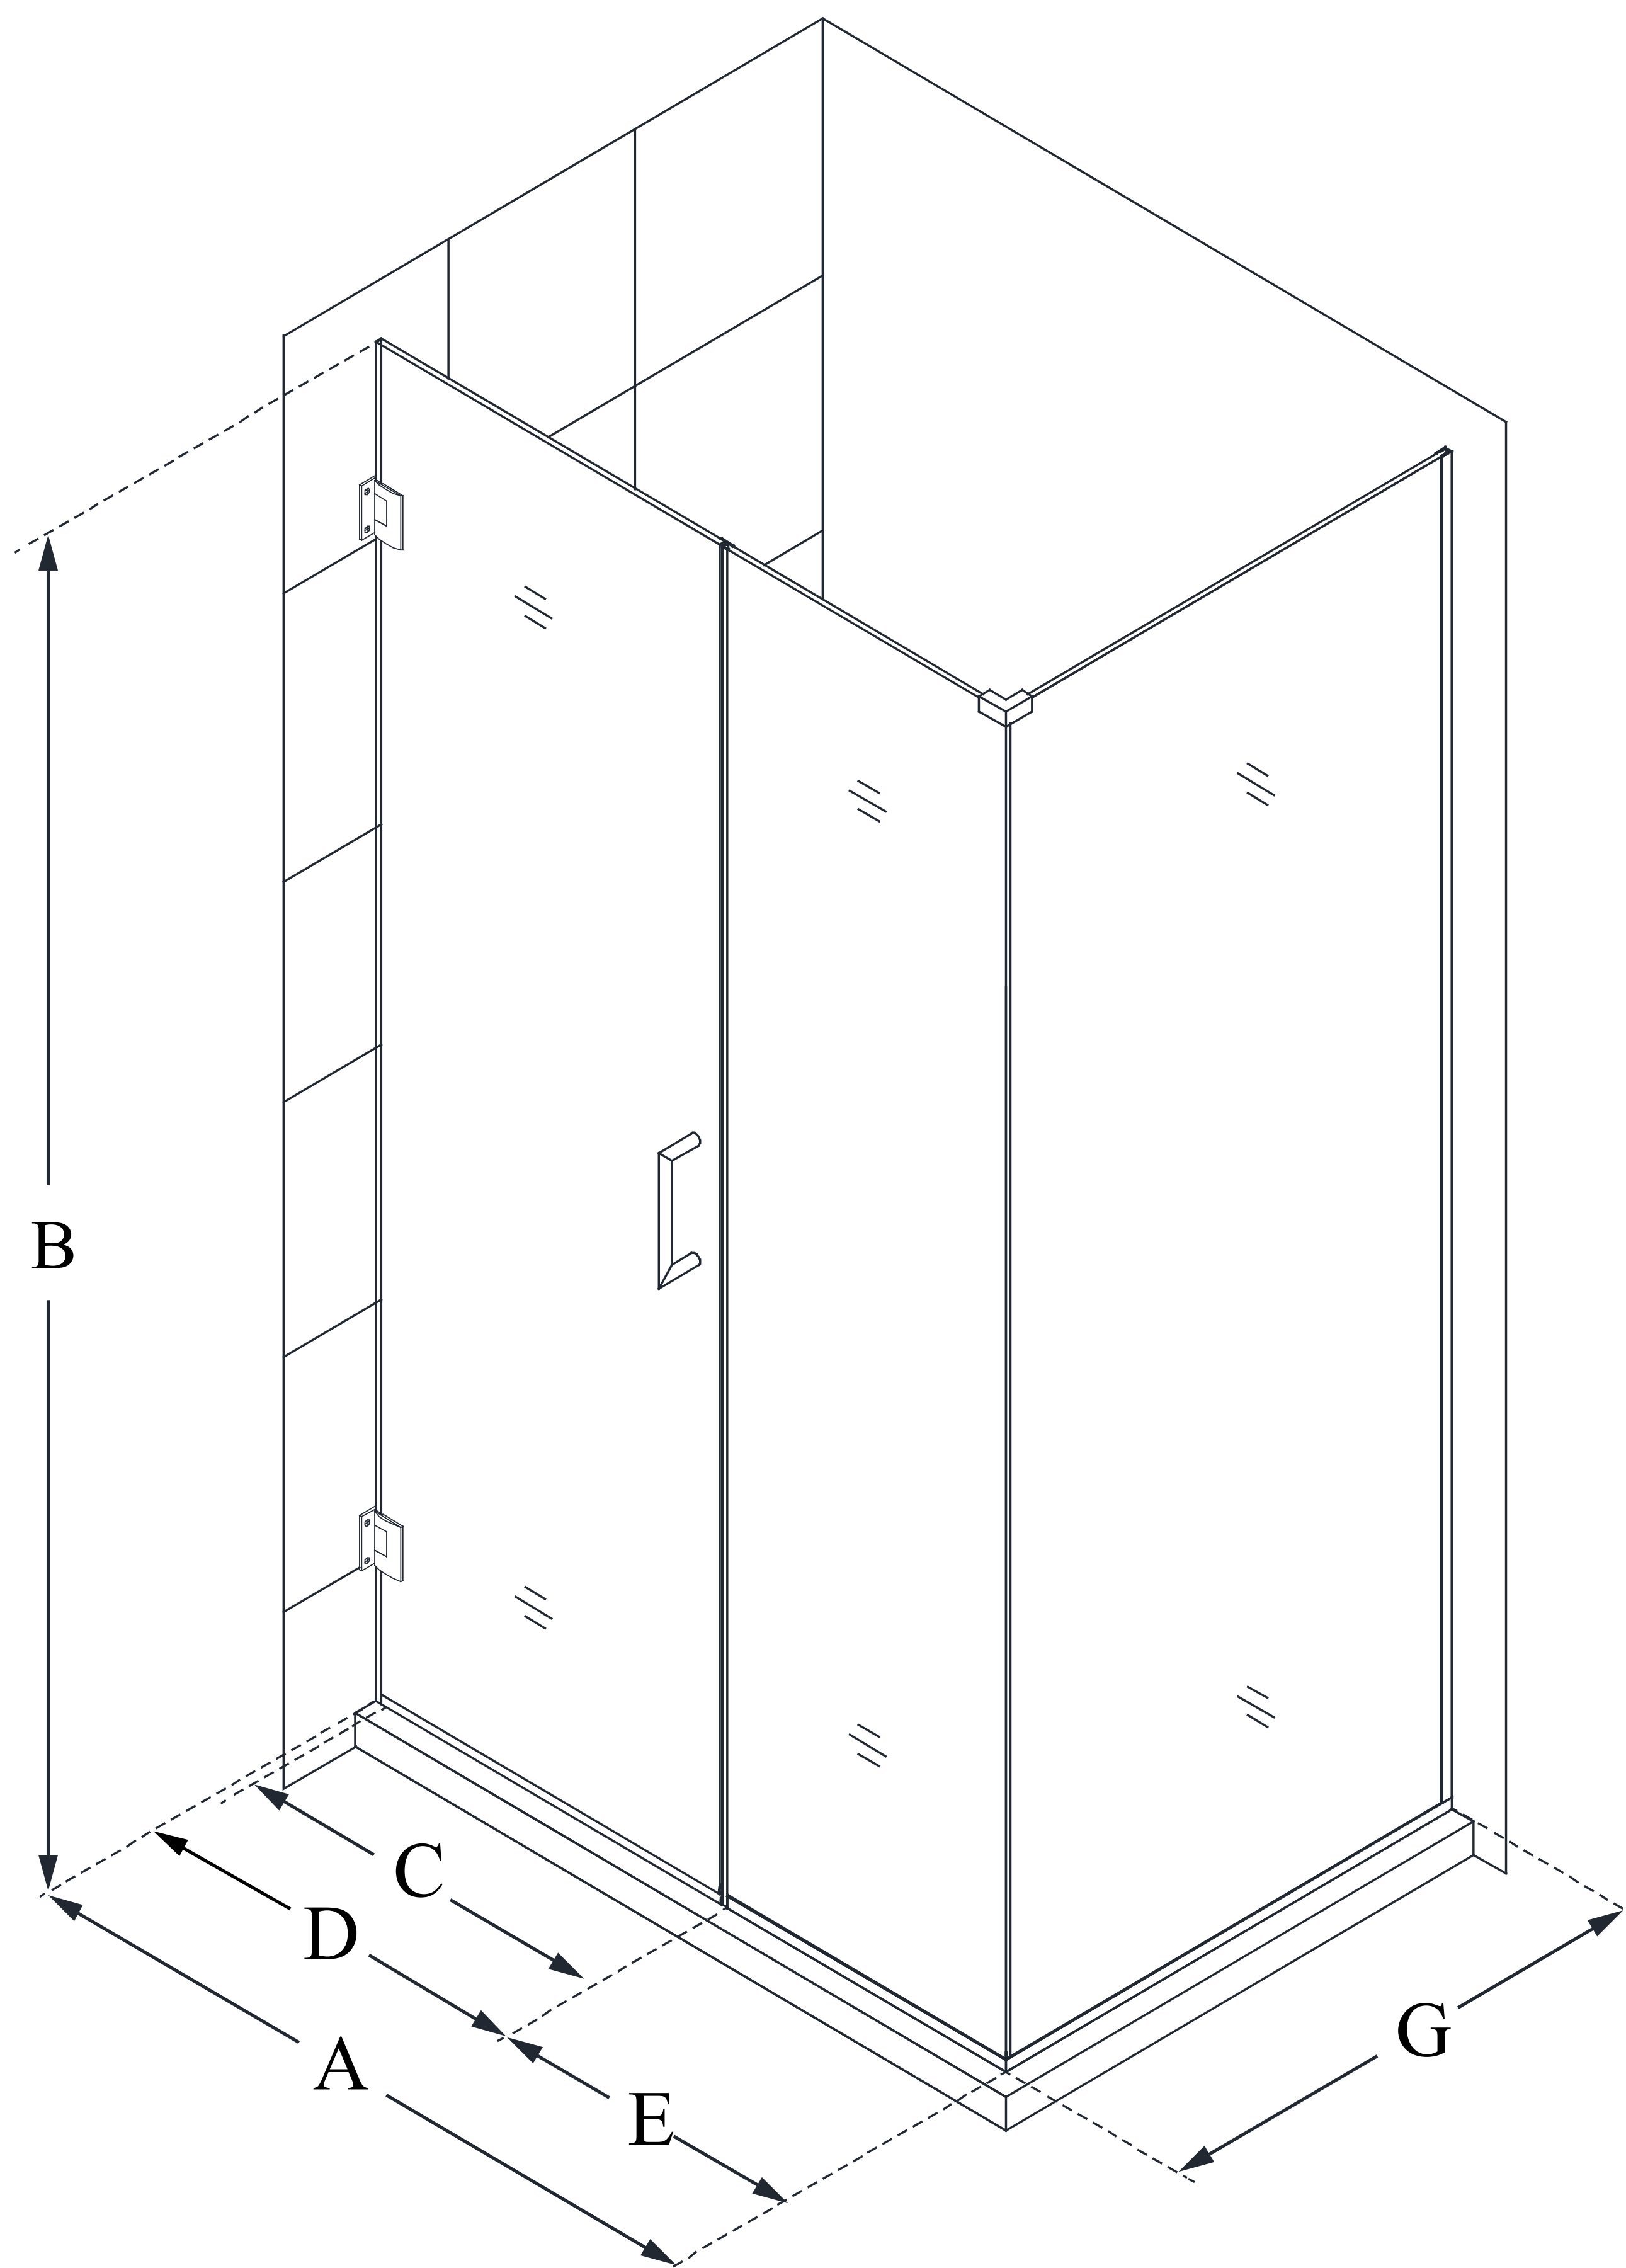

SHEN-24525340

UNIDOOR PLUS

DreamLine Unidoor Plus 52
1/2 in. W x 34 3/8 in. D x 72 in.
H Frameless Hinged Shower
Enclosure, Clear Glass

SWING DOOR

CONFIGURATION DIMENSIONS:

A: 52 1/2 in.

MODEL WIDTH

B: 72 in.

MODEL HEIGHT

C: 29 in.

ACCESS WIDTH

D: 30 in.

DOOR WIDTH

E: 22 1/2 in.

INLINE PANEL WIDTH

G: 34 3/8 in.

RETURN PANEL WIDTH

DreamLine reserves the right to update or modify the hardware or materials pictured without prior notice for the purpose of product improvement and customer satisfaction.