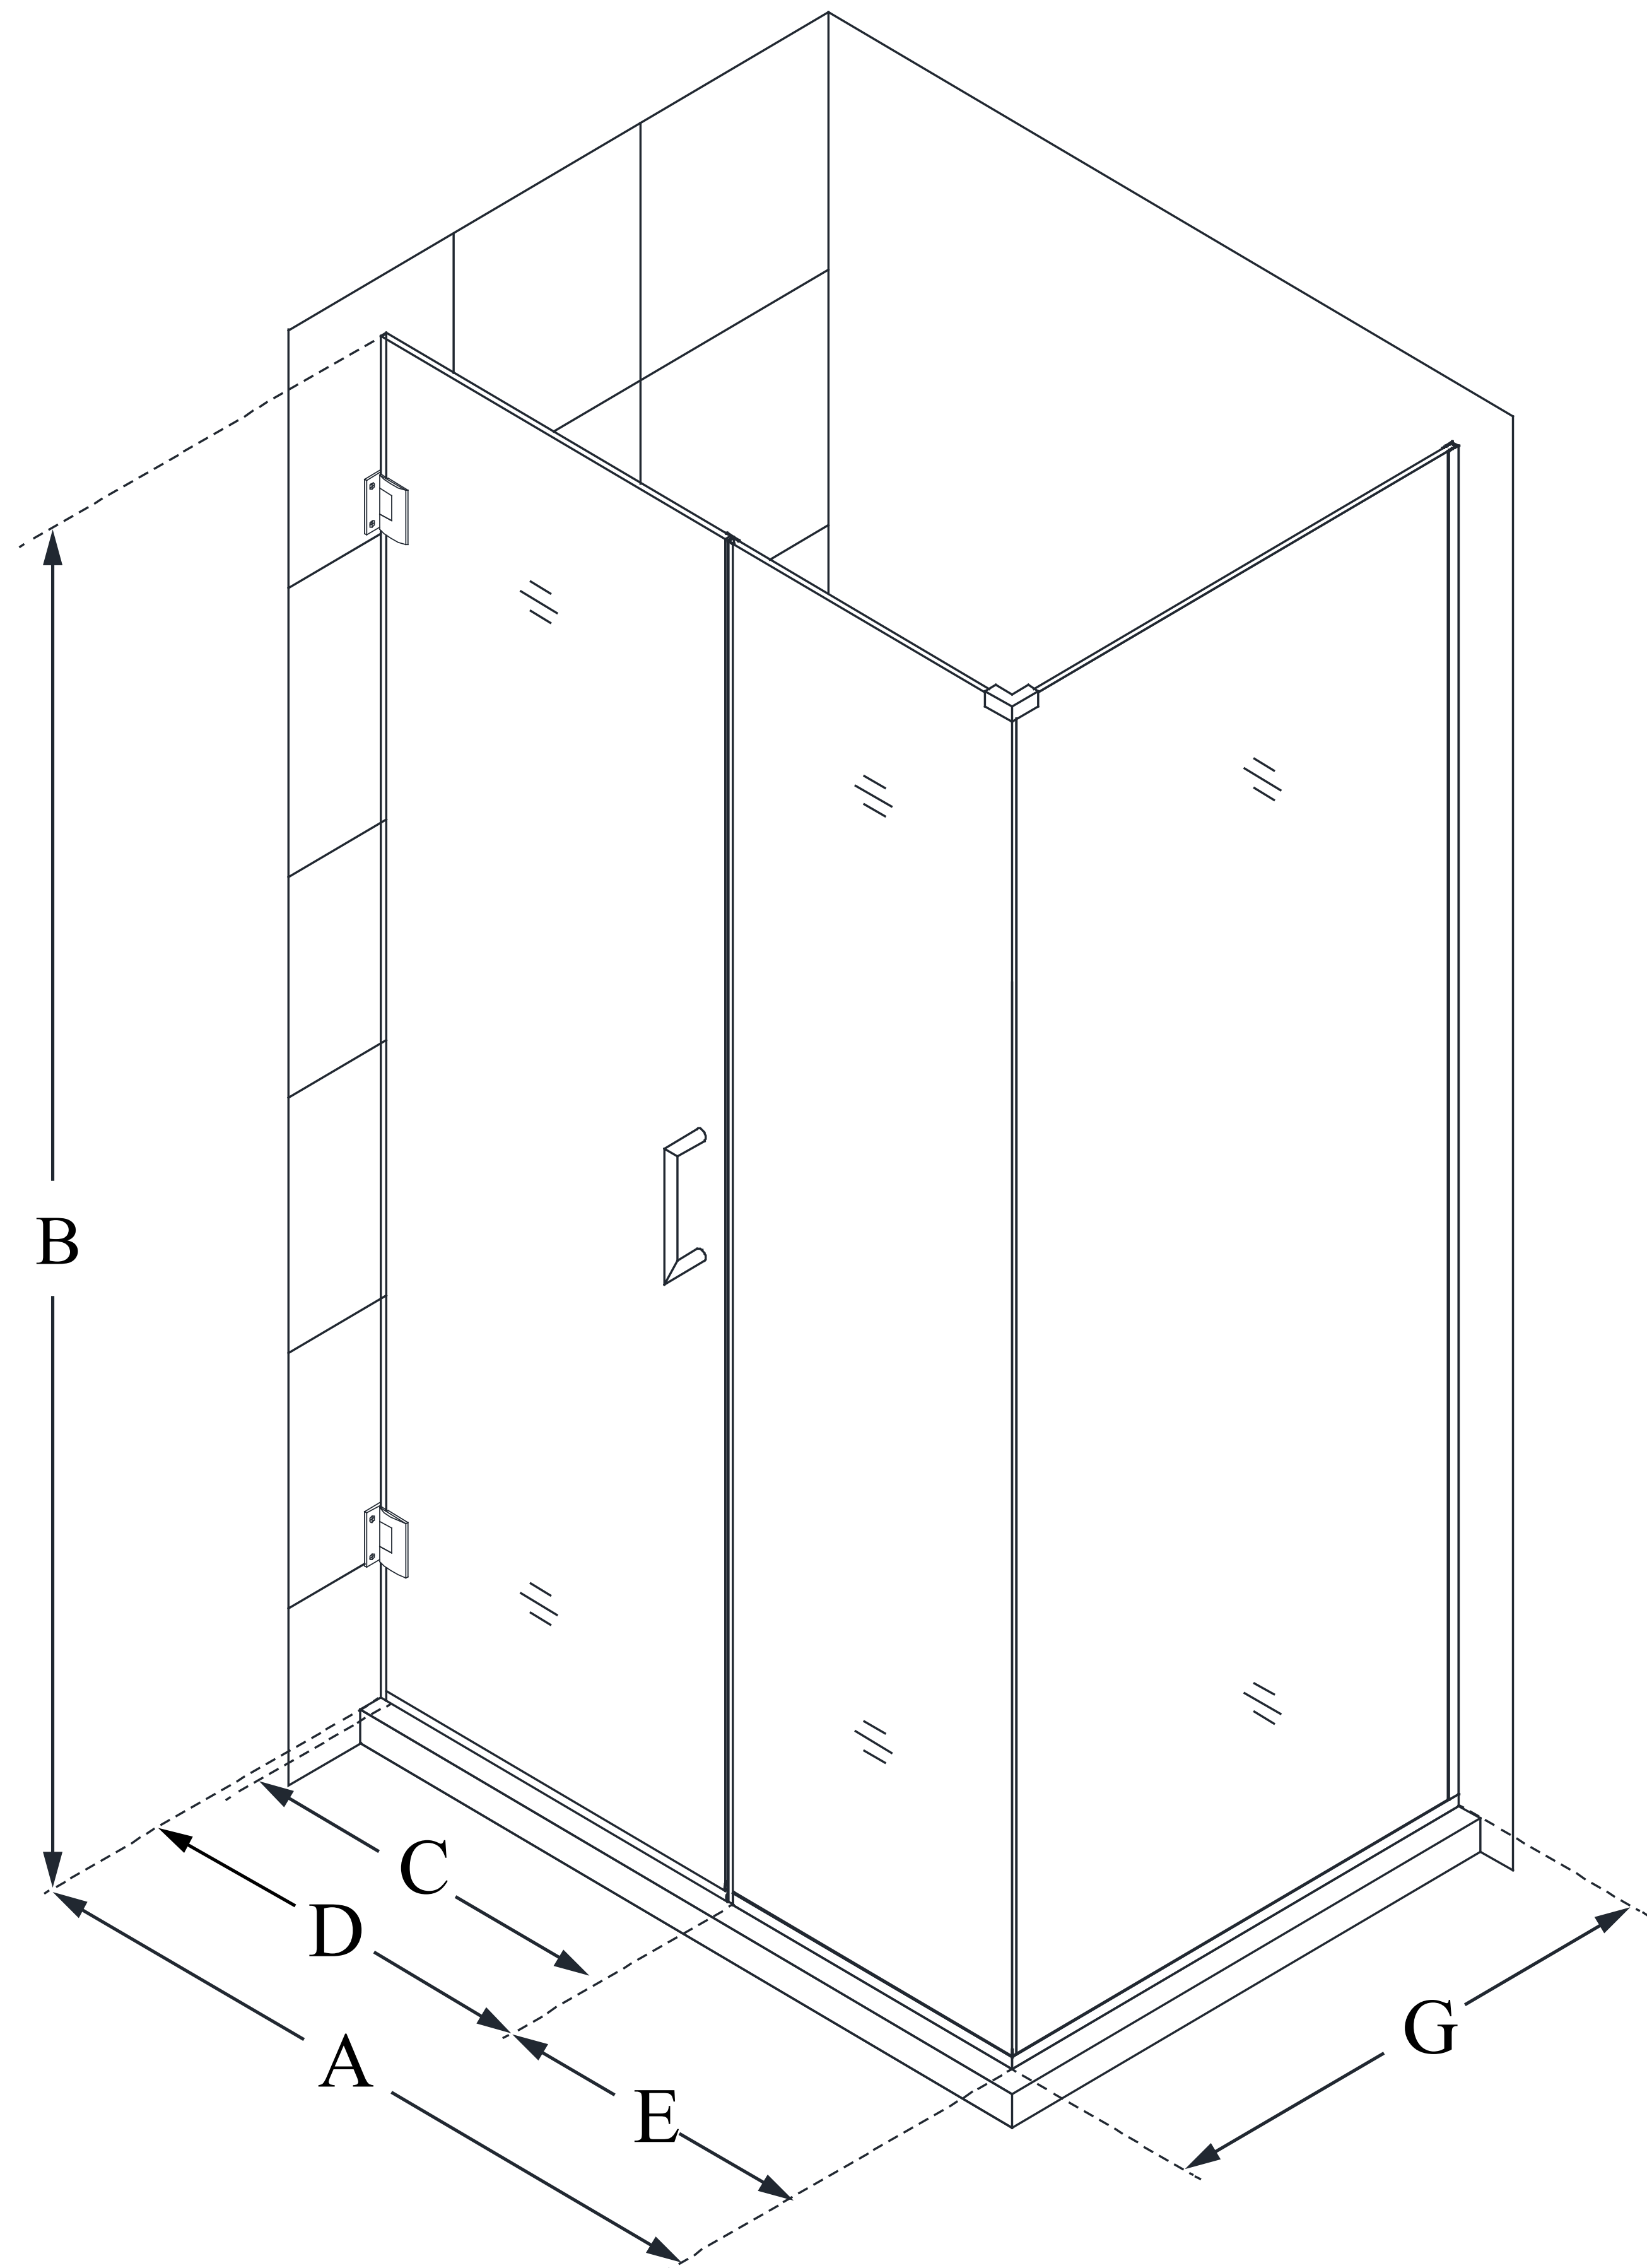

SHEN-24355300

UNIDOOR PLUS

DreamLine Unidoor Plus 35
1/2 in. W x 30 3/8 in. D x 72 in.
H Frameless Hinged Shower
Enclosure, Clear Glass

SWING DOOR

CONFIGURATION DIMENSIONS:

A: 35 1/2 in.

MODEL WIDTH

B: 72 in.

MODEL HEIGHT

C: 28 in.

ACCESS WIDTH

D: 29 in.

DOOR WIDTH

E: 6 1/2 in.

INLINE PANEL WIDTH

G: 30 3/8 in.

RETURN PANEL WIDTH

DreamLine reserves the right to update or modify the hardware or materials pictured without prior notice for the purpose of product improvement and customer satisfaction.