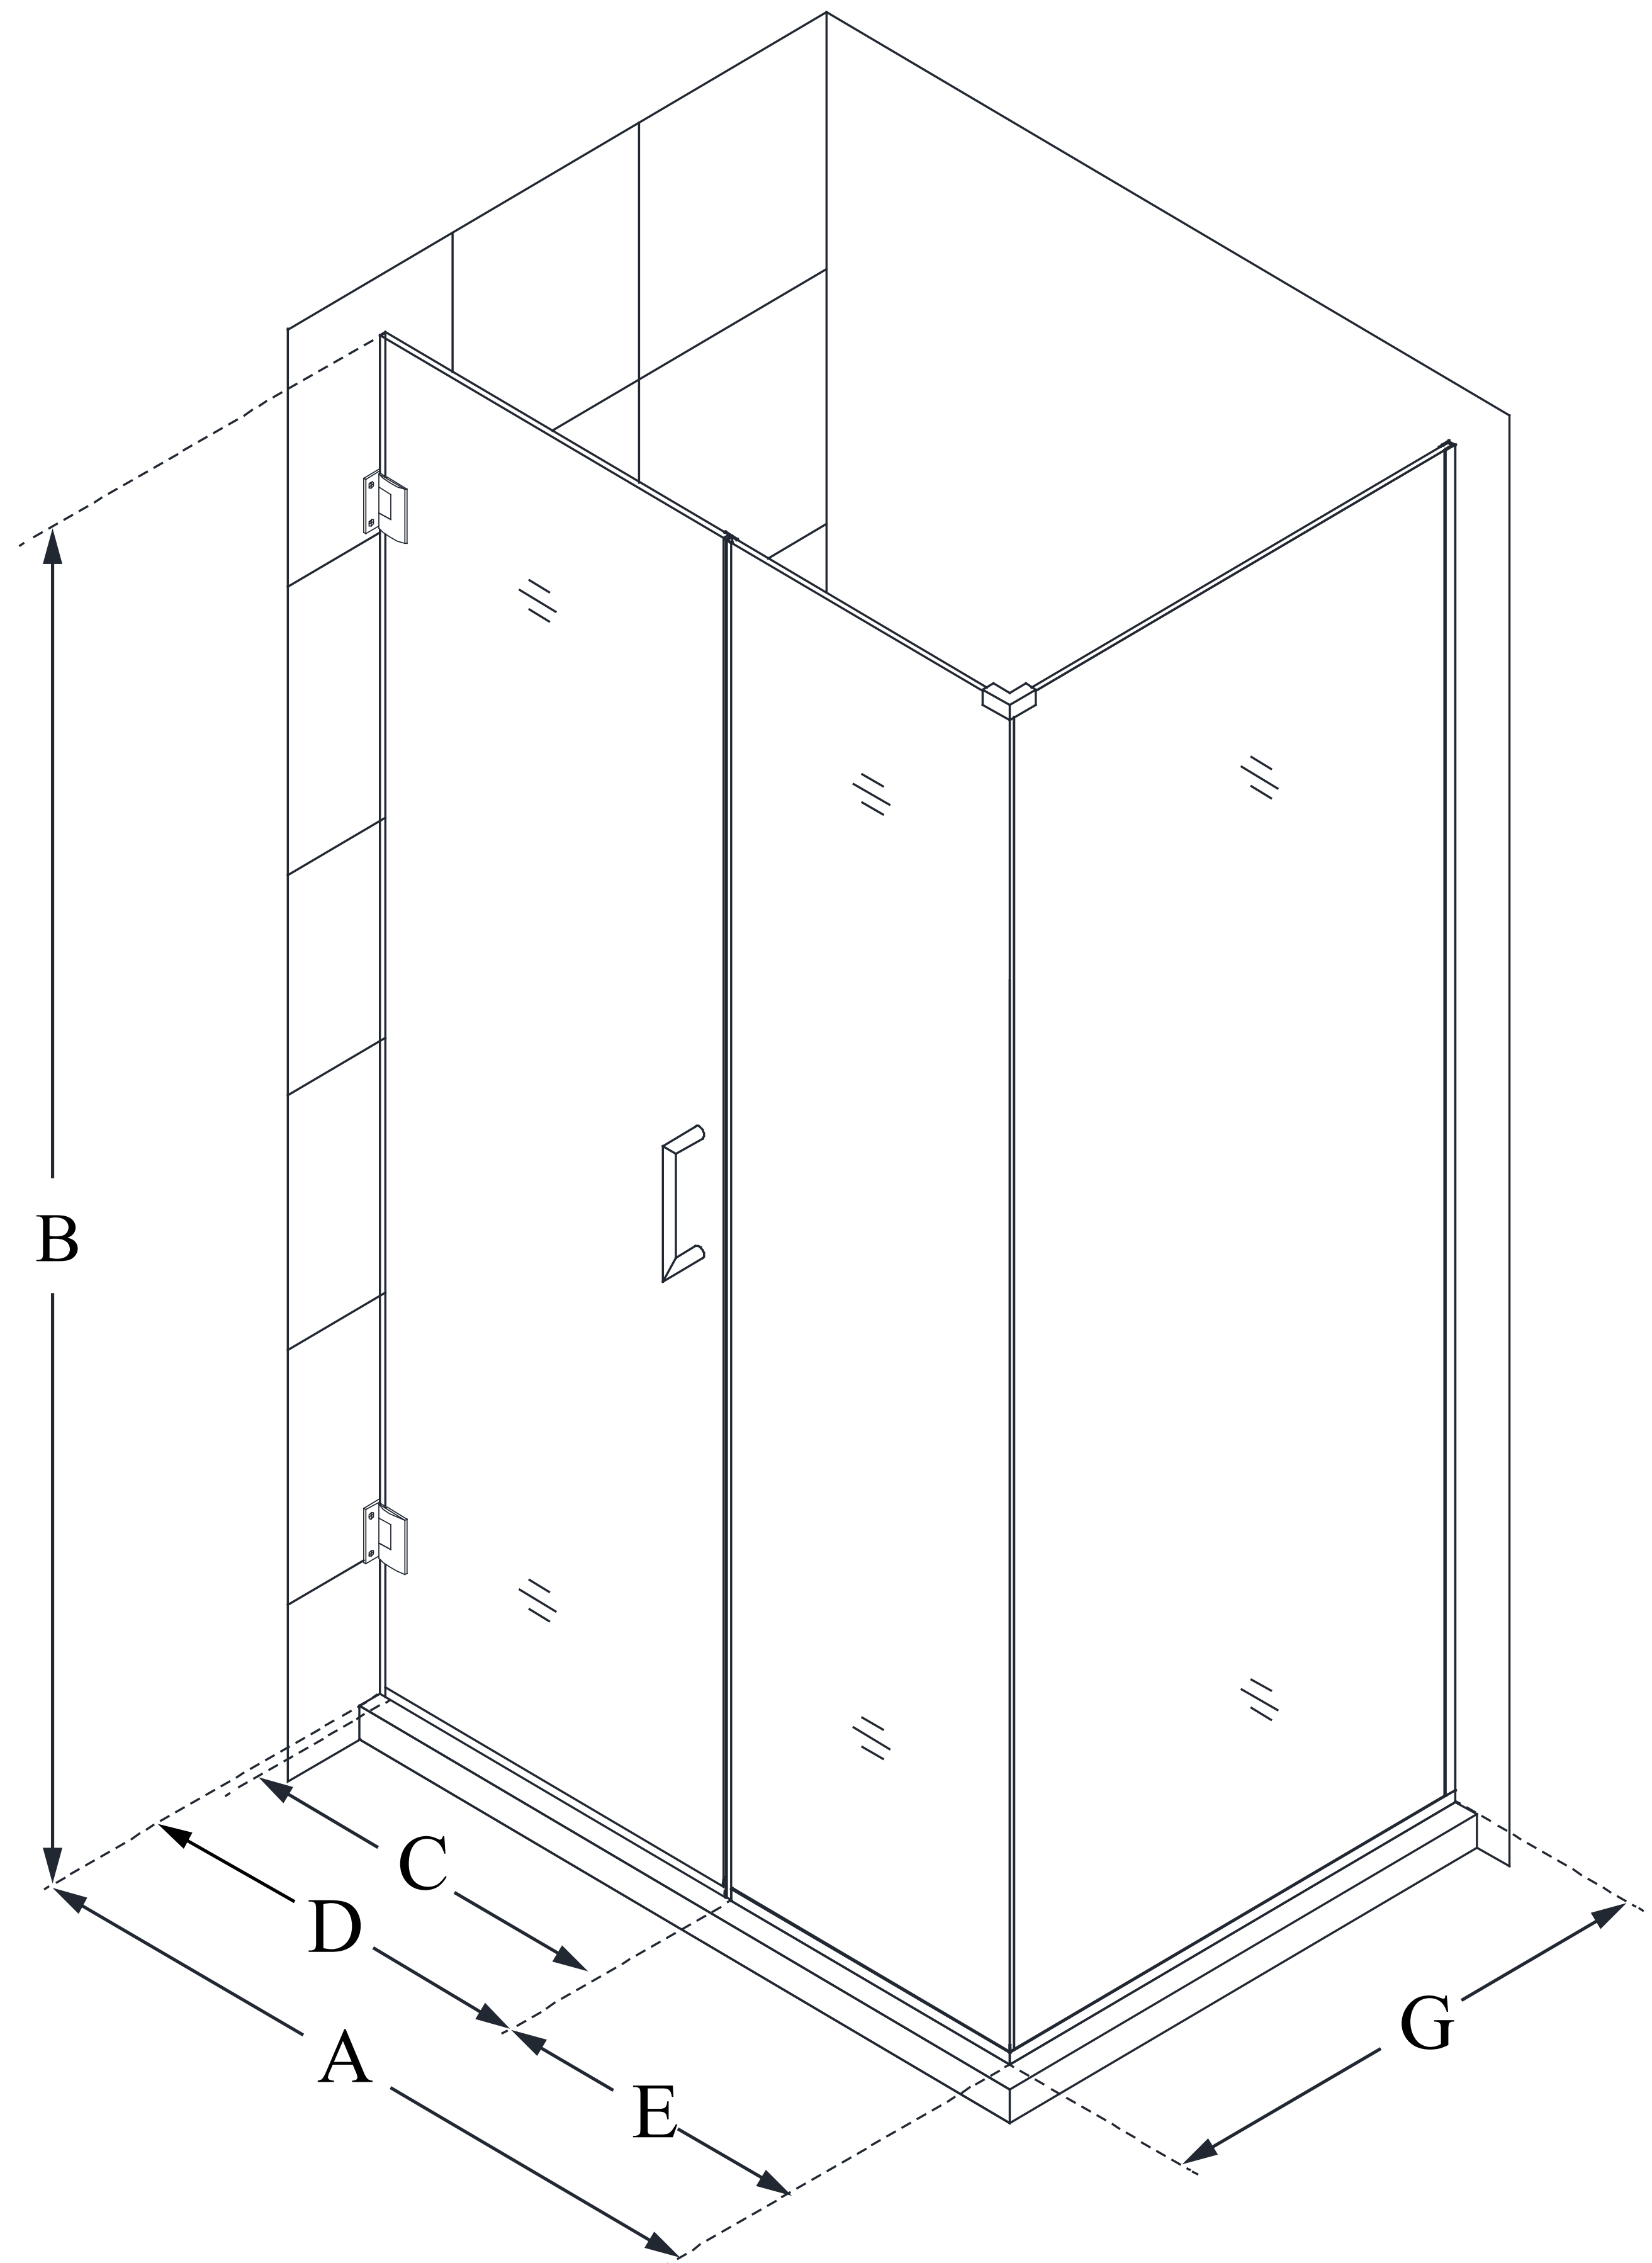

SHEN-24600300

UNIDOOR PLUS

DreamLine Unidoor Plus 60 in. W
x 30 3/8 in. D x 72 in. H Frameless
Hinged Shower Enclosure, Clear
Glass

SWING DOOR

CONFIGURATION DIMENSIONS:

A: 60 in.

MODEL WIDTH

B: 72 in.

MODEL HEIGHT

C: 29 in.

ACCESS WIDTH

D: 30 in.

DOOR WIDTH

E: 30 in.

INLINE PANEL WIDTH

G: 30 3/8 in.

RETURN PANEL WIDTH

DreamLine reserves the right to update or modify the hardware or materials pictured without prior notice for the purpose of product improvement and customer satisfaction.