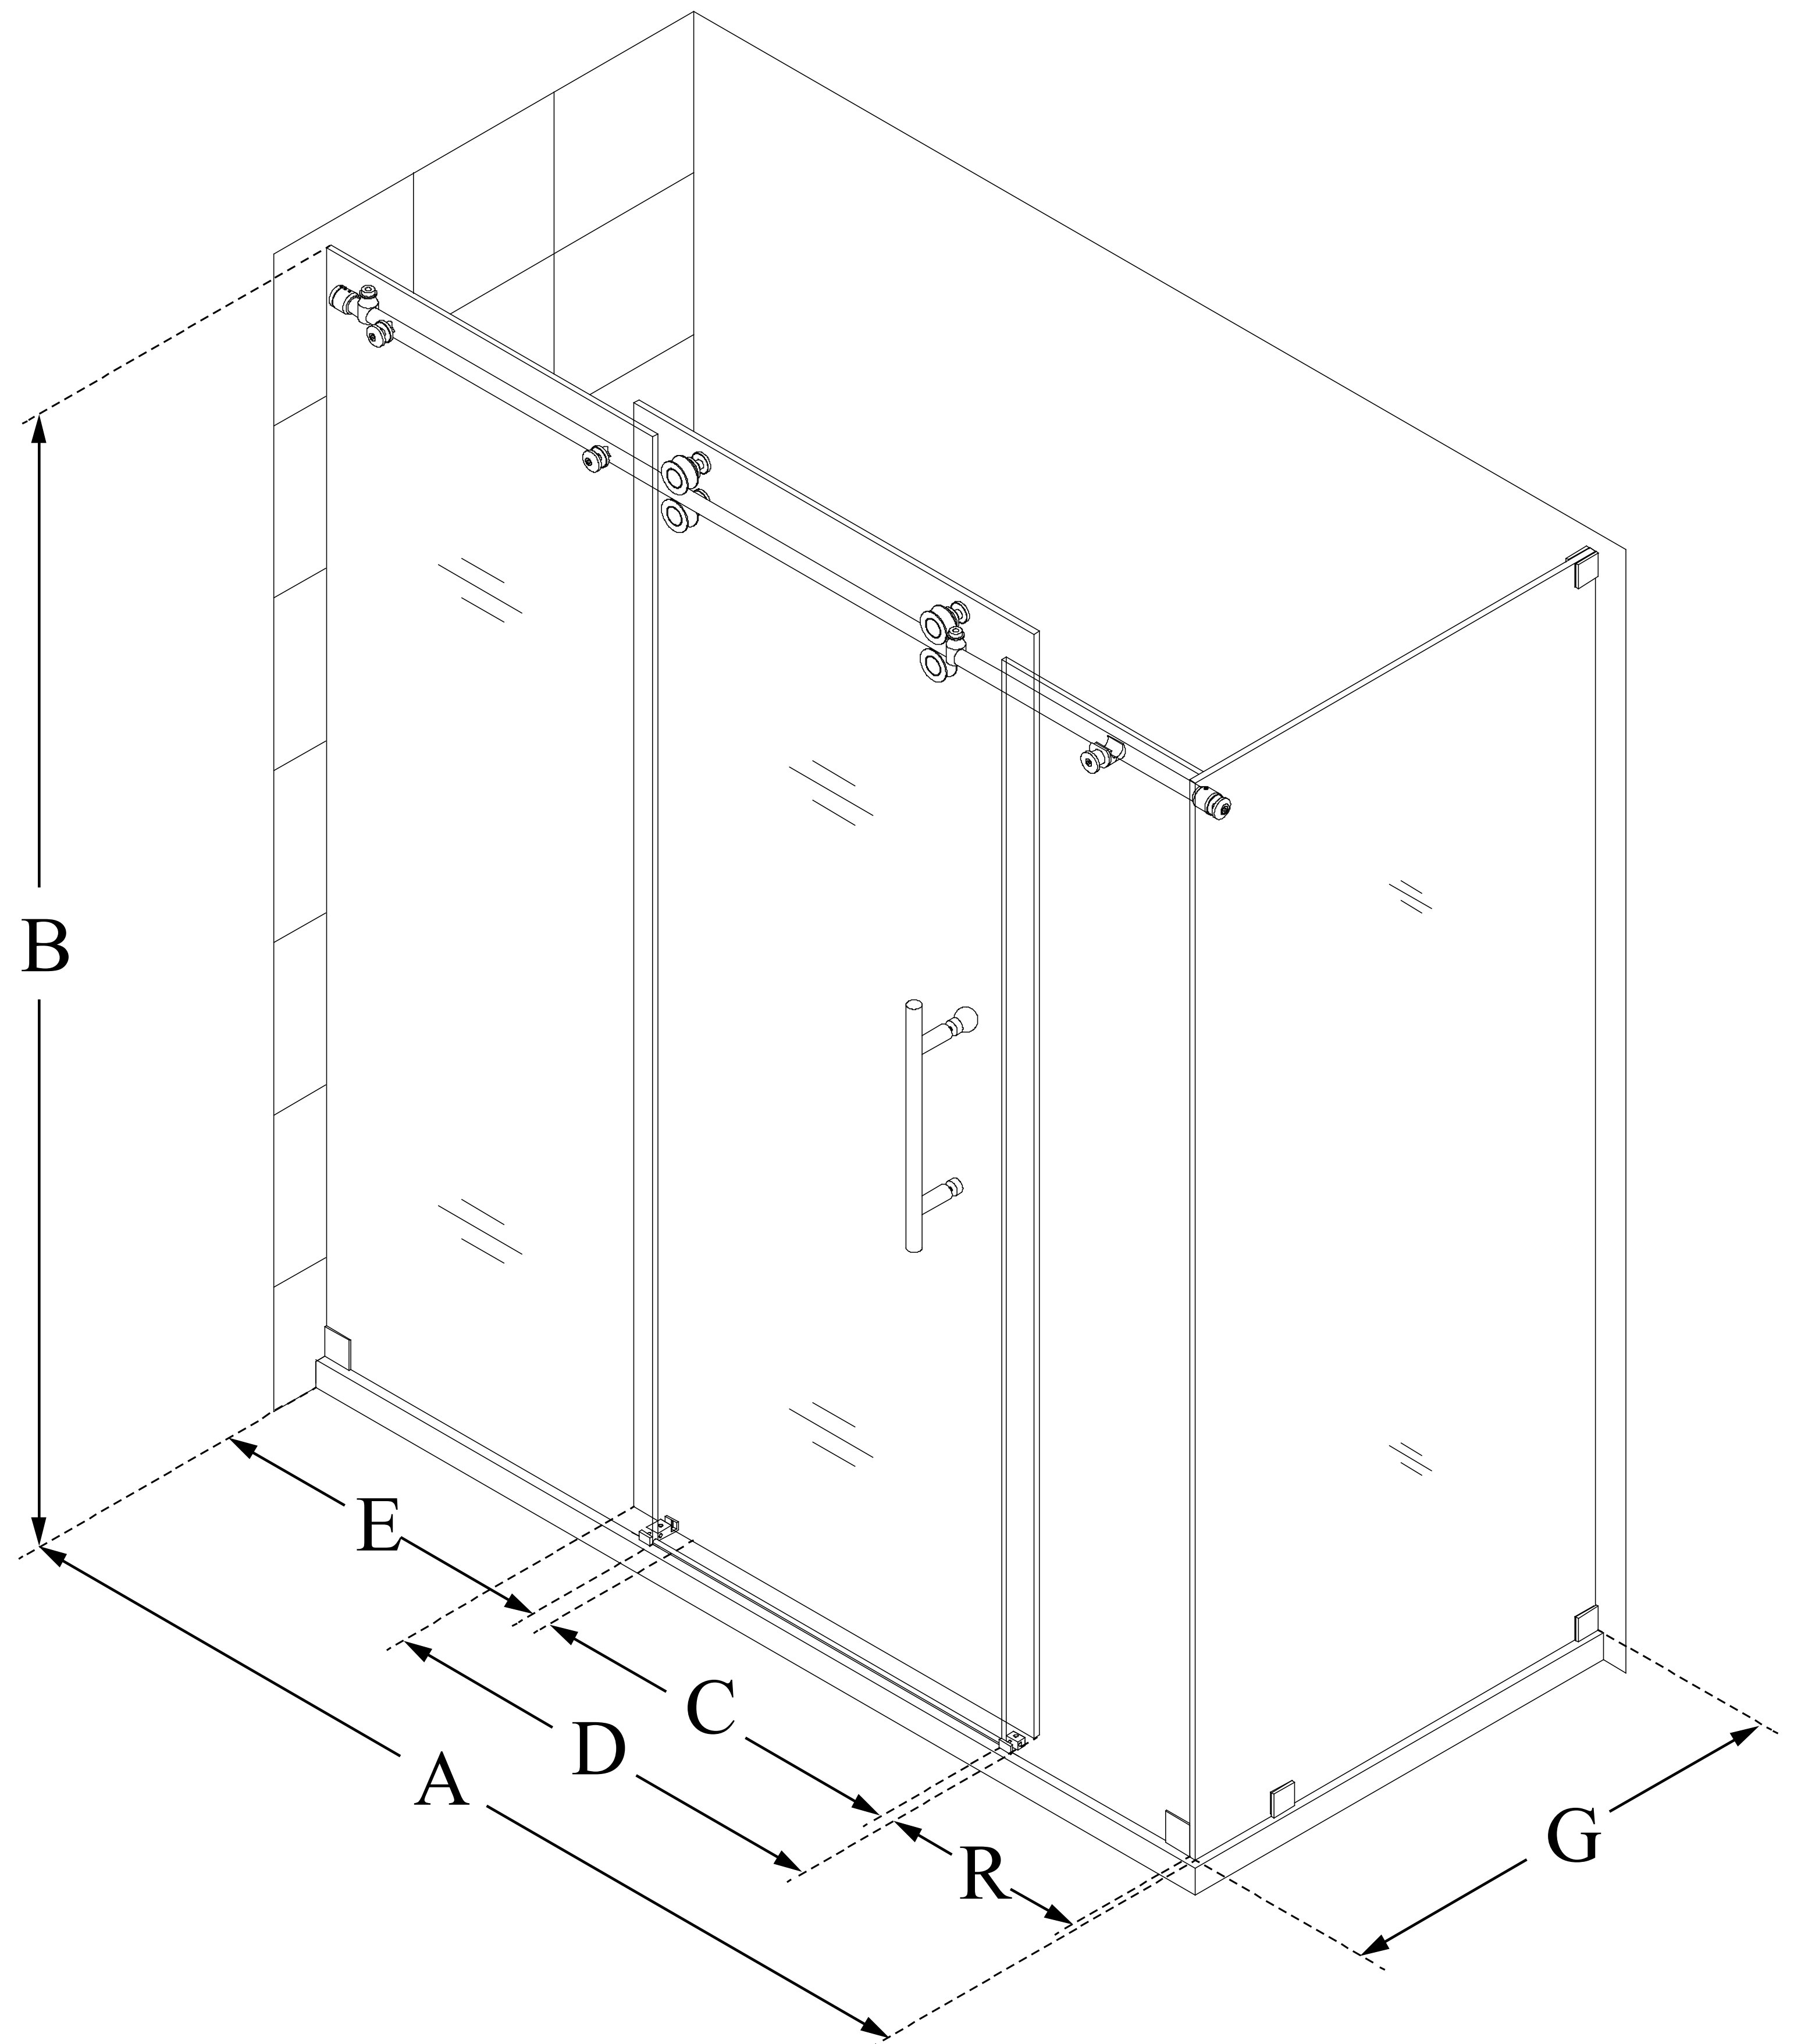

SHEN-6134722

ENIGMA-XO

DreamLine Enigma-XO 34 1/2
in. D x 72 3/8 in. W x 76 in. H
Fully Frameless Sliding Shower
Enclosure

SLIDING DOOR

CONFIGURATION DIMENSIONS:

A: 68 3/8 - 72 3/8 in.

MODEL WIDTH

B: 76 in.

MODEL HEIGHT

C: 21 5/8 - 25 5/8 in.

ACCESS WIDTH

D: 32 1/16 in.

DOOR WIDTH

E: 29 3/16 in.

INLINE PANEL WIDTH

R: 13 3/8 in.

ADDITIONAL INLINE PANEL WIDTH

G: 34 1/2 in.

RETURN PANEL WIDTH

DreamLine reserves the right to update or modify the hardware or materials pictured without prior notice for the purpose of product improvement and customer satisfaction.