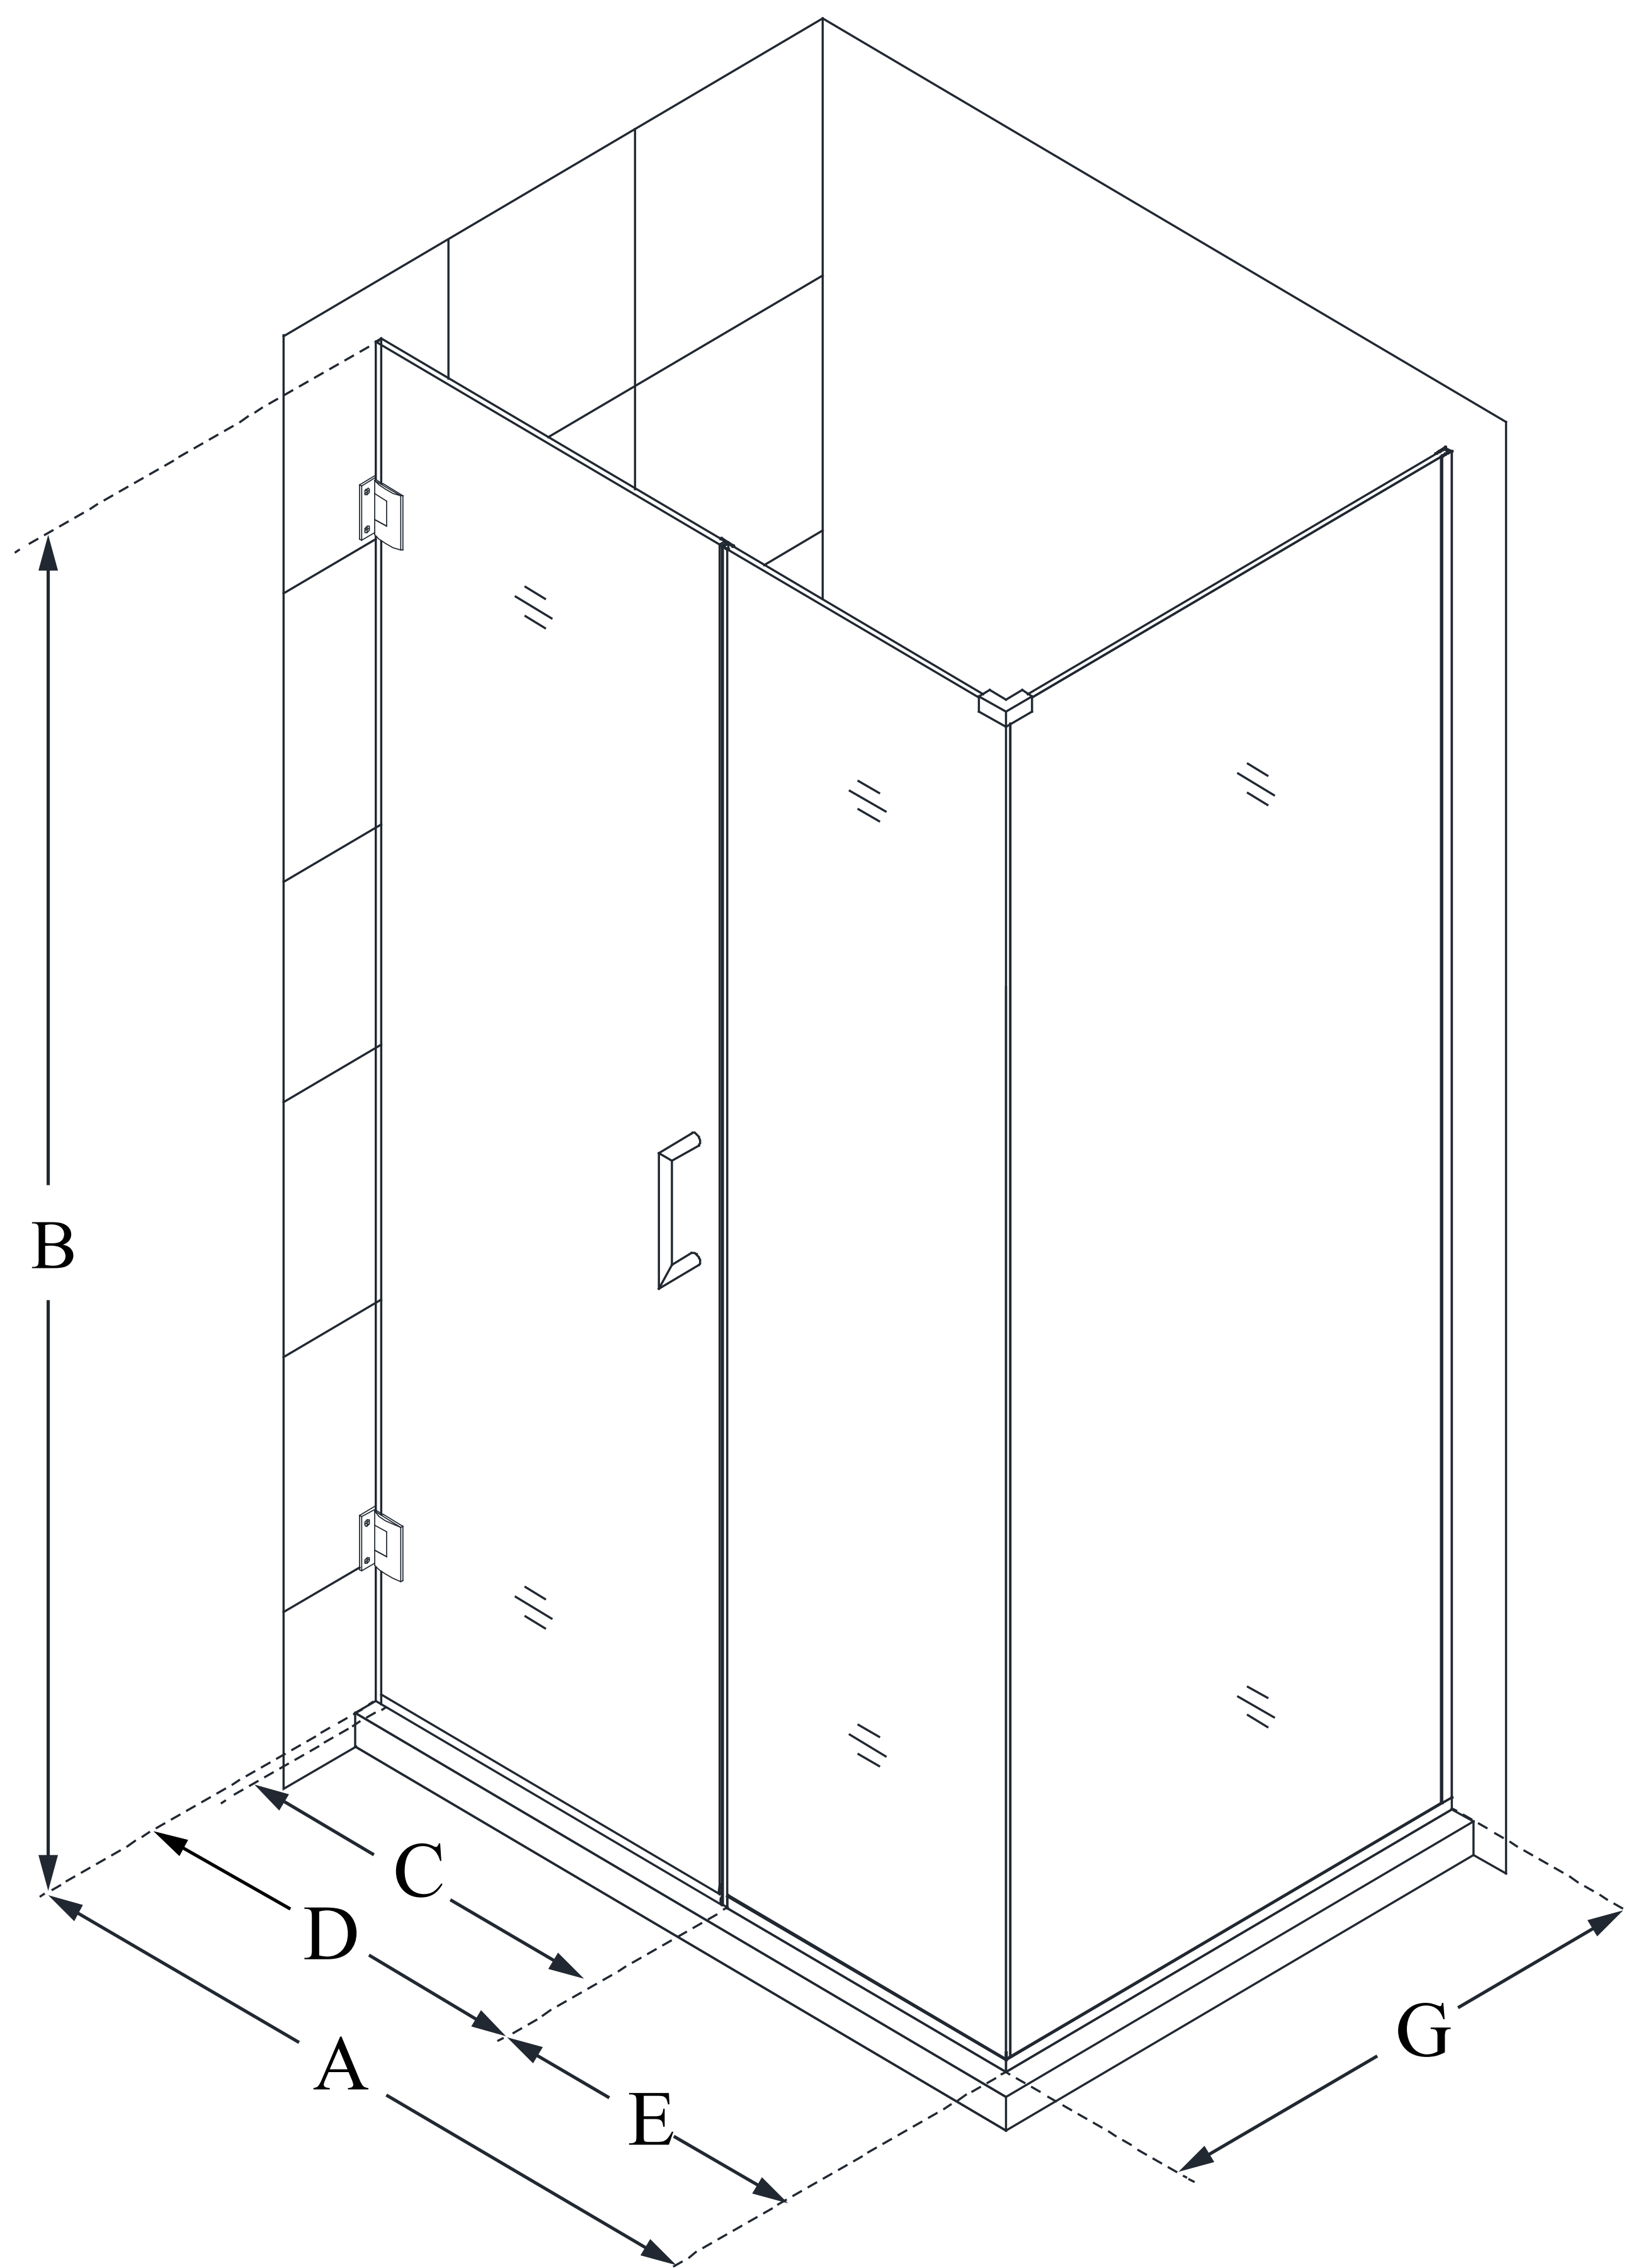

# UNIDOOR PLUS

DreamLine Unidoor Plus 57 in. W  
x 34 3/8 in. D x 72 in. H Frameless  
Hinged Shower Enclosure, Clear  
Glass

**SWING DOOR**

## CONFIGURATION DIMENSIONS:

**A: 57 in.**

MODEL WIDTH

**B: 72 in.**

MODEL HEIGHT

**C: 26 in.**

ACCESS WIDTH

**D: 27 in.**

DOOR WIDTH

**E: 30 in.**

INLINE PANEL WIDTH

**G: 34 3/8 in.**

RETURN PANEL WIDTH

DreamLine reserves the right to update or modify the hardware or materials pictured without prior notice for the purpose of product improvement and customer satisfaction.