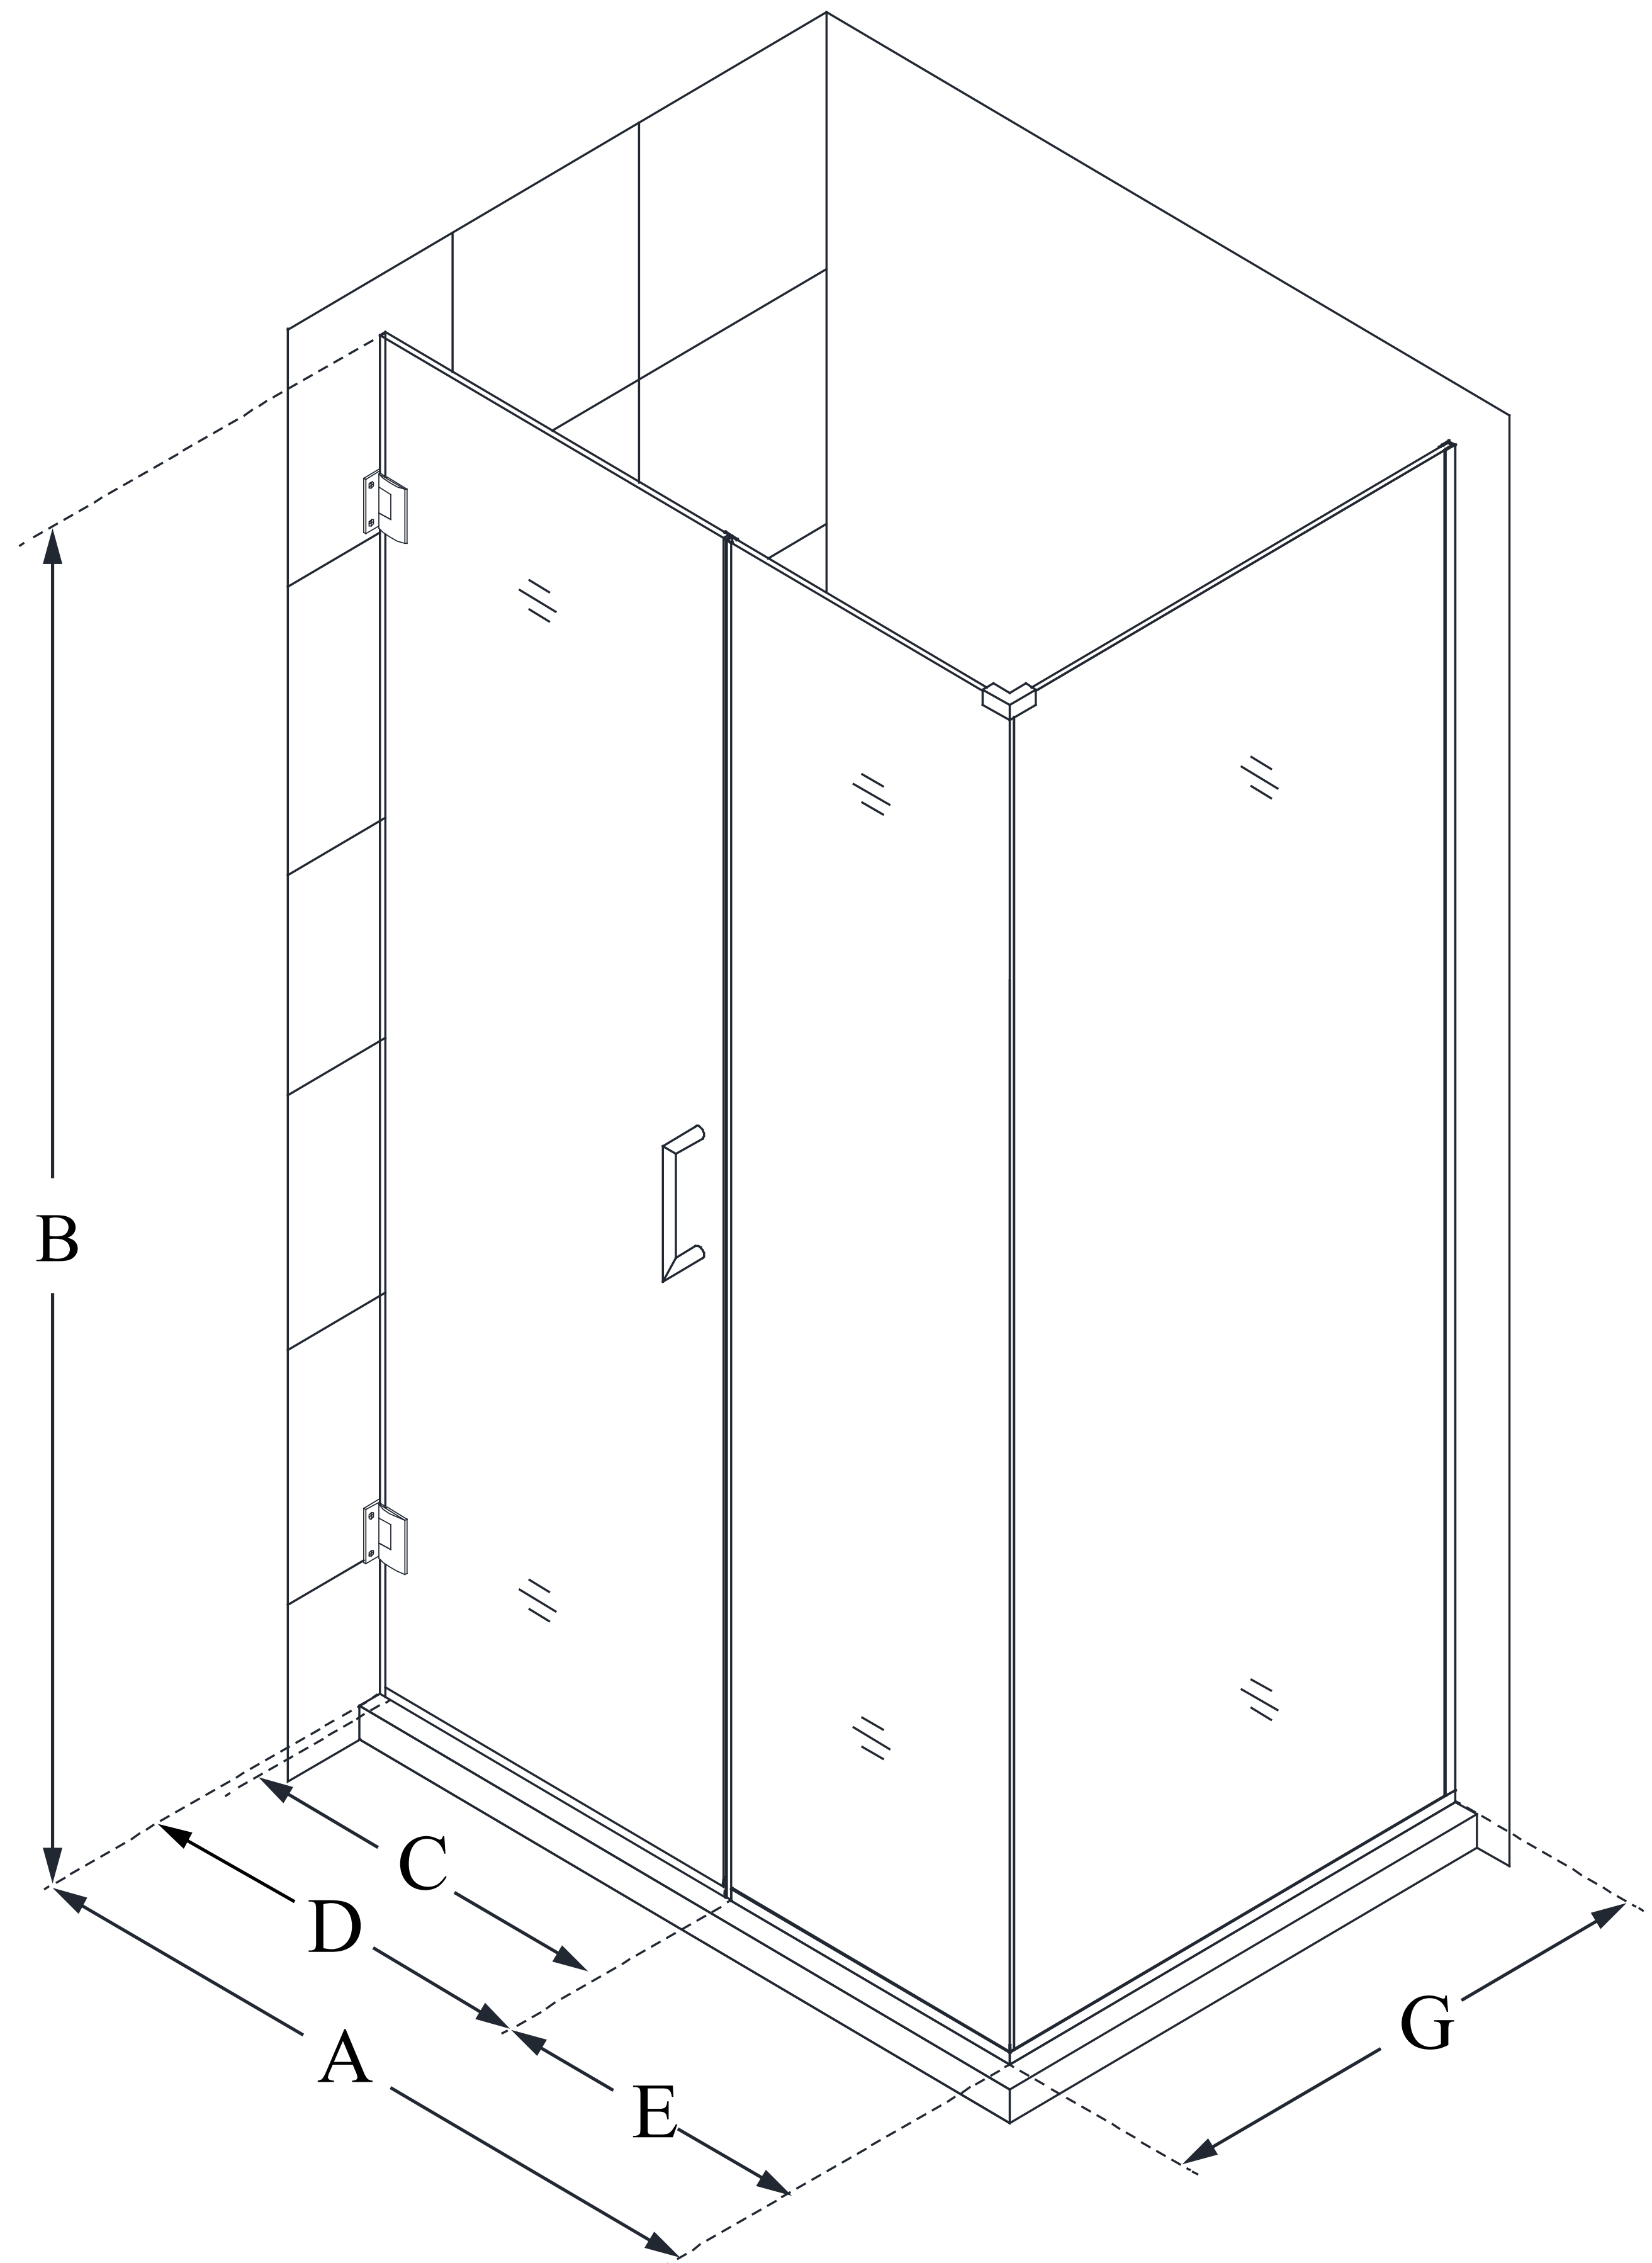

SHEN-24530340

UNIDOOR PLUS

DreamLine Unidoor Plus 53 in. W
x 34 3/8 in. D x 72 in. H Frameless
Hinged Shower Enclosure, Clear
Glass

SWING DOOR

CONFIGURATION DIMENSIONS:

A: 53 in.

MODEL WIDTH

B: 72 in.

MODEL HEIGHT

C: 22 in.

ACCESS WIDTH

D: 23 in.

DOOR WIDTH

E: 30 in.

INLINE PANEL WIDTH

G: 34 3/8 in.

RETURN PANEL WIDTH

DreamLine reserves the right to update or modify the hardware or materials pictured without prior notice for the purpose of product improvement and customer satisfaction.