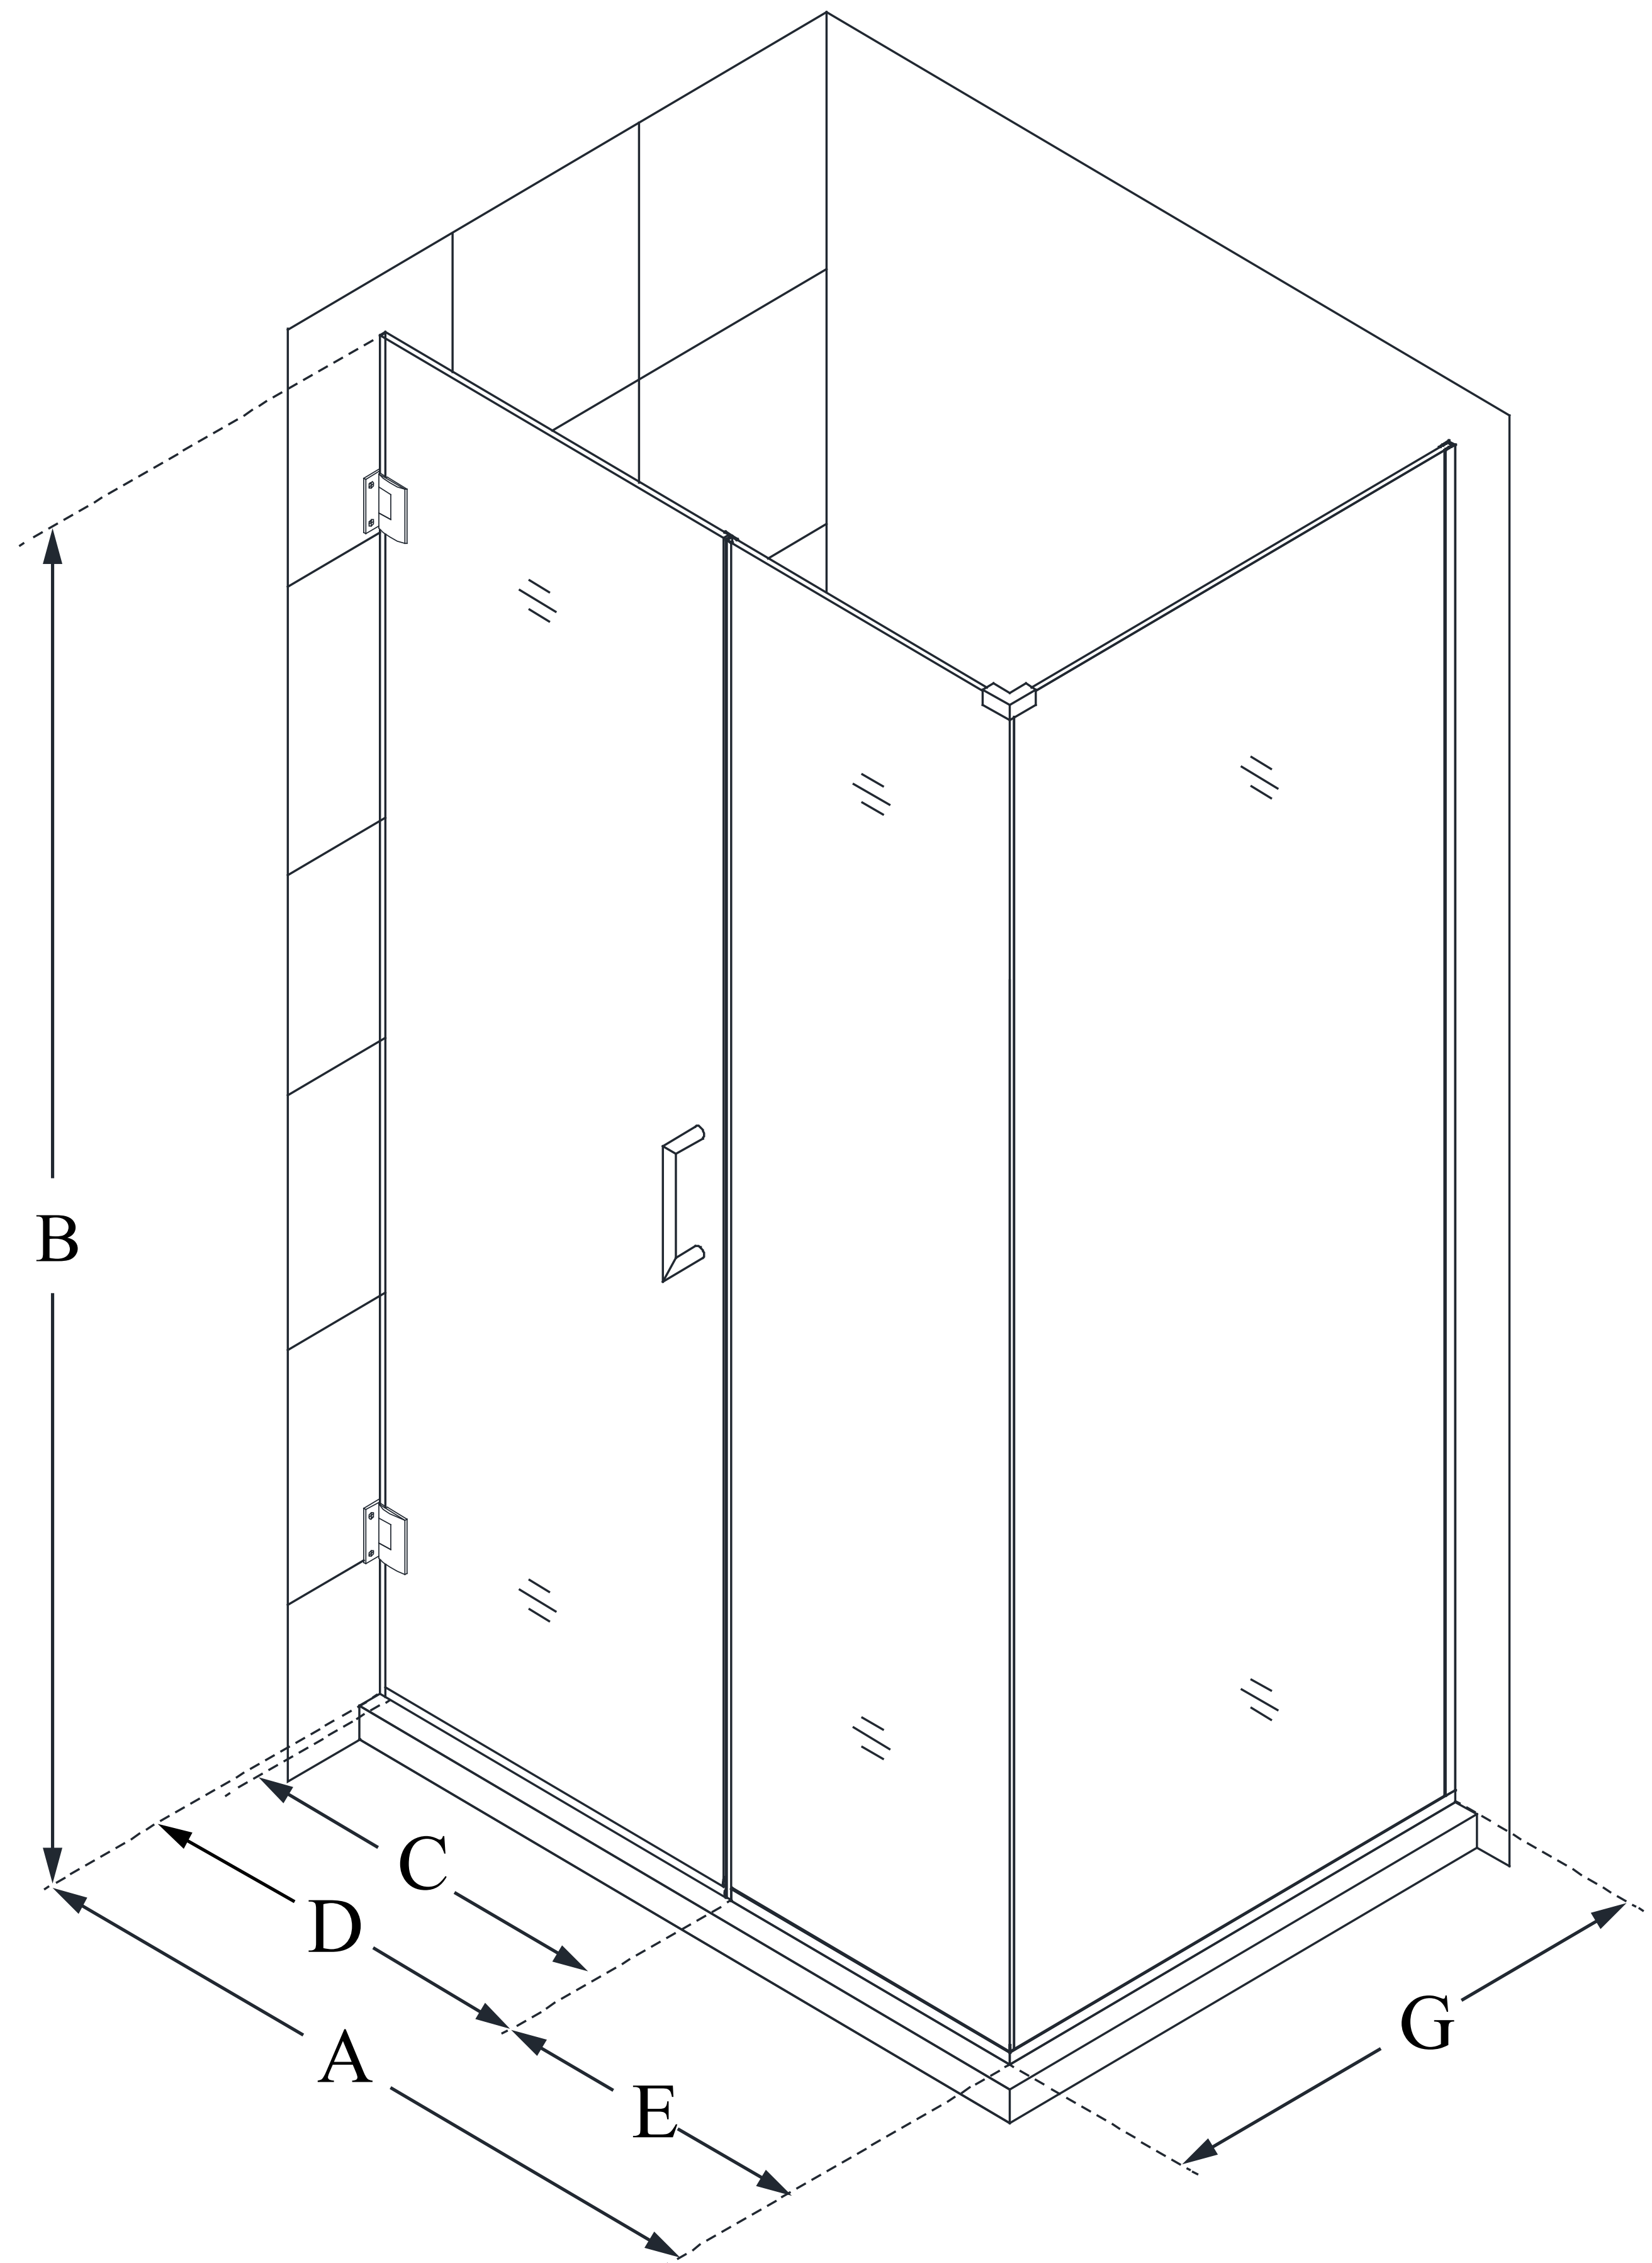

SHEN-24540340

UNIDOOR PLUS

DreamLine Unidoor Plus 54 in. W
x 34 3/8 in. D x 72 in. H Frameless
Hinged Shower Enclosure, Clear
Glass

SWING DOOR

CONFIGURATION DIMENSIONS:

A: 54 in.

MODEL WIDTH

B: 72 in.

MODEL HEIGHT

C: 23 in.

ACCESS WIDTH

D: 24 in.

DOOR WIDTH

E: 30 in.

INLINE PANEL WIDTH

G: 34 3/8 in.

RETURN PANEL WIDTH

DreamLine reserves the right to update or modify the hardware or materials pictured without prior notice for the purpose of product improvement and customer satisfaction.