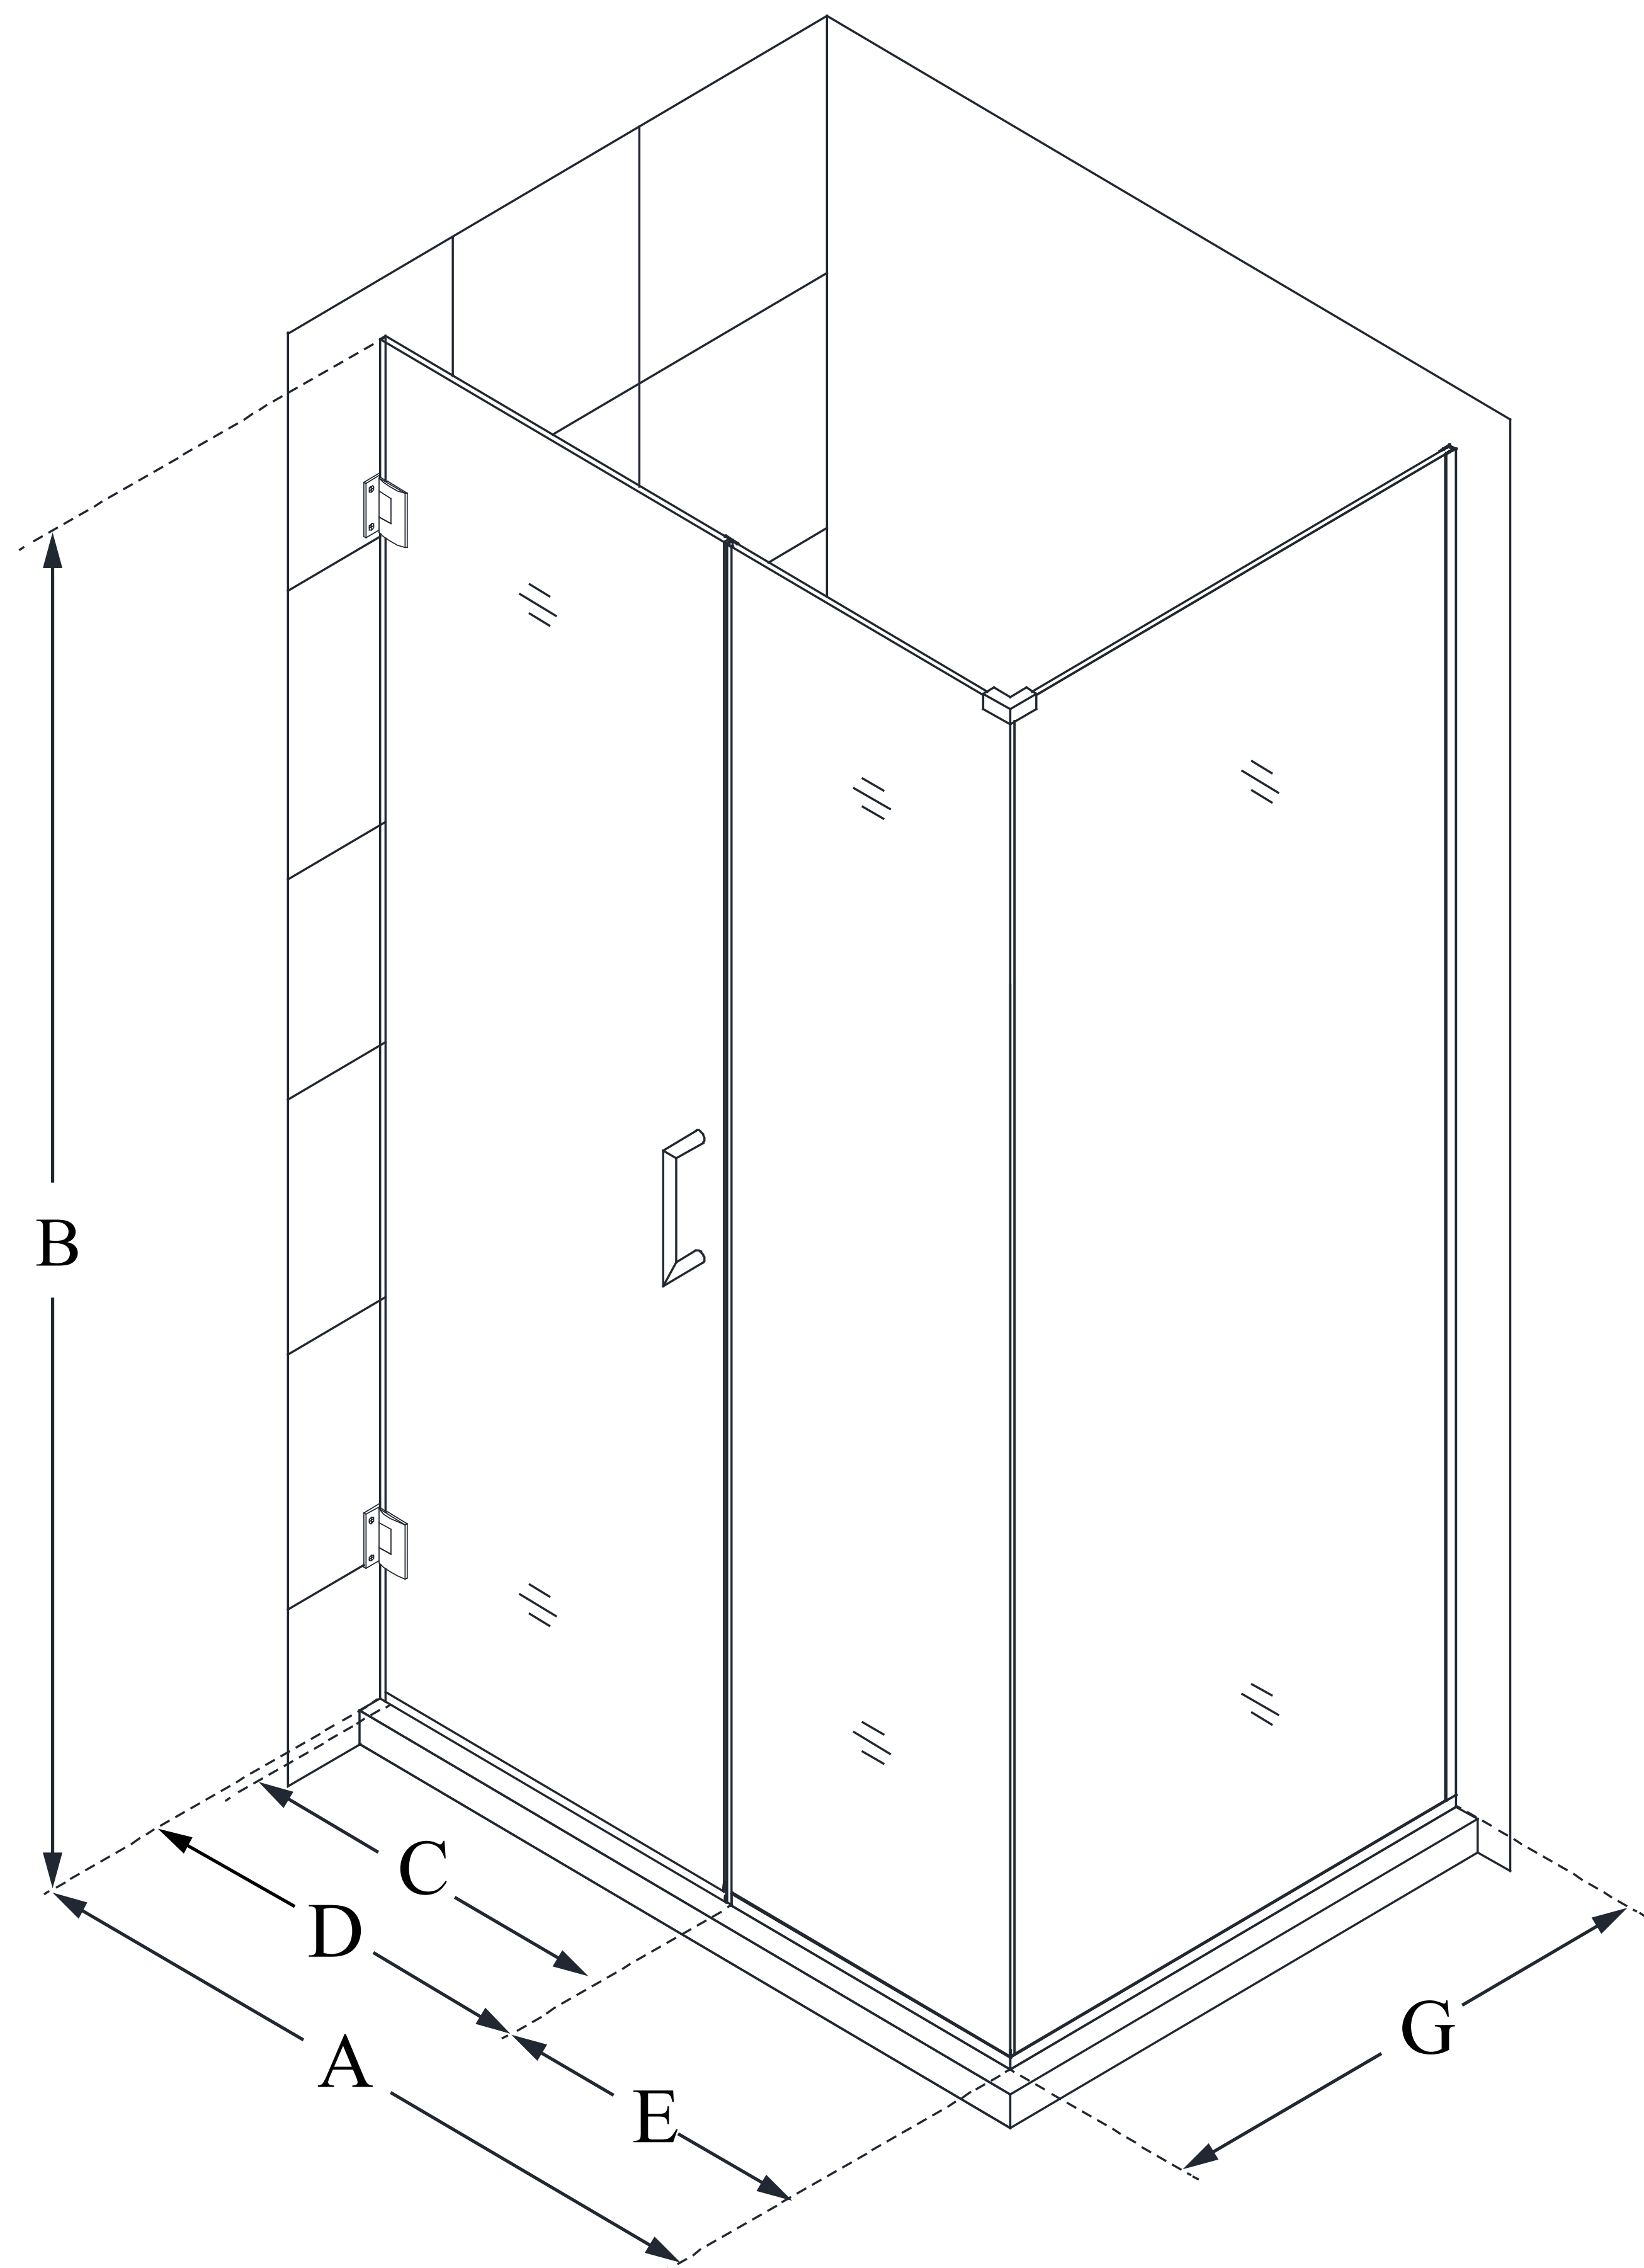

SHEN-24505300

UNIDOOR PLUS

DreamLine Unidoor Plus 50
1/2 in. W x 30 3/8 in. D x 72 in.
H Frameless Hinged Shower
Enclosure, Clear Glass

SWING DOOR

CONFIGURATION DIMENSIONS:

A: 50 1/2 in.

MODEL WIDTH

B: 72 in.

MODEL HEIGHT

C: 27 in.

ACCESS WIDTH

D: 28 in.

DOOR WIDTH

E: 22 1/2 in.

INLINE PANEL WIDTH

G: 30 3/8 in.

RETURN PANEL WIDTH

DreamLine reserves the right to update or modify the hardware or materials pictured without prior notice for the purpose of product improvement and customer satisfaction.