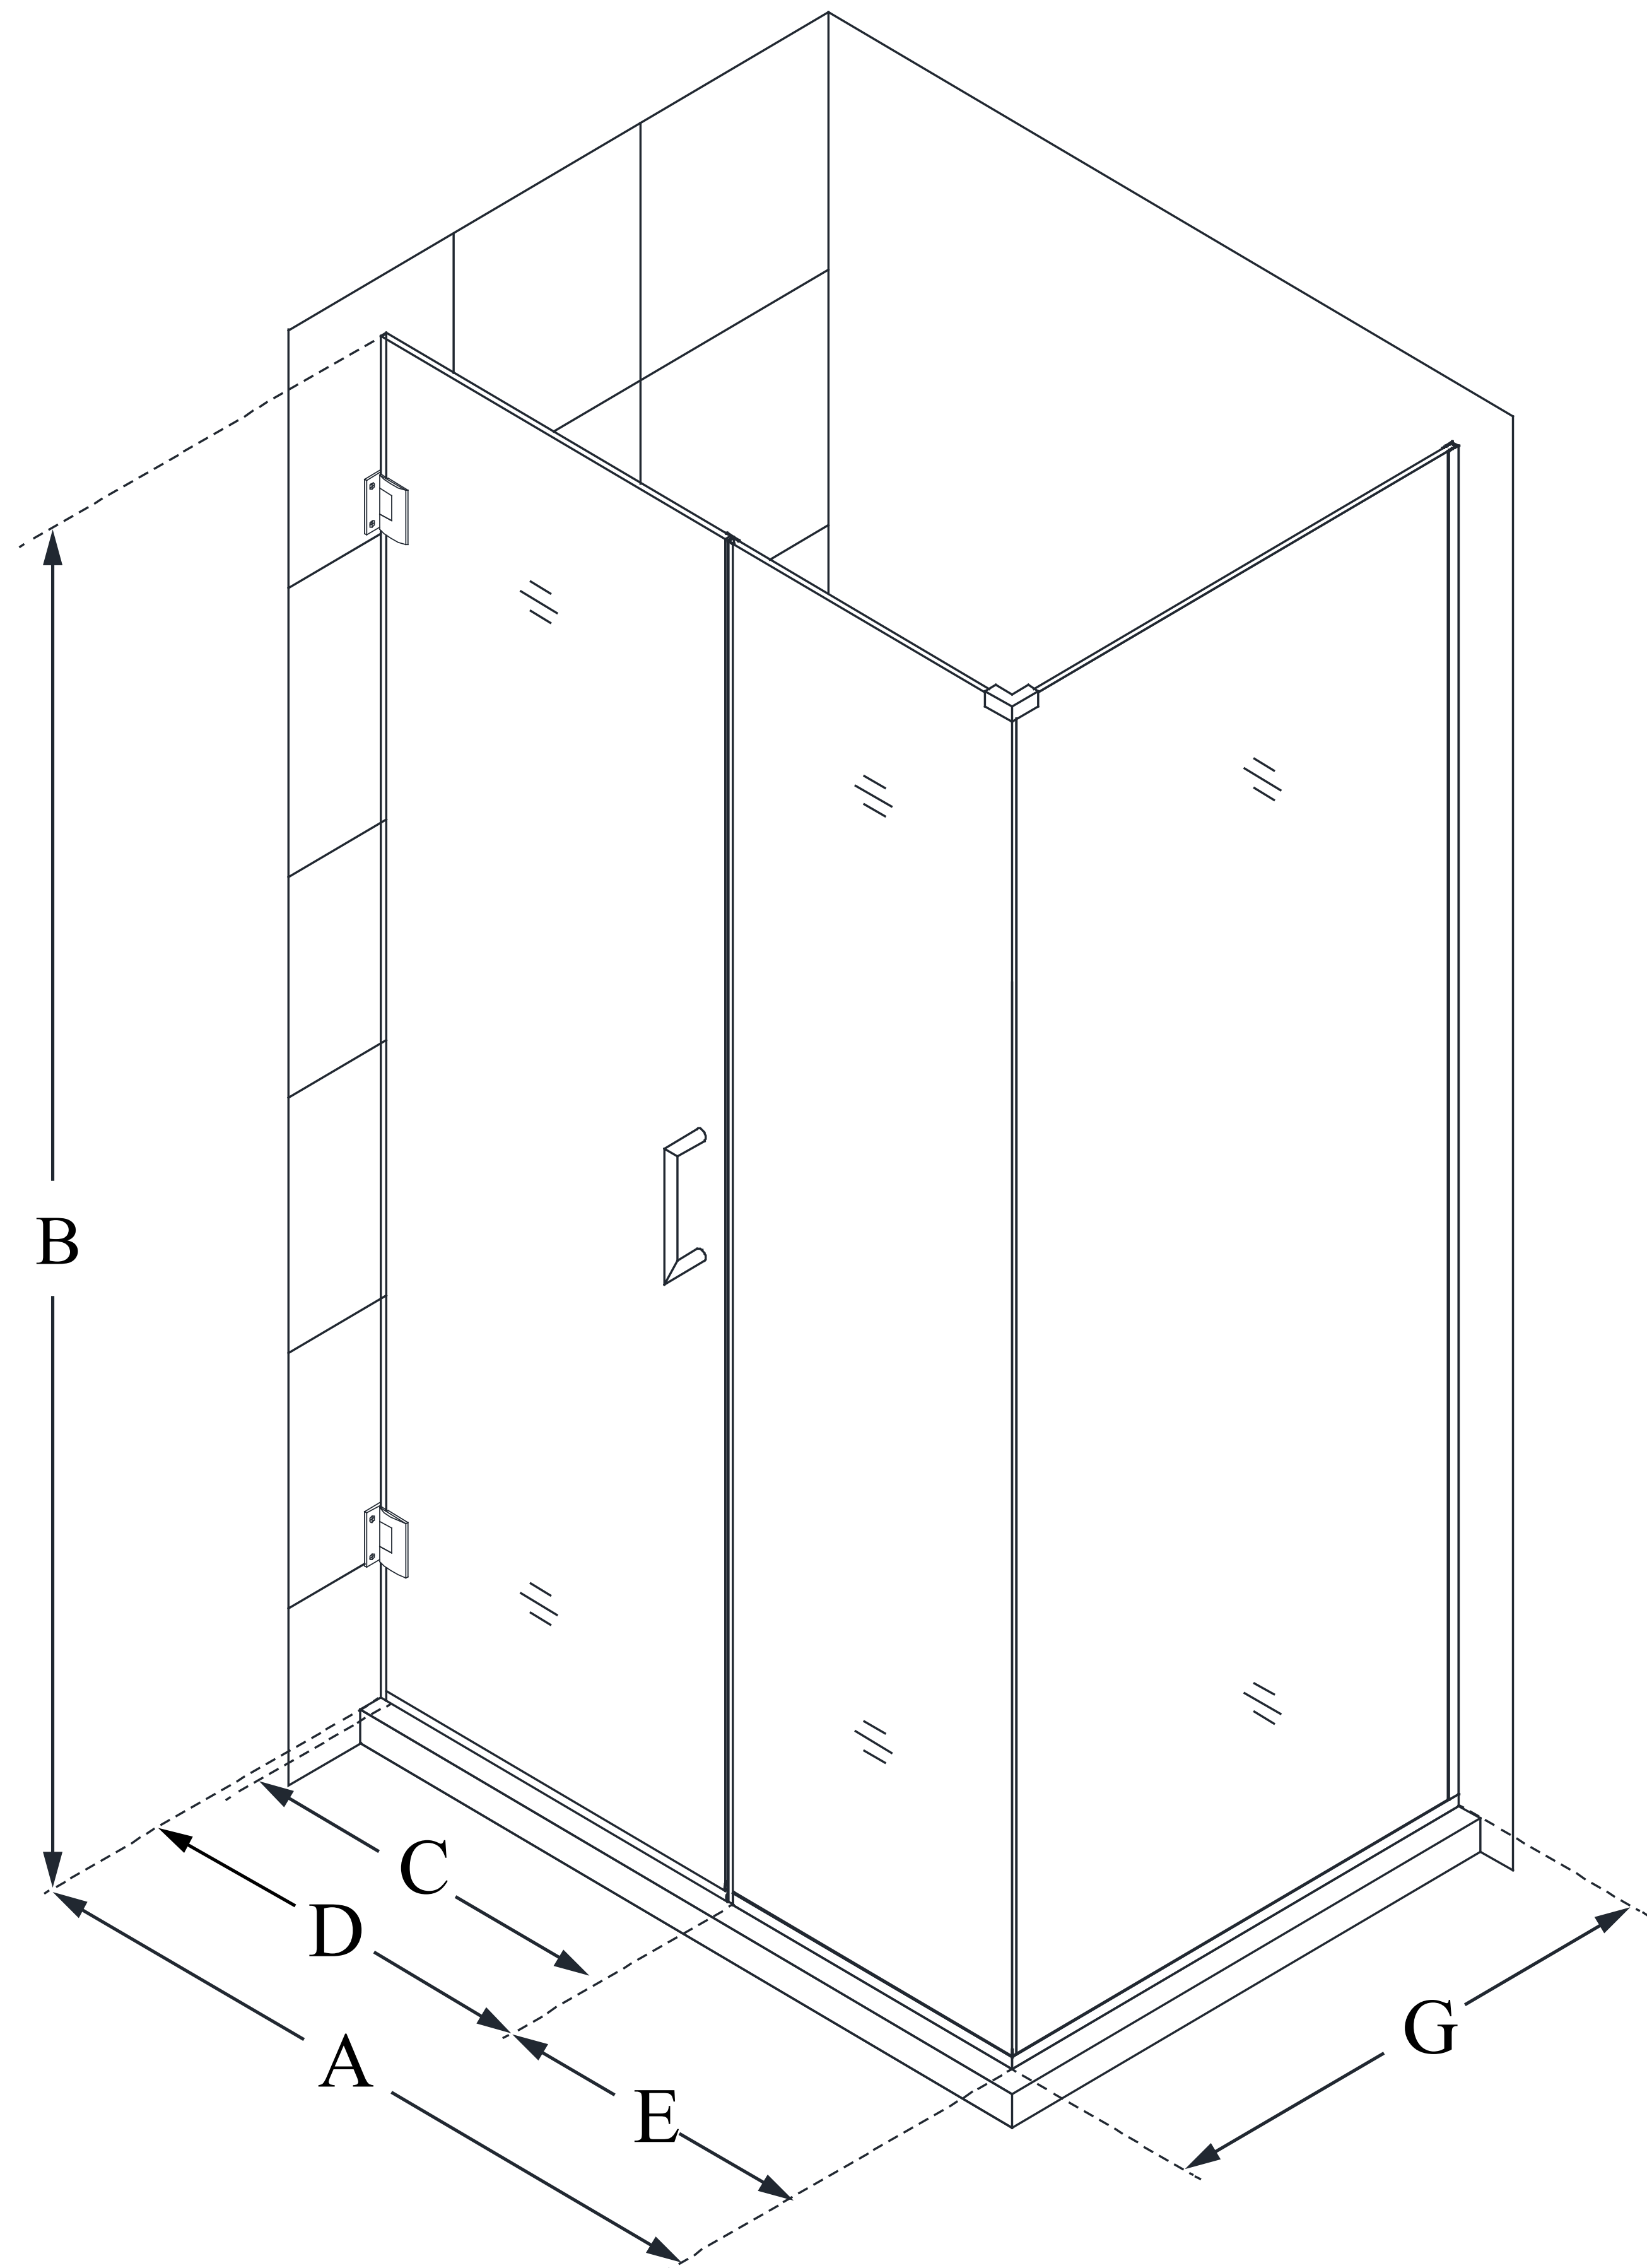

# UNIDOOR PLUS

DreamLine Unidoor Plus 33  
1/2 in. W x 34 3/8 in. D x 72 in.  
H Frameless Hinged Shower  
Enclosure, Clear Glass

**SWING DOOR**

## CONFIGURATION DIMENSIONS:

**A: 33 1/2 in.**

MODEL WIDTH

**B: 72 in.**

MODEL HEIGHT

**C: 26 in.**

ACCESS WIDTH

**D: 27 in.**

DOOR WIDTH

**E: 6 1/2 in.**

INLINE PANEL WIDTH

**G: 34 3/8 in.**

RETURN PANEL WIDTH

DreamLine reserves the right to update or modify the hardware or materials pictured without prior notice for the purpose of product improvement and customer satisfaction.