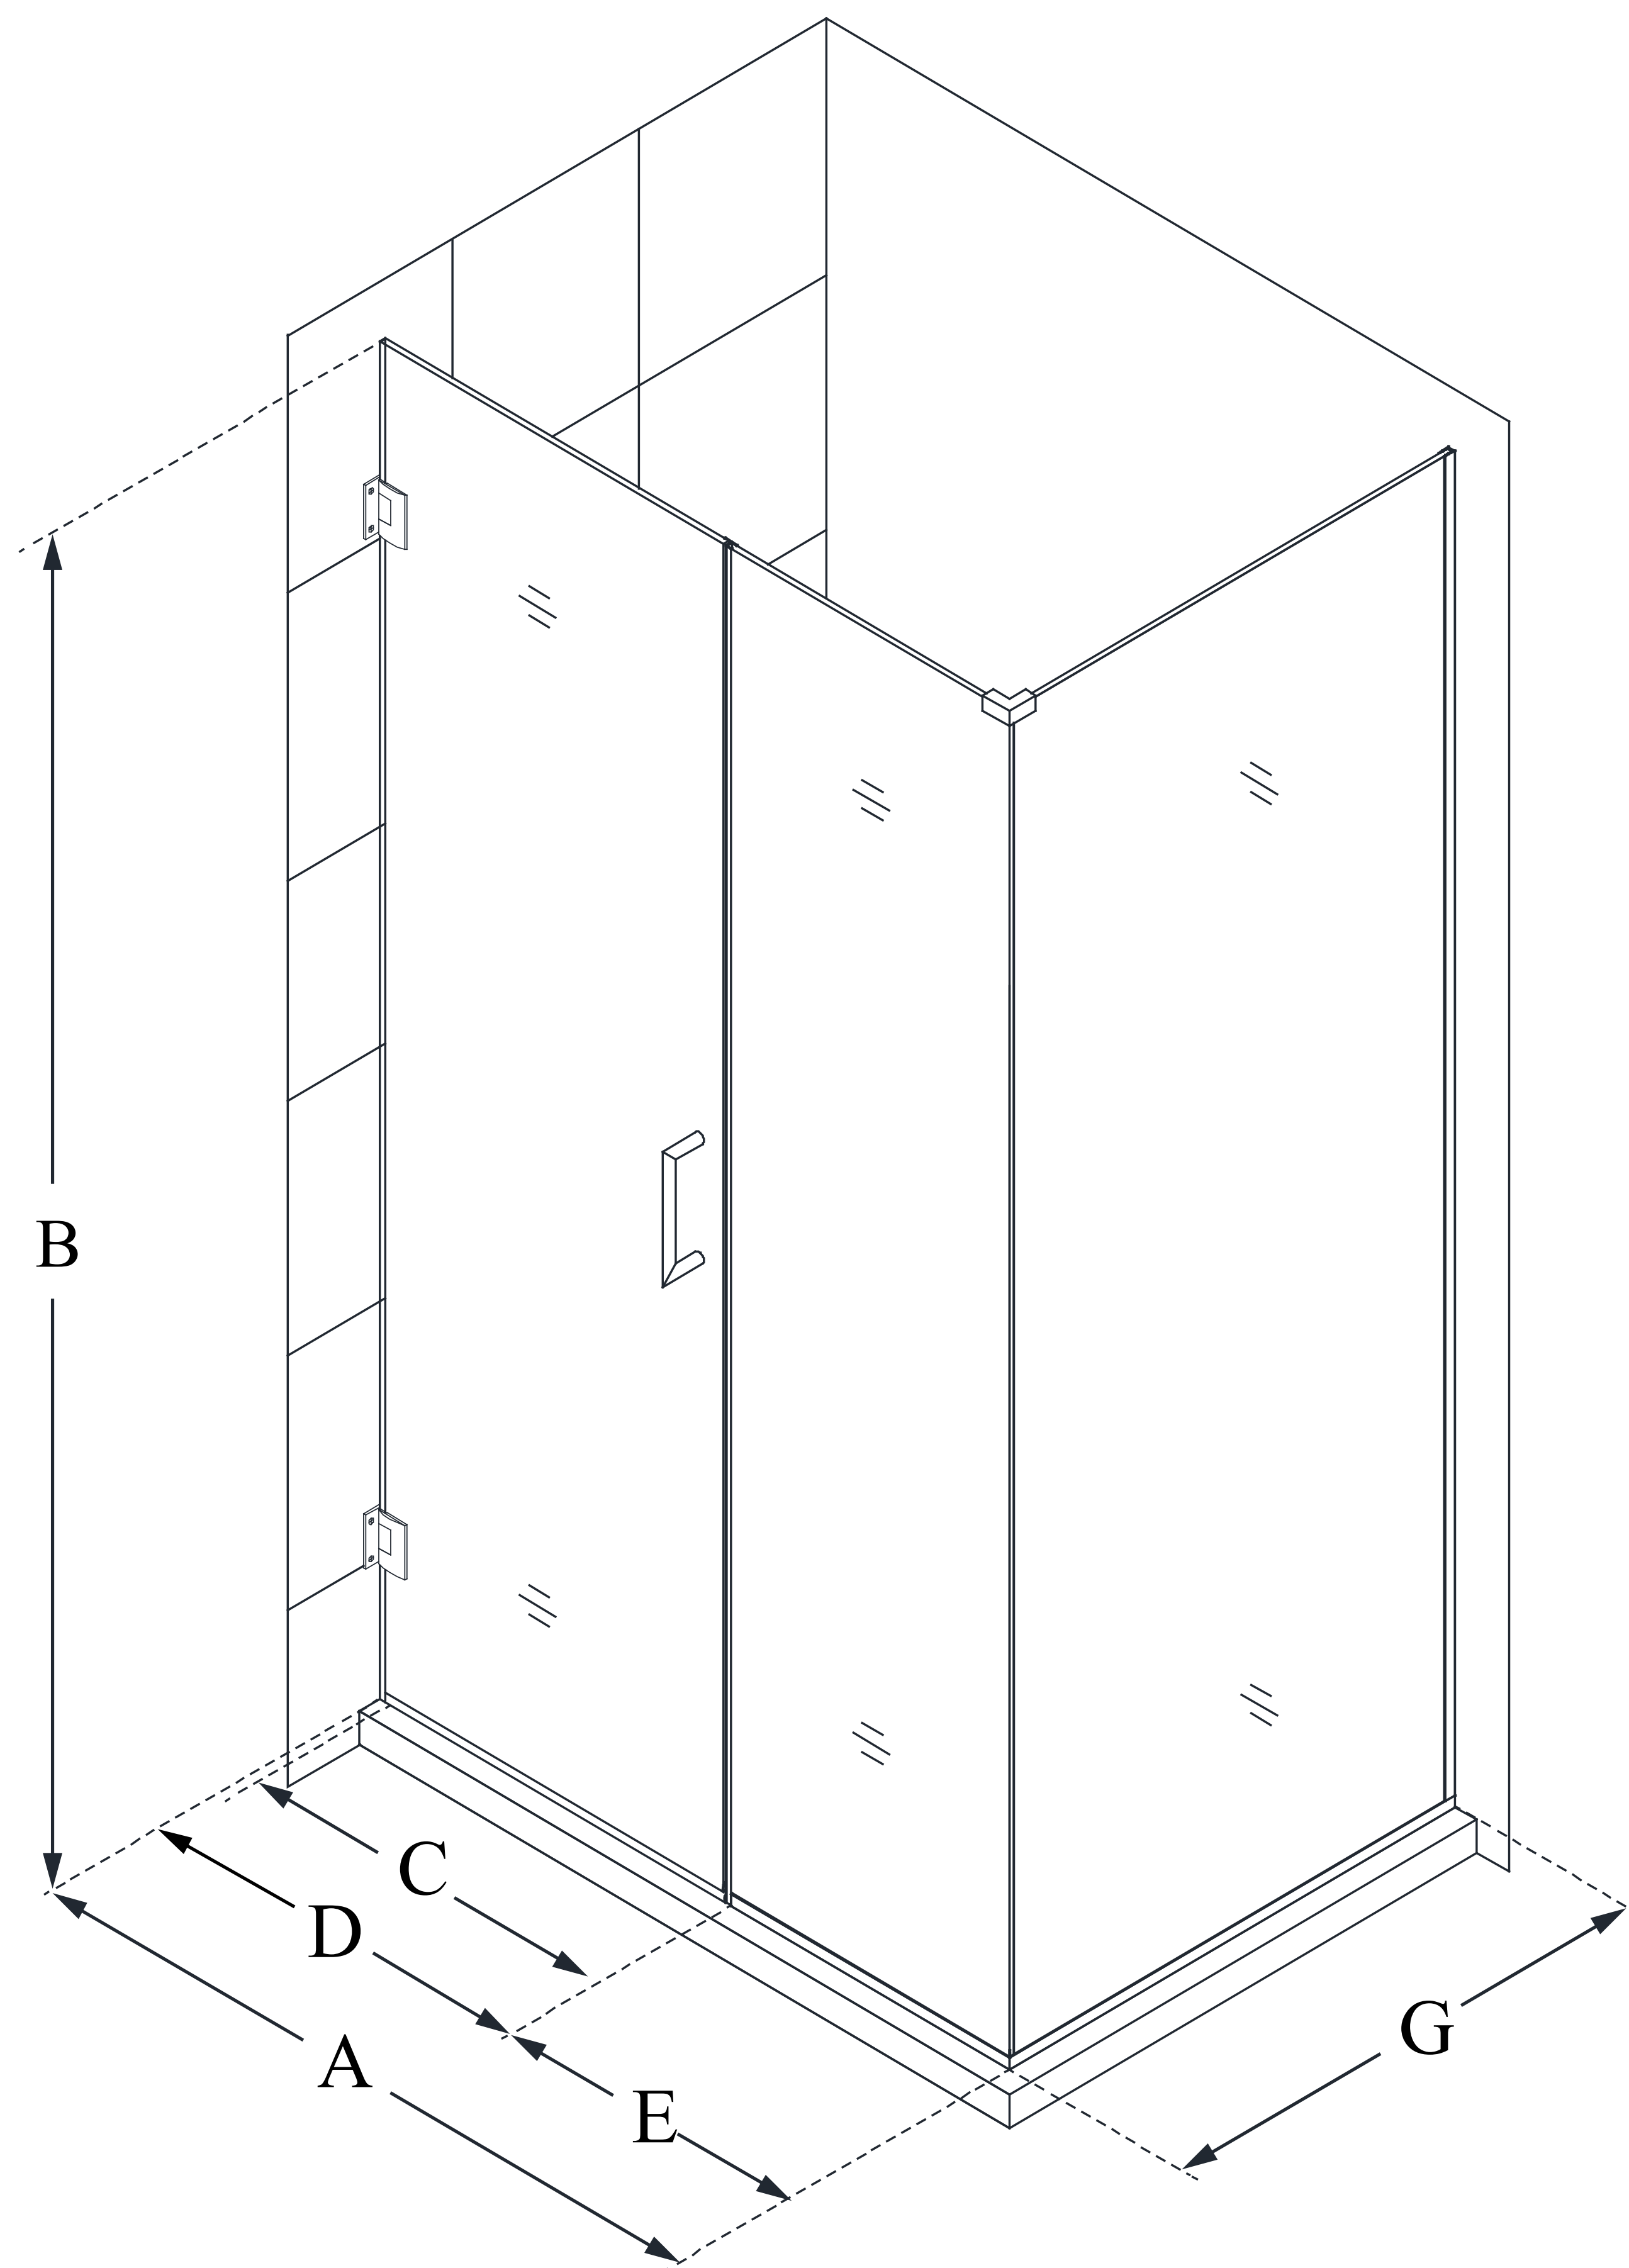

SHEN-24530300

UNIDOOR PLUS

DreamLine Unidoor Plus 53 in. W
x 30 3/8 in. D x 72 in. H Frameless
Hinged Shower Enclosure, Clear
Glass

SWING DOOR

CONFIGURATION DIMENSIONS:

A: 53 in.

MODEL WIDTH

B: 72 in.

MODEL HEIGHT

C: 22 in.

ACCESS WIDTH

D: 23 in.

DOOR WIDTH

E: 30 in.

INLINE PANEL WIDTH

G: 30 3/8 in.

RETURN PANEL WIDTH

DreamLine reserves the right to update or modify the hardware or materials pictured without prior notice for the purpose of product improvement and customer satisfaction.