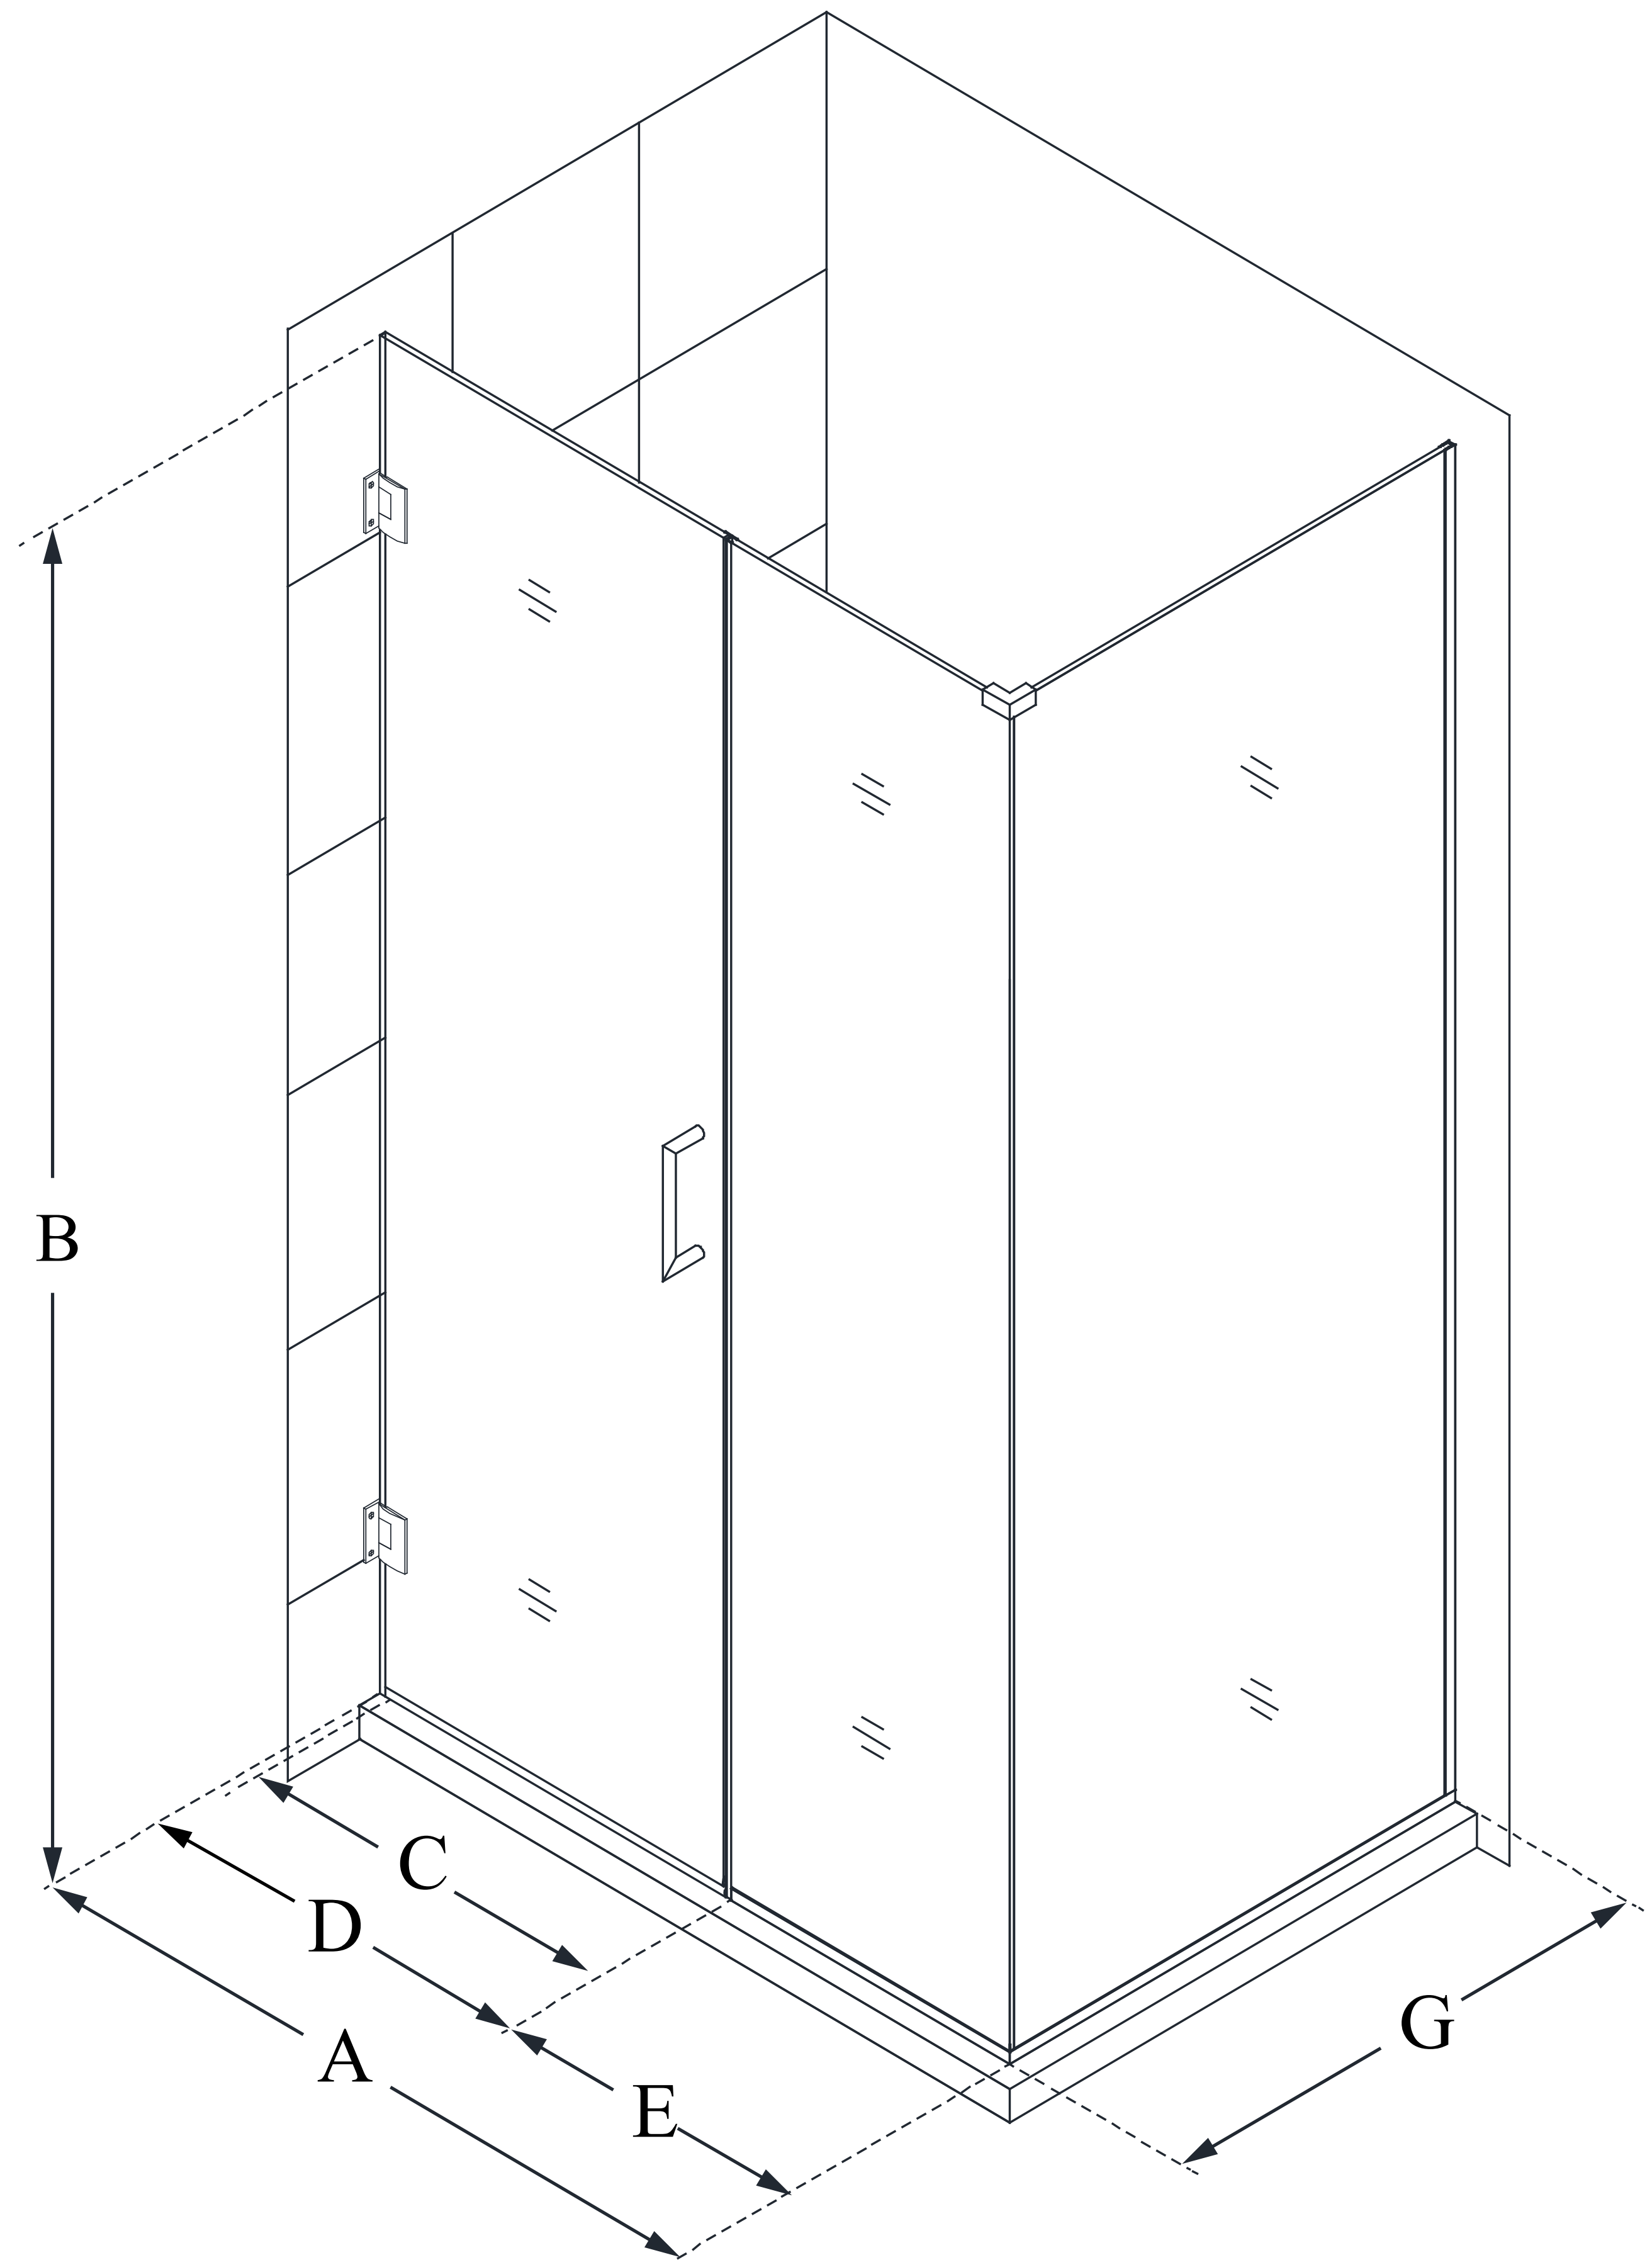

SHEN-24505340

UNIDOOR PLUS

DreamLine Unidoor Plus 50
1/2 in. W x 34 3/8 in. D x 72 in.
H Frameless Hinged Shower
Enclosure, Clear Glass

SWING DOOR

CONFIGURATION DIMENSIONS:

A: 50 1/2 in.

MODEL WIDTH

B: 72 in.

MODEL HEIGHT

C: 27 in.

ACCESS WIDTH

D: 28 in.

DOOR WIDTH

E: 22 1/2 in.

INLINE PANEL WIDTH

G: 34 3/8 in.

RETURN PANEL WIDTH

DreamLine reserves the right to update or modify the hardware or materials pictured without prior notice for the purpose of product improvement and customer satisfaction.