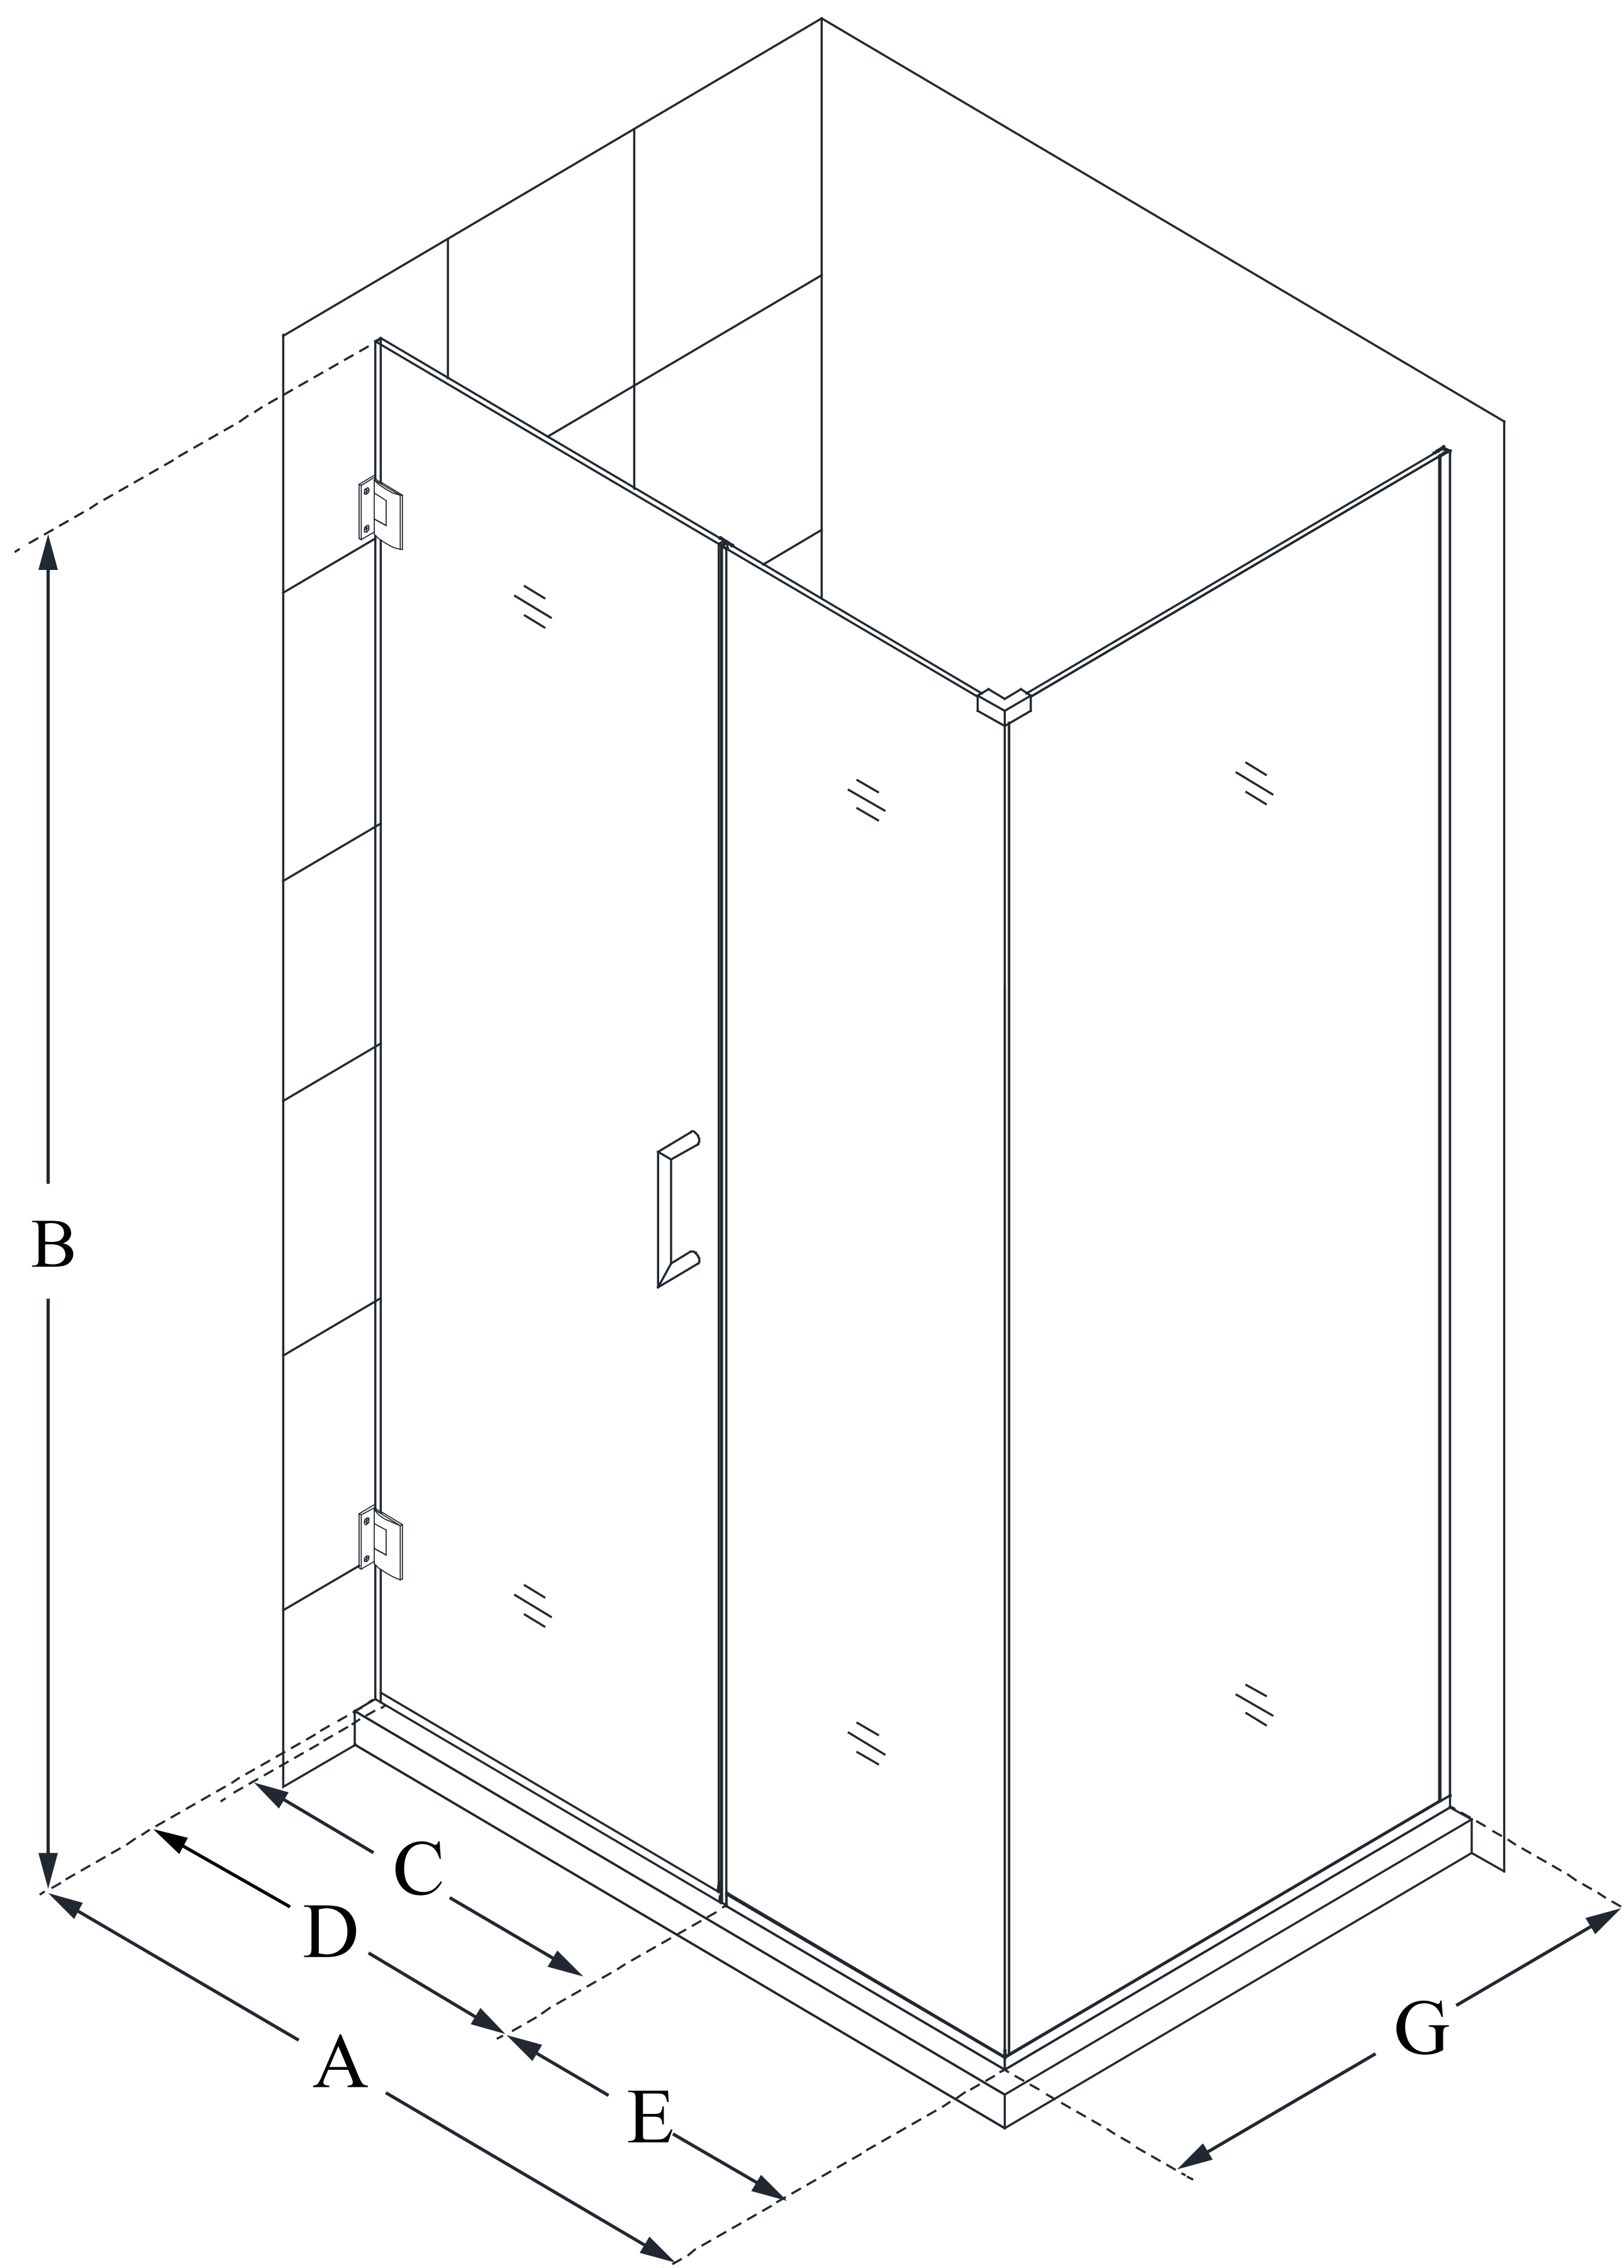

SHEN-24435300

UNIDOOR PLUS

DreamLine Unidoor Plus 43
1/2 in. W x 30 3/8 in. D x 72 in.
H Frameless Hinged Shower
Enclosure, Clear Glass

SWING DOOR

CONFIGURATION DIMENSIONS:

A: 43 1/2 in.

MODEL WIDTH

B: 72 in.

MODEL HEIGHT

C: 28 in.

ACCESS WIDTH

D: 29 in.

DOOR WIDTH

E: 14 1/2 in.

INLINE PANEL WIDTH

G: 30 3/8 in.

RETURN PANEL WIDTH

DreamLine reserves the right to update or modify the hardware or materials pictured without prior notice for the purpose of product improvement and customer satisfaction.