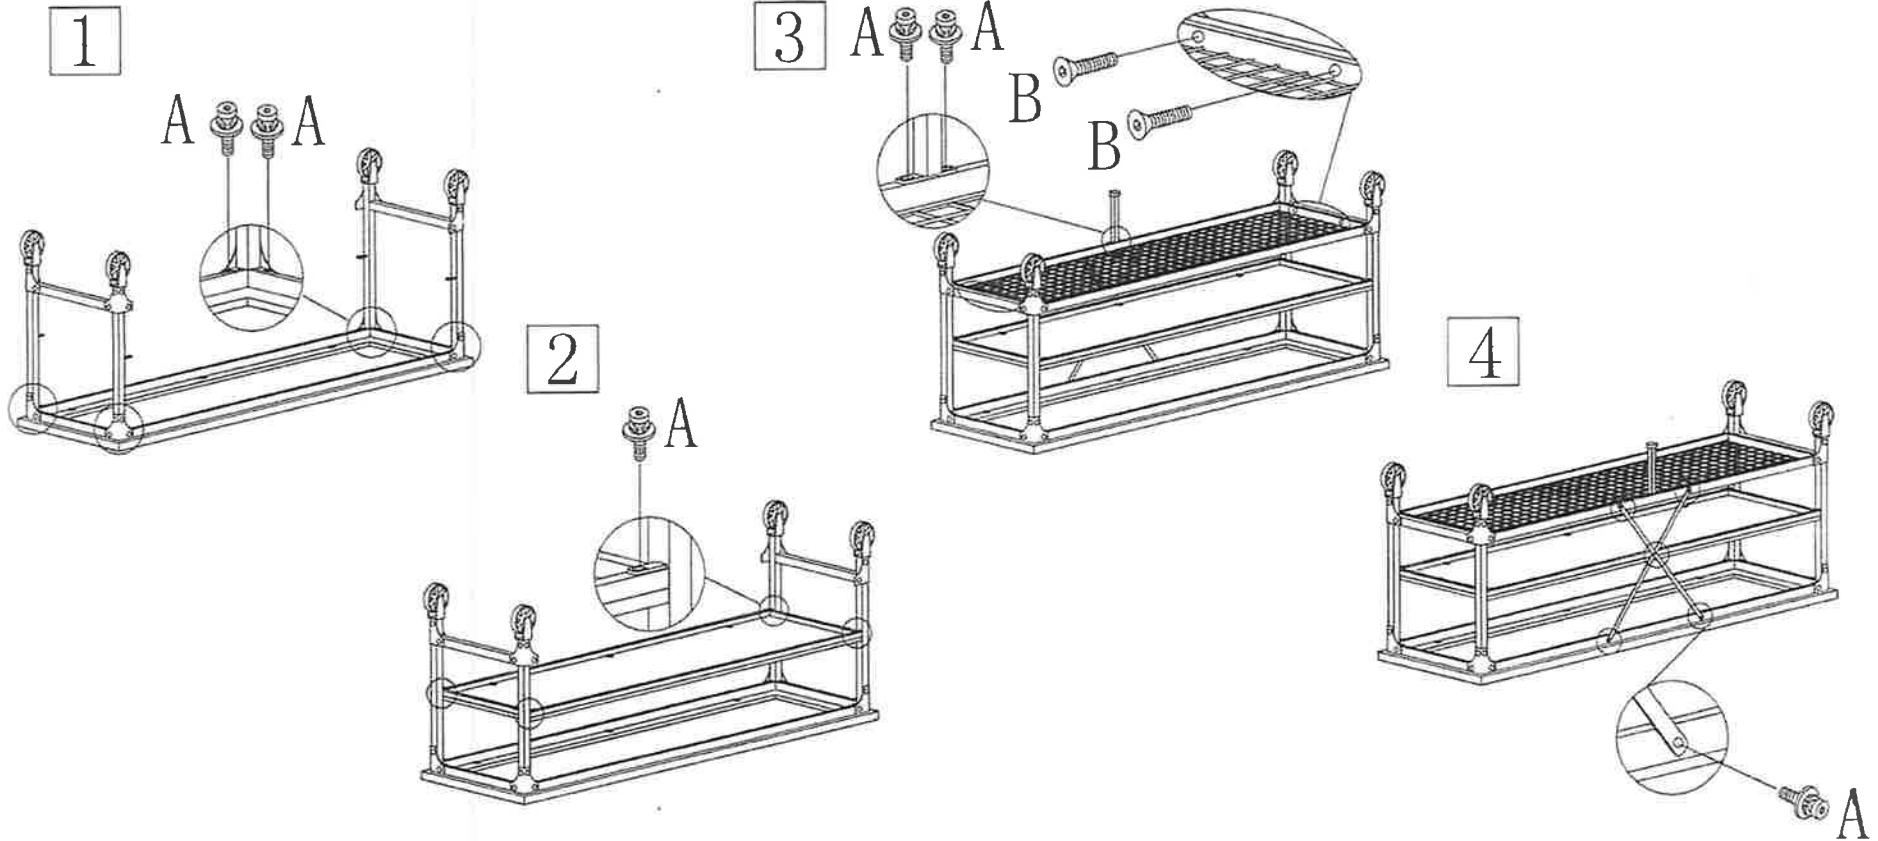

# W3075-73 CRAFT RUSTIC ELM ENT. CENTER

A		19X	1/4"-20X15mm PH
B		4X	1/4"-20X25mm FH
C		1X	M4

W3075-73	A		1X
W3075-73	B		2X
W3075-73	C		1X
W3075-73	D		1X
W3075-73	E		2X
W3075-73	F		1X
W3075-73	G	 (∅32mm)	1X
W3075-73	H	 1/4*∅24*10mm	4X