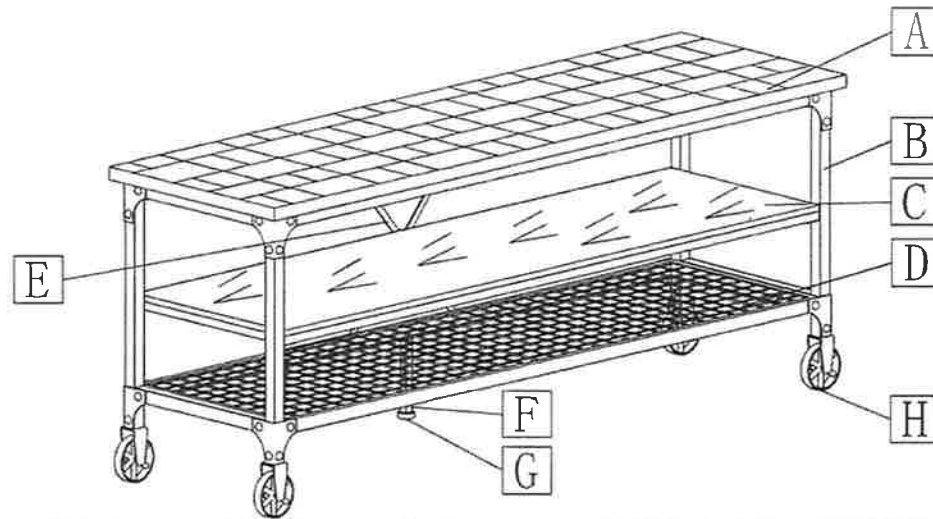

# W3075-73 CRAFT RUSTIC ELM ENT. CENTER

A		19X	1/4"-20X15mm PH
B		4X	1/4"-20X25mm FH
C		1X	M4

W3075-73	A		1X
W3075-73	B		2X
W3075-73	C		1X
W3075-73	D		1X
W3075-73	E		2X
W3075-73	F		1X
W3075-73	G	 (∅32mm)	1X
W3075-73	H	 1/4*∅24*10mm	4X