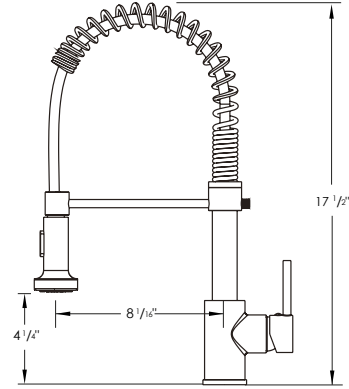

MILANO

K-107

PULL DOWN WITH DUAL FUNCTION
KITCHEN FAUCET

DIMENSIONS

RECOMMENDED ACCESSORIES

HANDLE TYPE

LEVER

NUMBER OF HANDLE

1

CARTRIDGE MODEL

Kerox®

SIZE: 35mm
STYLE: LEVER

SPRAY SETTINGS

SPRAY WATER FLOW / AERATED STREAM

FAUCET FINISH

PRODUCT DIMENSIONS

Faucet Height (in)	17 1/2"
Spout Height (in)	4 1/4"
Spout Reach (in)	8 1/16"

CONFIGURATION

1-HOLE

3-HOLES

SPOUT ROTATION (DEGREES)

MATERIAL

LEAD FREE SOLID BRASS

CUT OUT HOLE

CHROME POLI (C)

NOIR MAT (N)

DIMENSIONS DU PRODUIT

Hauteur du robinet (po) 17 1/2"

Hauteur du bec (po) 4 1/4"

Portée du bec (po) 8 1/4"

CONFIGURATION

1-TROU