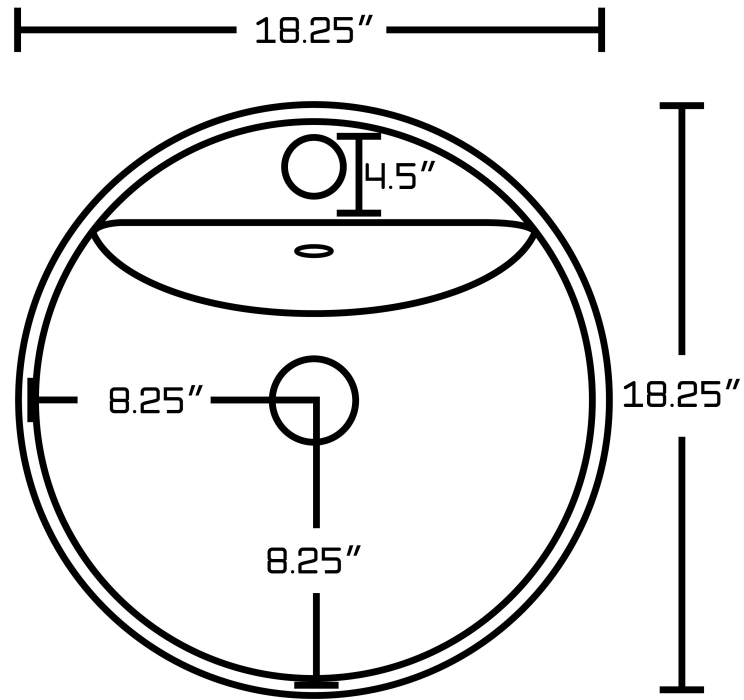

*Estimated as of 20 Jan 2022 1:03 PM.

Quality control approved in Canada. Each box on your order is physically opened-up and inspected to make sure only the highest quality product is shipped. We take and store photos of every single quality audit of every single order we ship. You can see them when you track your order on our website. This product is a group of multiple products. It features a round shape. This bathroom vessel sink set is designed to be installed as a drop in bathroom vessel sink set. It is constructed with ceramic. This bathroom vessel sink set comes with a enamel glaze finish in White color. It is designed for a 1 hole faucet.

Product ID:	1795
Product Type:	Bathroom Vessel Sink Set
Shape:	Round
Install Type:	Drop In
Faucet Drilling:	1 Hole
Faucet Drilling Location:	Center
Overflow:	Yes
Num Of Sinks:	1
Includes Faucets:	No
Includes Drains:	Yes
Width Group:	10-in. - 19-in.
Front Bowl Thickness:	6
Material:	Ceramic
Style:	Traditional
Finish:	Enamel Glaze
Hardware Color:	Chrome
Color:	White
Recommended Ship Method:	SP