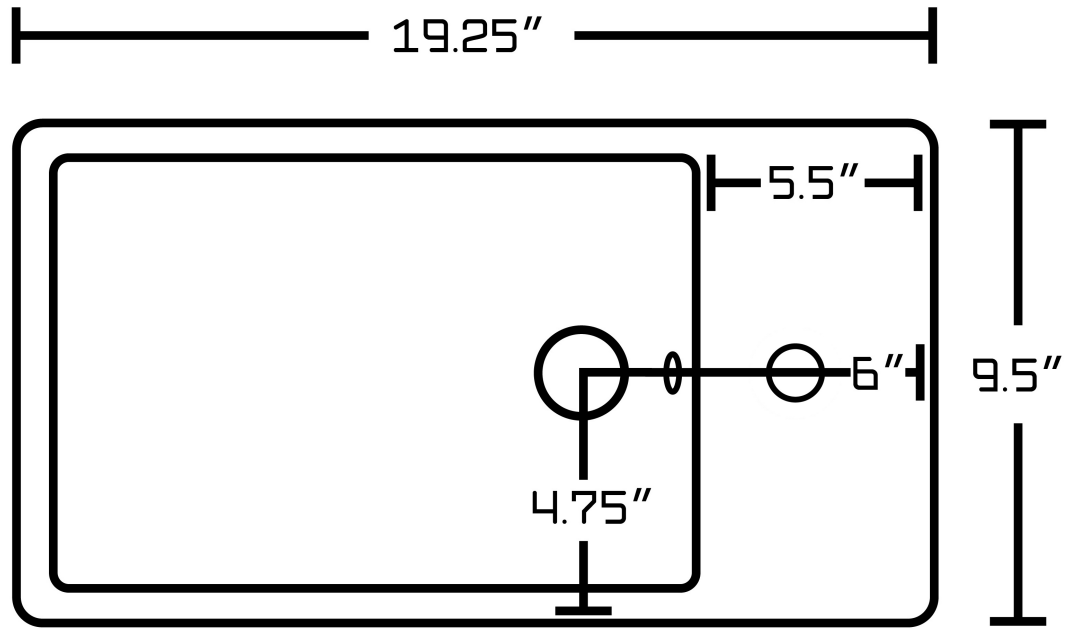

*Estimated as of 21 Jan 2022 2:16 PM.

Quality control approved in Canada. Each box on your order is physically opened-up and inspected to make sure only the highest quality product is shipped. We take and store photos of every single quality audit of every single order we ship. You can see them when you track your order on our website. This product is a group of multiple products. It features a rectangle shape. This bathroom vessel sink set is designed to be installed as a above counter bathroom vessel sink set. It is constructed with ceramic. This bathroom vessel sink set comes with a enamel glaze finish in White color. It is designed for a 1 hole faucet.

Product ID:	20319
Product Type:	Bathroom Vessel Sink Set
Shape:	Rectangle
Install Type:	Above Counter
Faucet Drilling:	1 Hole
Faucet Drilling Location:	Right
Overflow:	Yes
Num Of Sinks:	1
Includes Faucets:	No
Includes Drains:	Yes
Width Group:	10-in. - 19-in.
Material:	Ceramic
Style:	Modern
Finish:	Enamel Glaze
Hardware Color:	White
Color:	White
Recommended Ship Method:	SP