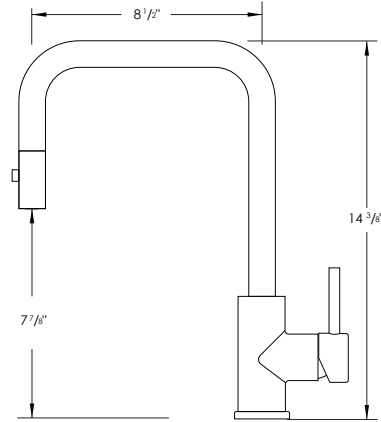

RIVO K-148

PULL DOWN WITH DUAL FUNCTION
KITCHEN FAUCET

DIMENSIONS

RECOMMENDED ACCESSORIES

HANDLE TYPE

LEVER

NUMBER OF HANDLE

1

BRUSHED GOLD (G)

PRODUCT DIMENSIONS

Faucet Height (in)	14 3/8"
Spout Height (in)	7 7/8"
Spout Reach (in)	8 1/2"

CONFIGURATION

1-HOLE

3-HOLES

SPOUT SWIVEL (DEGREES)

360°

MATERIAL

STAINLESS STEEL

CUT OUT HOLE

DECK PLATE

NO INCLUDED.
REQUIRED FOR 3
HOLES INSTALLATION

WATER FLOW

1.5
WATER FLOW RATE
(GPM)

WATERLINES MODEL

DORÉ BROSSÉ (G)

DIMENSIONS DU PRODUIT

Hauteur du robinet (po)	14 3/8"
Hauteur du bec (po)	7 7/8"
Portée du bec (po)	8 1/2"

CONFIGURATION

1-TROU

3-TROUS

BEC PIVOTANT (DEGRÉS)

360°