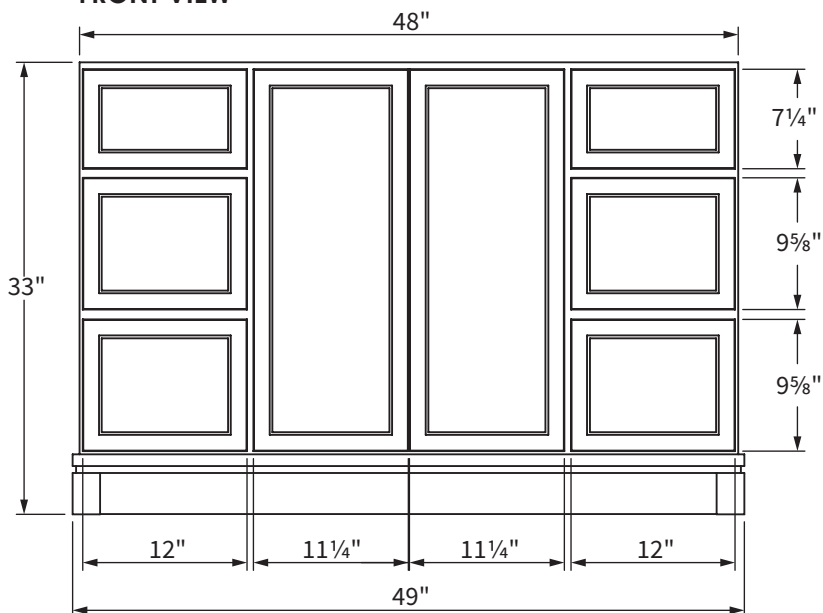

BACK VIEW

TOP VIEW

SIDE VIEW

FRONT VIEW

NOTE: Measurements are approximate and are provided for informational purposes only.

Stone Tops

FEATURES:

- Vanity top comes with one backsplash and sink(s)
- Side splashes are included based on layout option chosen on order form
- Backsplash and side splash are 4" high
- Stone opening for Rectangular Sinks: 17" x 11⁵/₈"

SINK POSITIONING

Sinks

Classic Sinks

Distinguished by a deep elongated basin, the Classic sink is a traditional style. The wide-shaped, sweeping sides rest under the counter. Available in White.

PROFILE

17" x 11⁵/₈"

Stone Top Opening

NOTE: Measurements are approximate and are provided for informational purposes only.