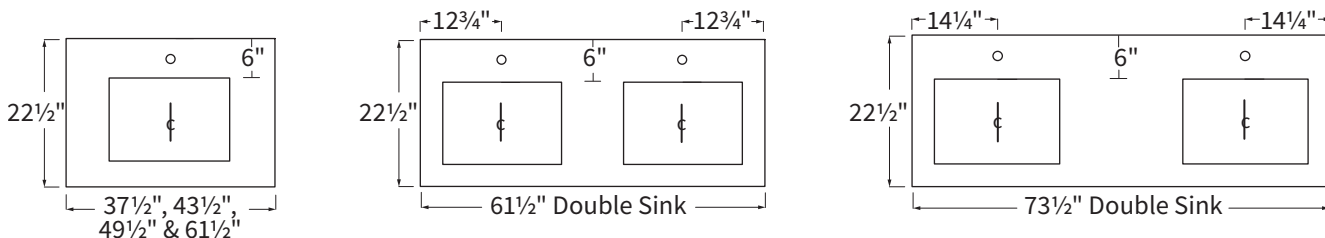

BACK VIEW

TOP VIEW

SIDE VIEW

FRONT VIEW

NOTE: Measurements are approximate and are provided for informational purposes only.

Stone Tops

FEATURES:

- Vanity top comes with one backsplash and sink(s)
- Side splashes are included based on layout option chosen on order form
- Backsplash and side splash are 4" high
- Stone opening for Rectangular Sinks: 17" x 11⁵/₈"

SINK POSITIONING

Sinks

Classic Sinks

Distinguished by a deep elongated basin, the Classic sink is a traditional style. The wide-shaped, sweeping sides rest under the counter. Available in White.

PROFILE

17" x 11⁵/₈"

Stone Top Opening

NOTE: Measurements are approximate and are provided for informational purposes only.