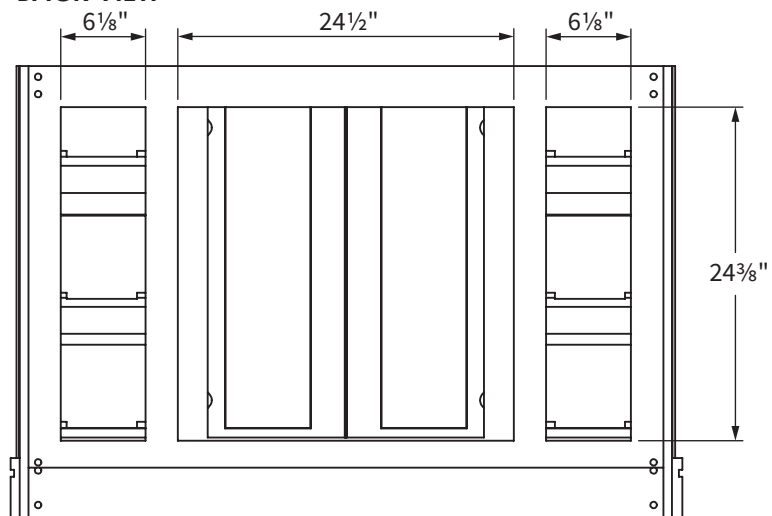

BACK VIEW

TOP VIEW

SIDE VIEW

FRONT VIEW

NOTE: Measurements are approximate and are provided for informational purposes only.

Stone Tops

FEATURES:

- Vanity top comes with one backsplash and sink(s)
- Side splashes are included based on layout option chosen on order form
- Backsplash and side splash are 4" high
- Stone opening for Rectangular Sinks: 17" x 11⁵/₈"

SINK POSITIONING

Sinks

Classic Sinks

Distinguished by a deep elongated basin, the Classic sink is a traditional style. The wide-shaped, sweeping sides rest under the counter. Available in White.

PROFILE

17" x 11⁵/₈"

Stone Top Opening

NOTE: Measurements are approximate and are provided for informational purposes only.