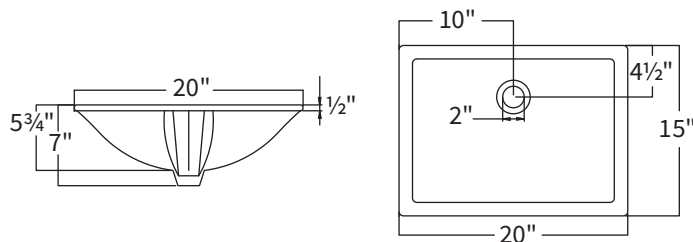

BACK VIEW

TOP VIEW

SIDE VIEW

FRONT VIEW

NOTE: Measurements are approximate and are provided for informational purposes only.

Stone Tops

FEATURES:

- Vanity top comes with one backsplash and sink(s)
- Side splashes are included based on layout option chosen on order form
- Backsplash and side splash are 4" high
- Stone opening for Rectangular Sinks: 17" x 11⁵/₈"

SINK POSITIONING

Sinks

Classic Sinks

Distinguished by a deep elongated basin, the Classic sink is a traditional style. The wide-shaped, sweeping sides rest under the counter. Available in White.

PROFILE

17" x 11⁵/₈"

Stone Top Opening

NOTE: Measurements are approximate and are provided for informational purposes only.