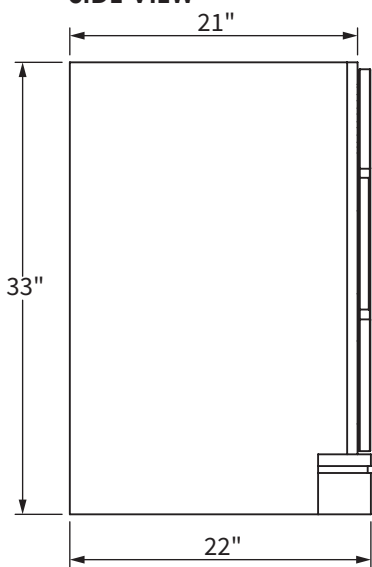

BACK VIEW

TOP VIEW

SIDE VIEW

FRONT VIEW

NOTE: Measurements are approximate and are provided for informational purposes only.

Stone Tops

FEATURES:

- Vanity top comes with one backsplash and sink(s)
- Side splashes are included based on layout option chosen on order form
- Backsplash and side splash are 4" high
- Stone opening for Rectangular Sinks: 17" x 11⁵/₈"

SINK POSITIONING

Sinks

Classic Sinks

Distinguished by a deep elongated basin, the Classic sink is a traditional style. The wide-shaped, sweeping sides rest under the counter. Available in White.

PROFILE

17" x 11⁵/₈"

Stone Top Opening

NOTE: Measurements are approximate and are provided for informational purposes only.