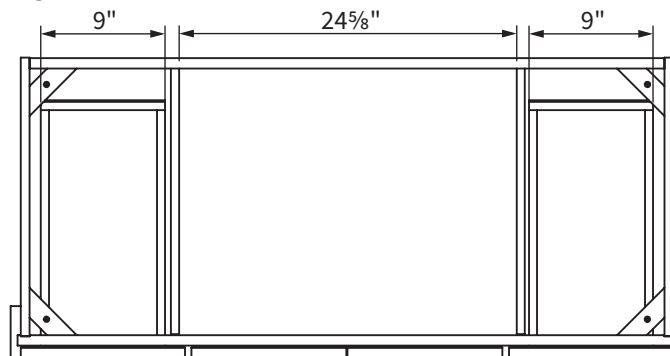

BACK VIEW

TOP VIEW

SIDE VIEW

FRONT VIEW

NOTE: Measurements are approximate and are provided for informational purposes only.

Stone Tops

FEATURES:

- Vanity top comes with one backsplash and sink(s)
- Side splashes are included based on layout option chosen on order form
- Backsplash and side splash are 4" high
- Stone opening for Rectangular Sinks: 17" x 11⁵/₈"

SINK POSITIONING

Sinks

Classic Sinks

Distinguished by a deep elongated basin, the Classic sink is a traditional style. The wide-shaped, sweeping sides rest under the counter. Available in White.

PROFILE

17" x 11⁵/₈"

Stone Top Opening

NOTE: Measurements are approximate and are provided for informational purposes only.