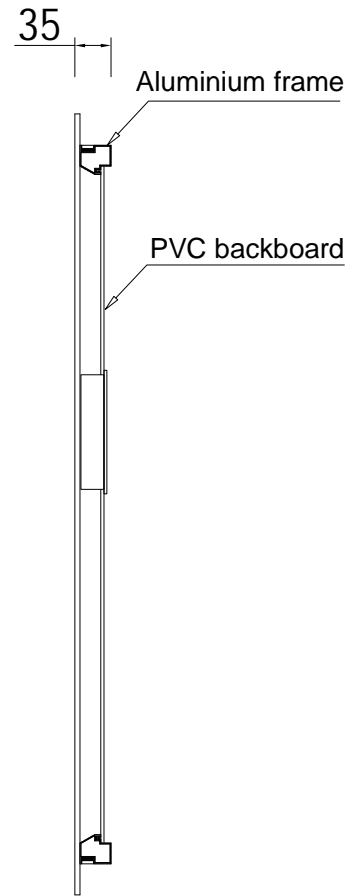

Model: MR24LED971
Size: 600*750*35MM
Description:

Front View

Side View

Back View