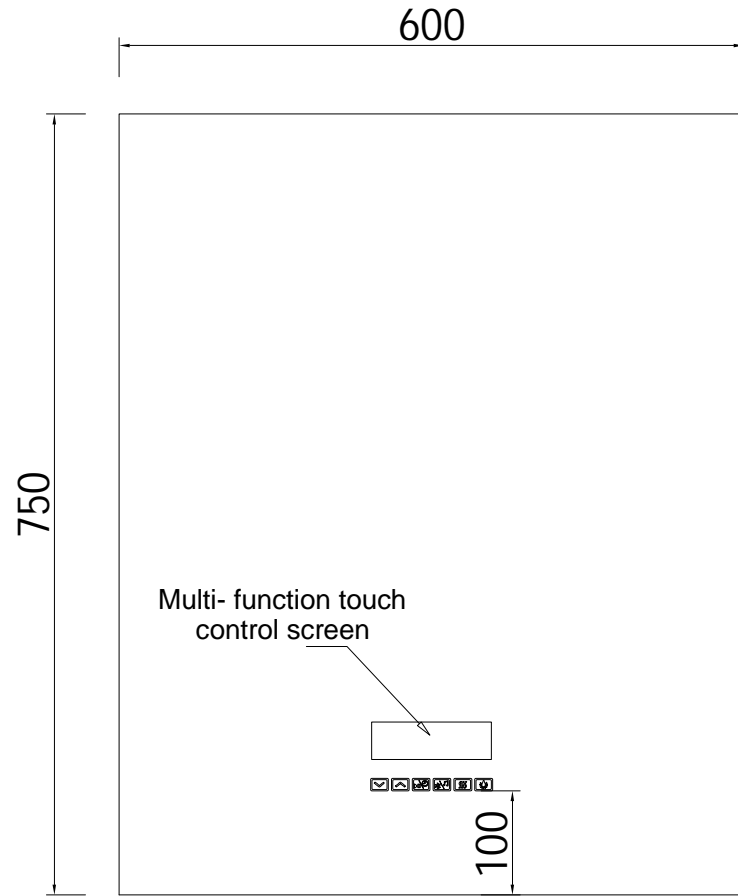

Model: MR24LED971
Size: 600*750*35MM
Description:

Front View

Side View

Back View