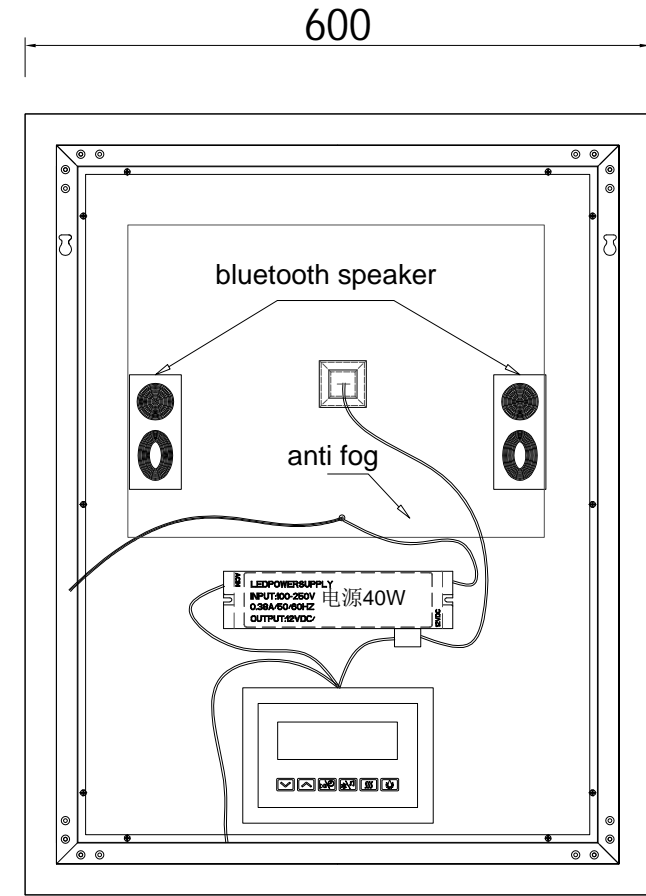

Model: MR24LED971
Size: 600*750*35MM
Description:

Front View

Side View

Back View